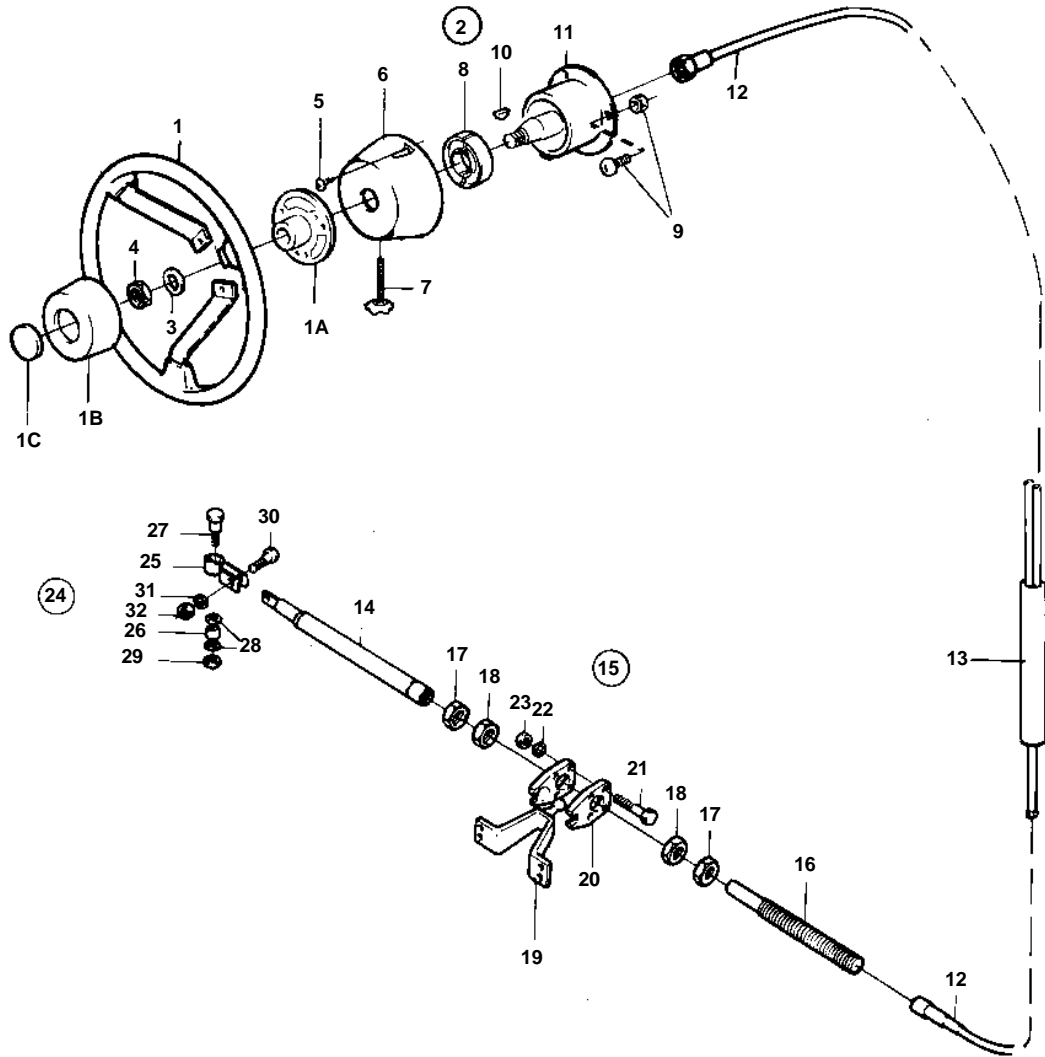

AQ225D, AQ225E, AQ225F, BB225A, BB225B, BB225C

7533

AQ225D, AQ225E, AQ225F, BB225A, BB225B, BB225C

REF	PART NO.	QTY	DESCRIPTION	NOTES
1	850936	1	Steering wheel	
1A		1	• Steering wheel hub	
1B		1	• Steering wheel pad	
1C		1	• Emblem	
2	853182	1	Mounting kit	90°
	853183	1	Mounting kit	70°
3		1	• WASHER	
4		1	• NUT	
5		2	• SCREW	
6		1	• COVER	
7		1	• BRAKE SCREW	
8		1	• BRAKE	
9		4	• SCREW AND NUT	
10		1	• KEY	
11	853181	1	Steering gear	
12	853185	X	Steering cable	L = 3000 MM
	853186	X	Steering cable	L = 3250mm
	853187	X	Steering cable	L = 3500mm
	853188	X	Steering cable	L = 3750 MM
	853189	X	Steering cable	L = 4000 MM
	853190	X	Steering cable	L = 4250 MM
	853191	X	Steering cable	L = 4500 MM
	853192	X	Steering cable	L = 4750mm
	853193	X	Steering cable	L = 5000 MM
	853194	X	Steering cable	L = 5500 MM
	853195	X	Steering cable	L = 6000 MM
	853196	X	Steering cable	L = 6500mm
	853197	X	Steering cable	L = 7000 MM
	853286	X	Steering cable	L = 7500 MM
	853287	X	Steering cable	L = 8000 MM
	853288	X	Steering cable	L = 8500 MM
	853289	X	Steering cable	L = 9000 MM
13		1	Ds unit	Only for fly bridge.
14		1	Steering cylinder	FOR PORT MOUNTING.
		1	Steering cylinder	FOR STARBOARD MOUNTING.
15	853290	1	Stern attachment	
16	850771	1	• Anchorage	
17	850778	2	• Nut	
18	853306	2	• Nut	
19	851093	1	• Bracket	
20		2	• Anchorage	
21	940101	4	• Hexagon screw	
22	941906	4	• Spring washer	
23	955781	4	• Hexagon nut	
24	851122	1	• Ball joint kit	
25		1	• • BRACKET	
26		1	• • Sleeve	
27		1	• • Shoulder screw	
28	942551	2	• • Washer	
29		1	• • Lock nut	
30		1	• • Shoulder screw	
31	941670	1	• • Washer	
32	966171	1	• • Lock nut	