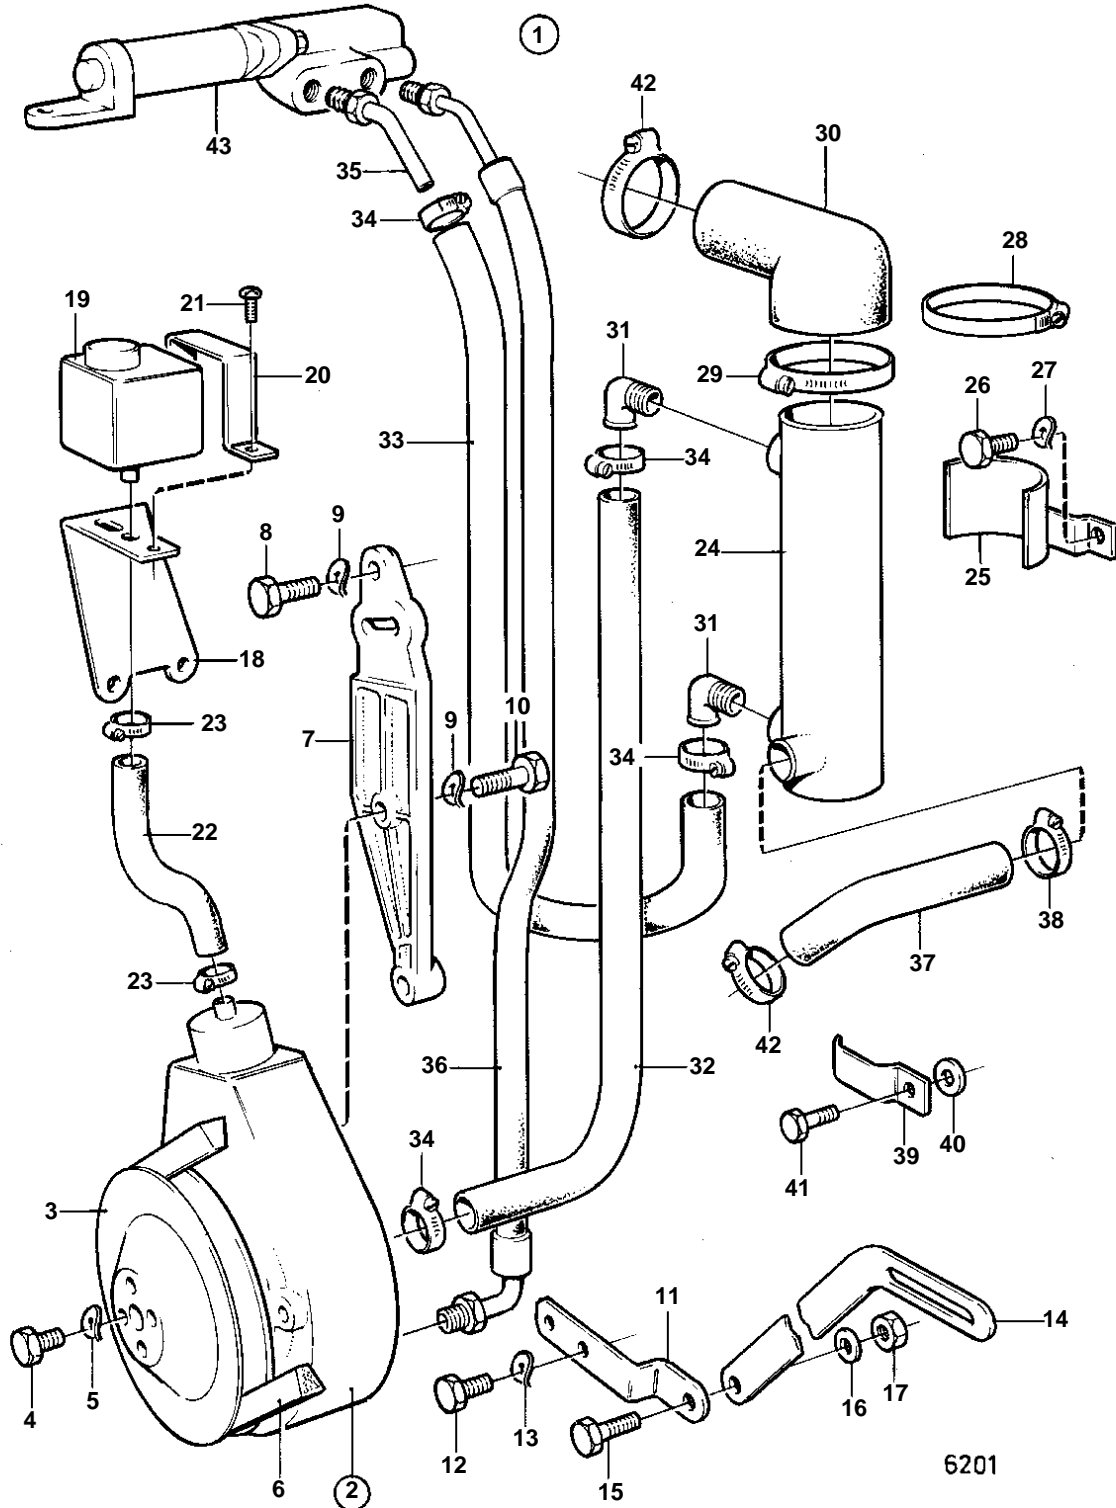

AQ225D

AQ225D

REF	PART NO.	QTY	DESCRIPTION	SEE SEC.	NOTES
1		1	Power steering pump		
2	851698	1	• Power steering pump		REPL BY 841984
				17303	
	841984	1	• Power steering pump		
				17303	
3	851714	1	• Pulley		
4		4	• Screw		
5	942336	4	• Spring washer		
6	958485	1	• Belt		
7		1	• Bracket		
8	955535	2	• Hexagon screw		
9	942336	2	• Spring washer		
10	955319	2	• Hexagon screw		
11		1	• Attaching plate		
12	940133	2	• Hexagon screw		EARLY TYPE
	940148	2	• Hexagon screw		LATE TYPE
13	942336	2	• Spring washer		EARLY TYPE
	941908	2	• Spring washer		LATE TYPE
14		1	• Tensioner		
15	940115	1	• Hexagon screw		
16	940097	1	• Washer		
17	950364	1	• Lock nut		
18		1	• Bracket		
19		1	• Reservoir		
20		1	• Tensioner		
21	950045	1	• Cross recessed screw		
22		X	• Hose		L = 400 MM
23	851685	2	• Hose clamp		
24		1	• Oil cooler		
25		1	• Bracket		
26	940133	2	• Hexagon screw		
27	941908	2	• Spring washer		
28	961671	1	• Hose clamp		
29	961673	1	• Hose clamp		
30	841920	1	• Hose		
31	944650	2	• Elbow nipple		
32	838311	X	• Return hose		(1228399) L = 1320 MM
33	838311	X	• Return hose		(1228399) L = 630 MM
34	851685	4	• Hose clamp		
35		1	• Hose coupling	17300	
36	851526	1	• Pressure hose, HOSE		L = 1400 MM
				17300	
37		1	• • • Hose		L = 200 MM
38	961669	1	• • • Hose clamp		
39		1	• • • Clamp		
40	823575	1	• • • Spacer sleeve		FOR V6
41	940115	X	Hexagon screw		SEE GROUP 2B
42	961669	X	Hose clamp		SEE GROUP 2B
43		1	Servo valve	17300	