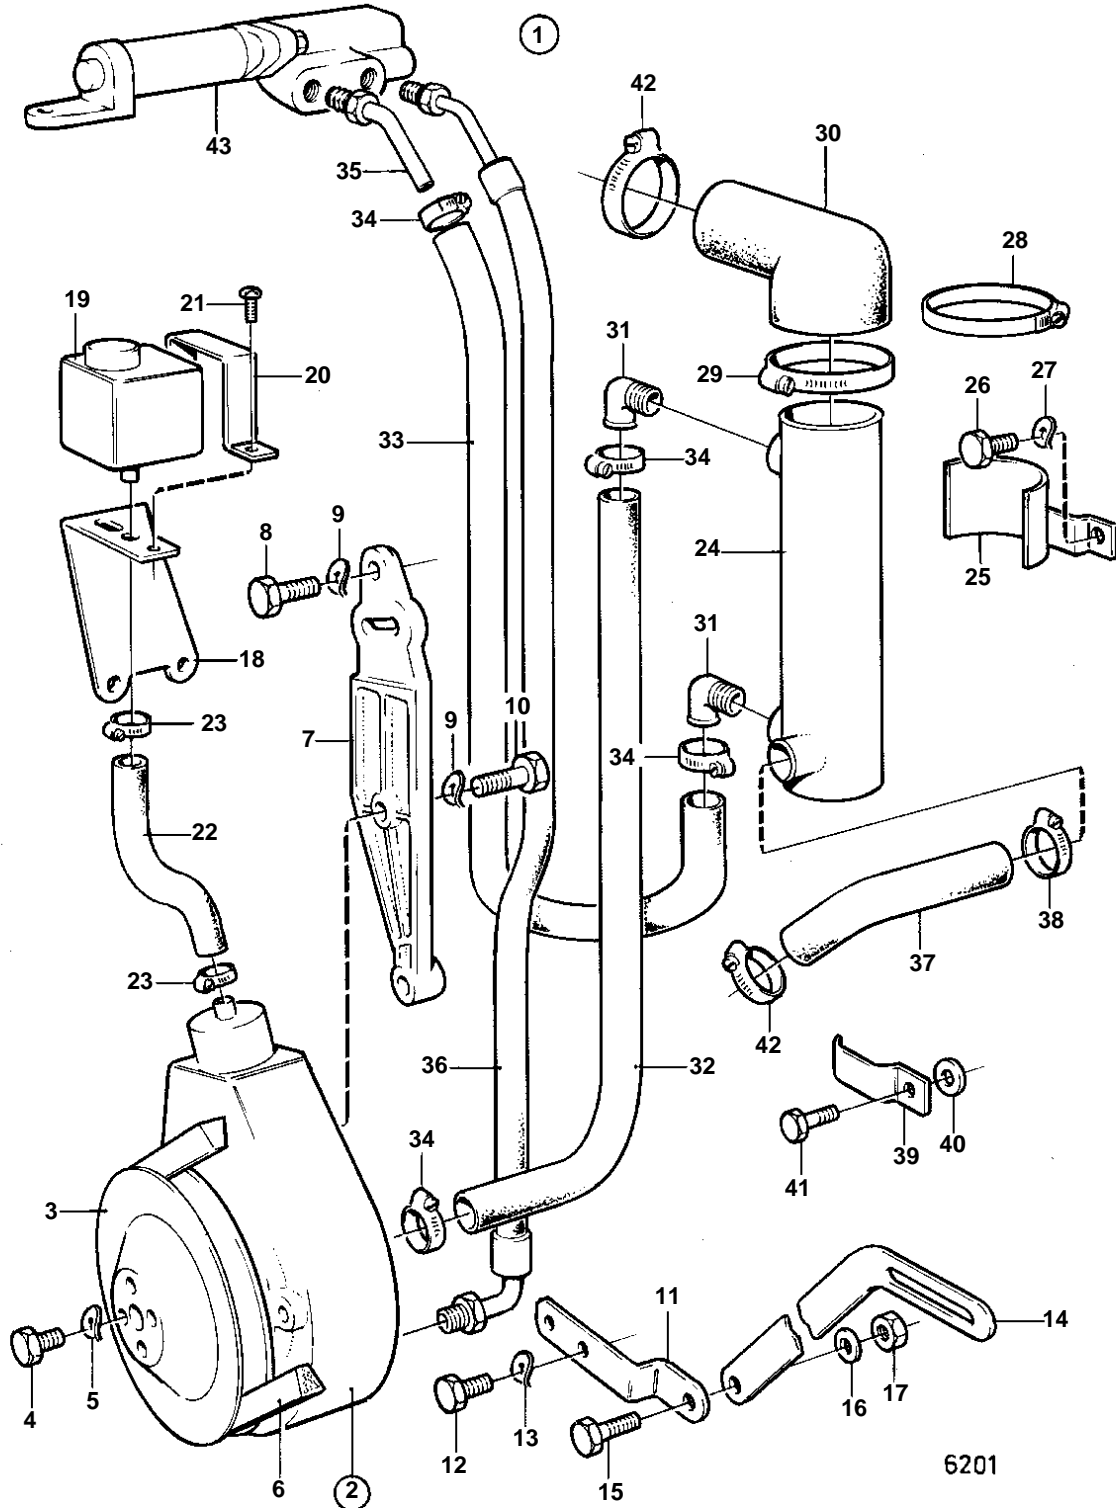

AQ225D

AQ225D

| REF | PART NO. | QTY | DESCRIPTION | SEE SEC. | NOTES |
|-----|----------|-----|------------------------|----------|-----------------------|
| 1 | | 1 | Power steering pump | | |
| 2 | 851698 | 1 | • Power steering pump | | REPL BY 841984 |
| | | | | 17303 | |
| | 841984 | 1 | • Power steering pump | | |
| | | | | 17303 | |
| 3 | 851714 | 1 | • Pulley | | |
| 4 | | 4 | • Screw | | |
| 5 | 942336 | 4 | • Spring washer | | |
| 6 | 958485 | 1 | • Belt | | |
| 7 | | 1 | • Bracket | | |
| 8 | 955535 | 2 | • Hexagon screw | | |
| 9 | 942336 | 2 | • Spring washer | | |
| 10 | 955319 | 2 | • Hexagon screw | | |
| 11 | | 1 | • Attaching plate | | |
| 12 | 940133 | 2 | • Hexagon screw | | EARLY TYPE |
| | 940148 | 2 | • Hexagon screw | | LATE TYPE |
| 13 | 942336 | 2 | • Spring washer | | EARLY TYPE |
| | 941908 | 2 | • Spring washer | | LATE TYPE |
| 14 | | 1 | • Tensioner | | |
| 15 | 940115 | 1 | • Hexagon screw | | |
| 16 | 940097 | 1 | • Washer | | |
| 17 | 950364 | 1 | • Lock nut | | |
| 18 | | 1 | • Bracket | | |
| 19 | | 1 | • Reservoir | | |
| 20 | | 1 | • Tensioner | | |
| 21 | 950045 | 1 | • Cross recessed screw | | |
| 22 | | X | • Hose | | L = 400 MM |
| 23 | 851685 | 2 | • Hose clamp | | |
| 24 | | 1 | • Oil cooler | | |
| 25 | | 1 | • Bracket | | |
| 26 | 940133 | 2 | • Hexagon screw | | |
| 27 | 941908 | 2 | • Spring washer | | |
| 28 | 961671 | 1 | • Hose clamp | | |
| 29 | 961673 | 1 | • Hose clamp | | |
| 30 | 841920 | 1 | • Hose | | |
| 31 | 944650 | 2 | • Elbow nipple | | |
| 32 | 838311 | X | • Return hose | | (1228399) L = 1320 MM |
| 33 | 838311 | X | • Return hose | | (1228399) L = 630 MM |
| 34 | 851685 | 4 | • Hose clamp | | |
| 35 | | 1 | • Hose coupling | 17300 | |
| 36 | 851526 | 1 | • Pressure hose, HOSE | | L = 1400 MM |
| | | | | 17300 | |
| 37 | | 1 | • • • Hose | | L = 200 MM |
| 38 | 961669 | 1 | • • • Hose clamp | | |
| 39 | | 1 | • • • Clamp | | |
| 40 | 823575 | 1 | • • • Spacer sleeve | | FOR V6 |
| 41 | 940115 | X | Hexagon screw | | SEE GROUP 2B |
| 42 | 961669 | X | Hose clamp | | SEE GROUP 2B |
| 43 | | 1 | Servo valve | 17300 | |