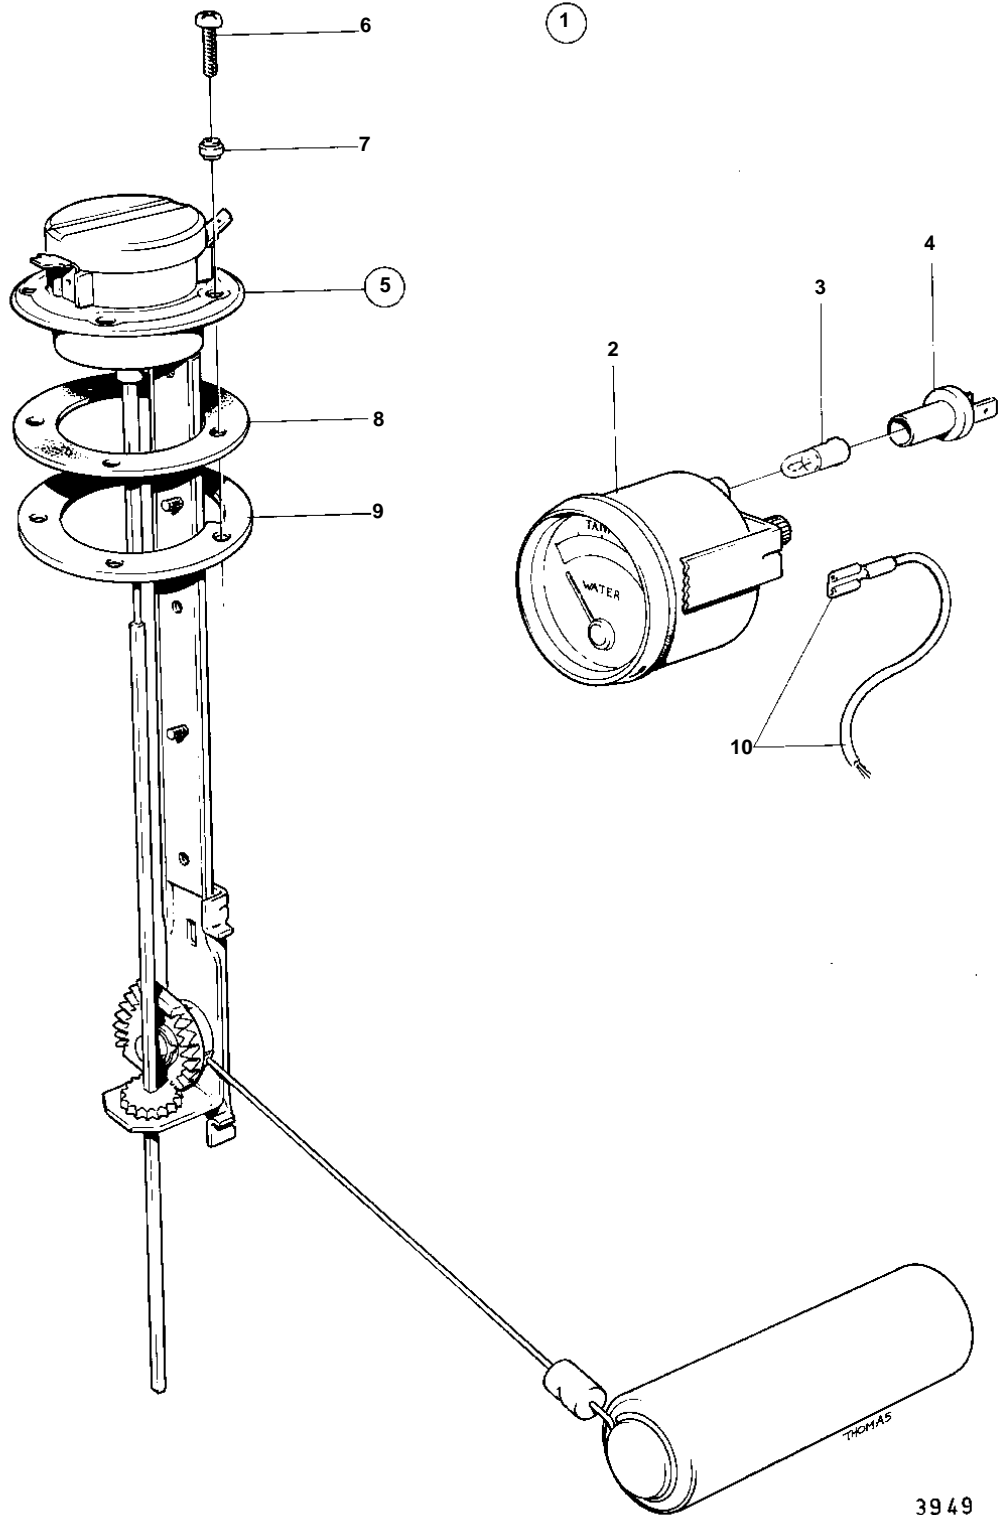

AQ225D, AQ225E, AQ225F, BB225A, BB225B, BB225C

AQ225D, AQ225E, AQ225F, BB225A, BB225B, BB225C

REF	PART NO.	QTY	DESCRIPTION	NOTES
1		1	Tank gauge	FOR SHAFT DIAM. 45MM.
2		1	• Tank gauge	
3	19923	1	• Bulb	
4	808175	1	• Lamp socket	
5	837999	1	• Sensor	
6	956078	4	• • Cross recessed screw	L = 16 MM
	956081	1	• • Cross recessed screw	L = 25 MM
7	834481	5	• • Gasket	
8	89865	1	• • Gasket	
9	834480	1	• • Flange	
10		X	CABLES AND CABLE TERMINALS	SEE GROUP 3