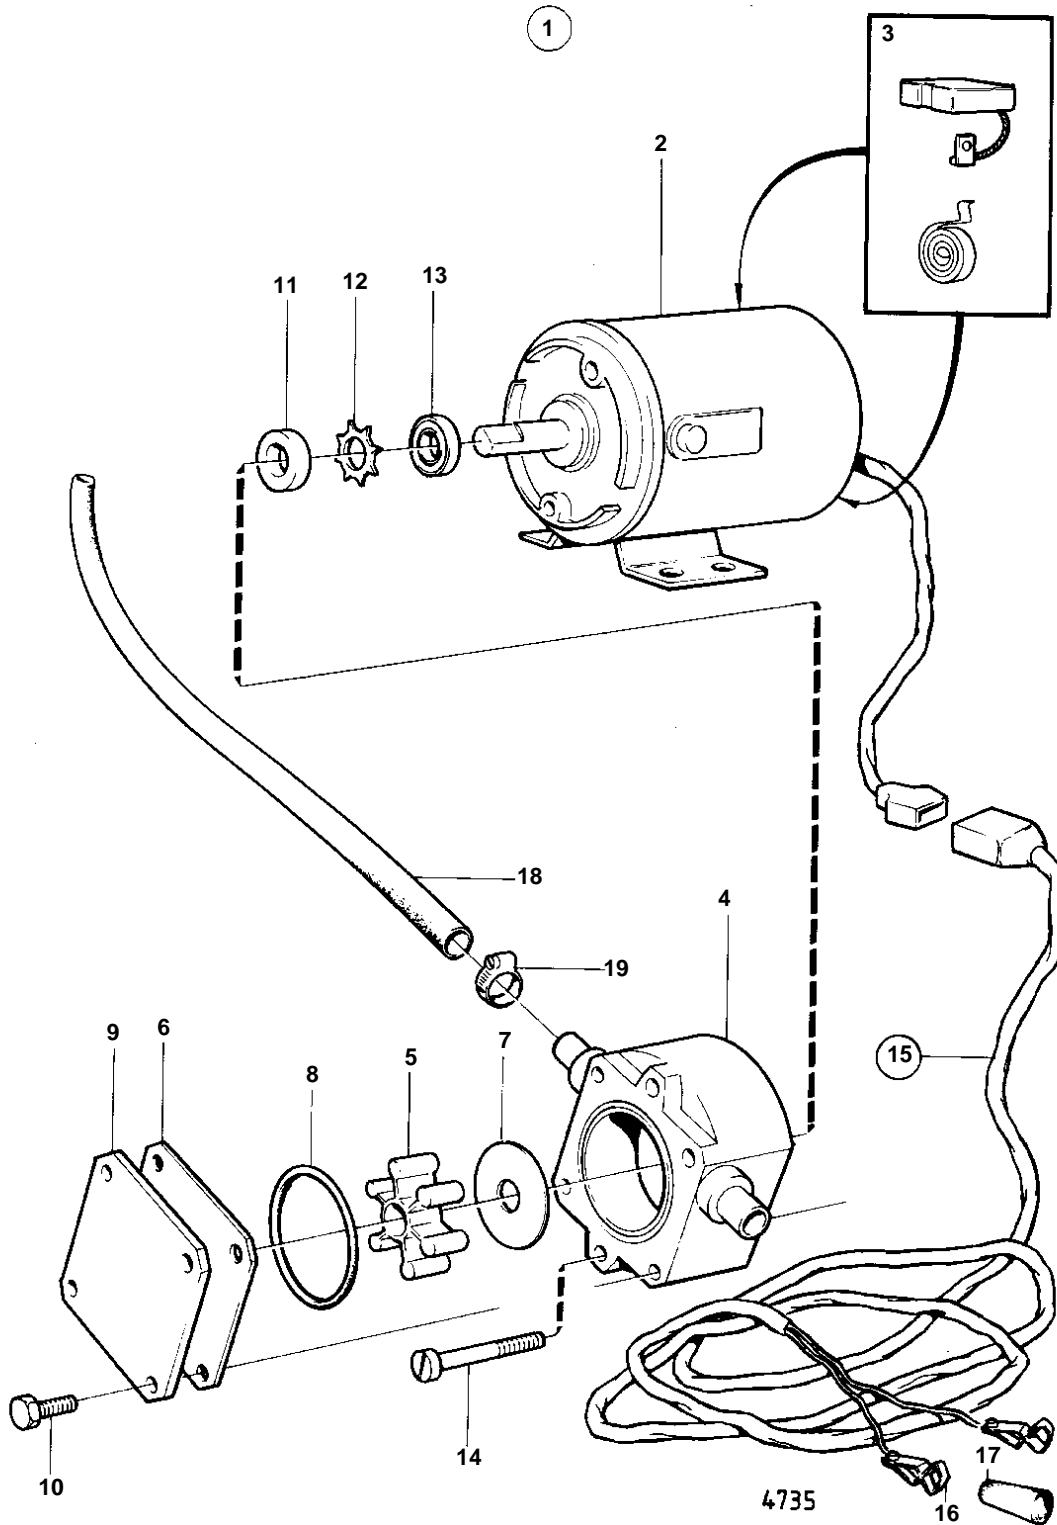

AQ225D, AQ225E, AQ225F, BB225A, BB225B, BB225C

AQ225D, AQ225E, AQ225F, BB225A, BB225B, BB225C

REF	PART NO.	QTY	DESCRIPTION	NOTES
1	843114	1	Oil bilge pump	12V
2		1	· EL MOTOR	12V
3		2	· Carbon brush set	
4		1	· Pump housing	
5		1	· IMPELLER	
6	844017	1	· Wear washer	
7	844016	1	· Wear washer	
8		1	· O-RING	
9	844018	1	· Cardboard tube	
10	844021	4	· Screw	
11		1	· SEAL RING	
12		1	· LOCK WASHER	
13	844019	1	· Oil deflector ring	
14	844020	2	· Screw	
15	843113	1	Cable trunk	
16		1	· BATTERY TERMINAL	REPLACED BY 1EA 844280,1EA 844278, +
		1	· BATTERY TERMINAL	REPLACED BY 1EA 844280,1EA 844279,
	844280	2	· Clip	LATE TYPE
17		1	· Isolation	LATE TYPE BLACK
		1	· Isolation	LATE TYPE RED
18		X		L = 3000 MM
19	943471	3	Hose clamp	
	844022	1	Impeller kit	