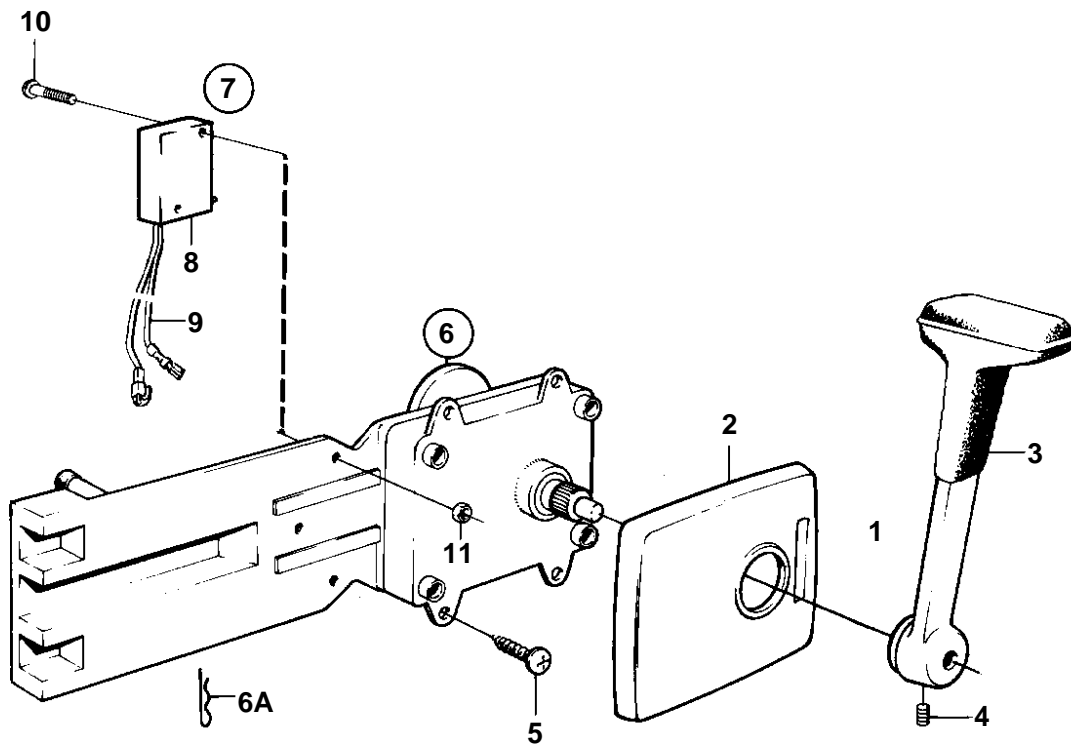

AQ225D, AQ225E, AQ225F, BB225A, BB225B, BB225C

7224

AQ225D, AQ225E, AQ225F, BB225A, BB225B, BB225C

REF	PART NO.	QTY	DESCRIPTION	SEE SEC.	NOTES
1	839515	1	Mounting kit		REPL BY 851604
2	839518	1	· Cover		
3	839520	1	· Hand lever		
4		1	· Lock screw		M5
	839693	1	· Lock screw		M8
5	955142	4	· Cross recessed screw		
6	839469	1	Control		REPL BY 851601
				17320	
				17320	
7	841165	1	Switch		MAIN STATION.
8	850200	1	· Toggle switch		
9		X	· · CABLES AND TERMINALS		SEE GROUP 3
10	946177	2	· Cross recessed screw		
11	947536	2	· Hexagon nut		