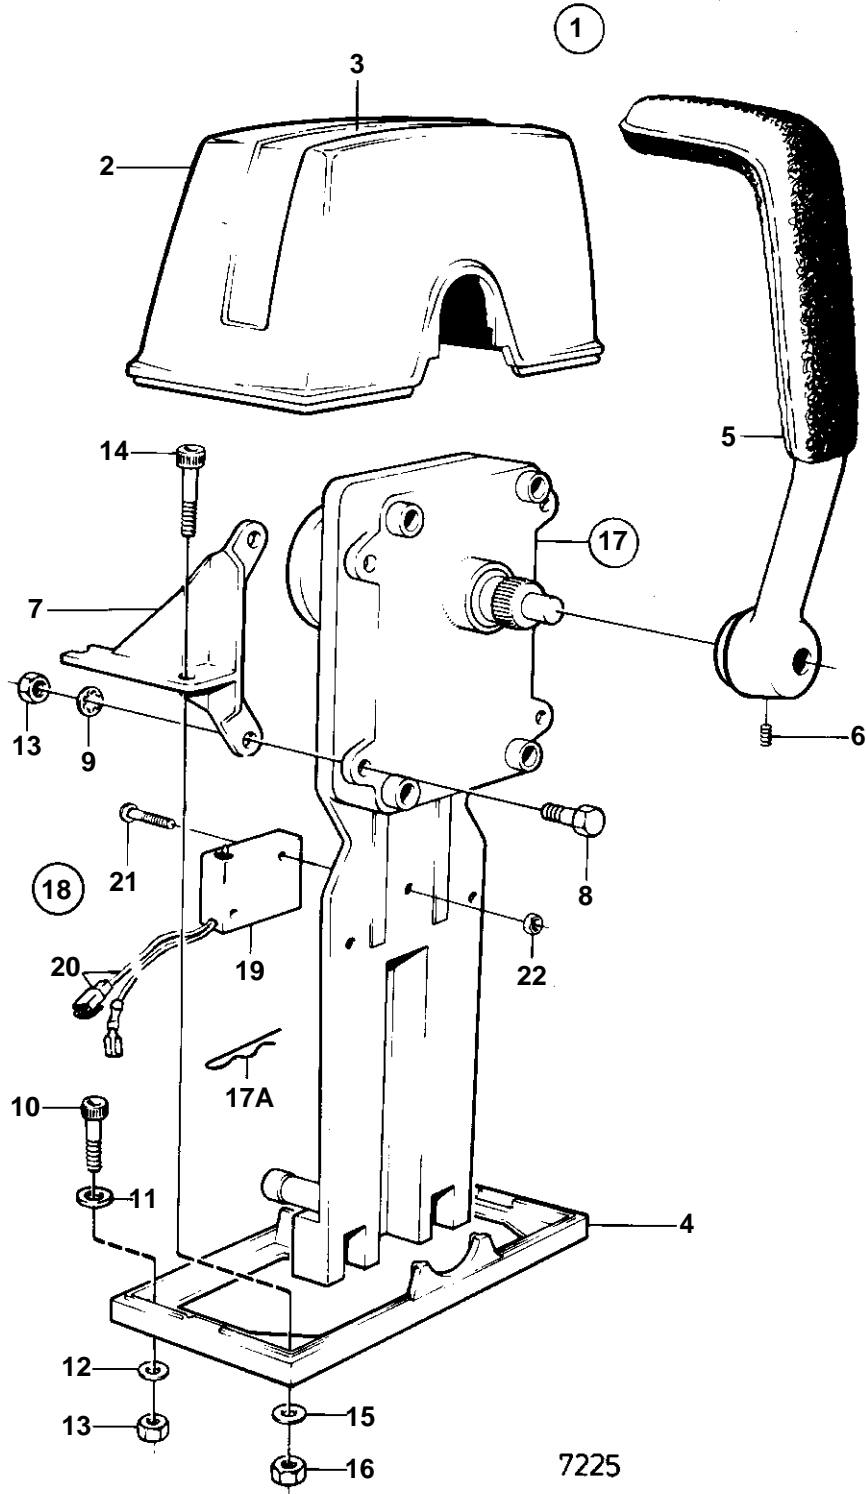

AQ225D, AQ225E, AQ225F, BB225A, BB225B, BB225C

AQ225D, AQ225E, AQ225F, BB225A, BB225B, BB225C

REF	PART NO.	QTY	DESCRIPTION	NOTES
1	839470	2	Mounting kit	REPL BY 851602
2	839472	2	· Cover	
4	839474	2	· Plate	
5	839475	2	· Hand lever	
6		2	· Lock screw	M5
	839693	2	· Lock screw	M8
7		2	· Bracket	MARKED 839480
	839481	2	· Bracket	MARKED 839481
8	955244	8	· Hexagon screw	
9		8	· Toothed washer	
10	947671	4	· Hex. socket screw	
12	960138	4	· Washer	
13	955780	12	· Hexagon nut	
14	947672	4	· Hex. socket screw	
15	960139	4	· Washer	
16	955781	4	· Hexagon nut	
17	839469	2	Control	REPL BY 851600
18	841165	1	Switch	MAIN STATION.
	841166	1	Switch	SECOND STATION.
19	850200	2	· Toggle switch	
20		X	· · CABLES AND TERMINALS	SEE GROUP 3
21	946177	4	· Cross recessed screw	
22	947536	4	· Hexagon nut	