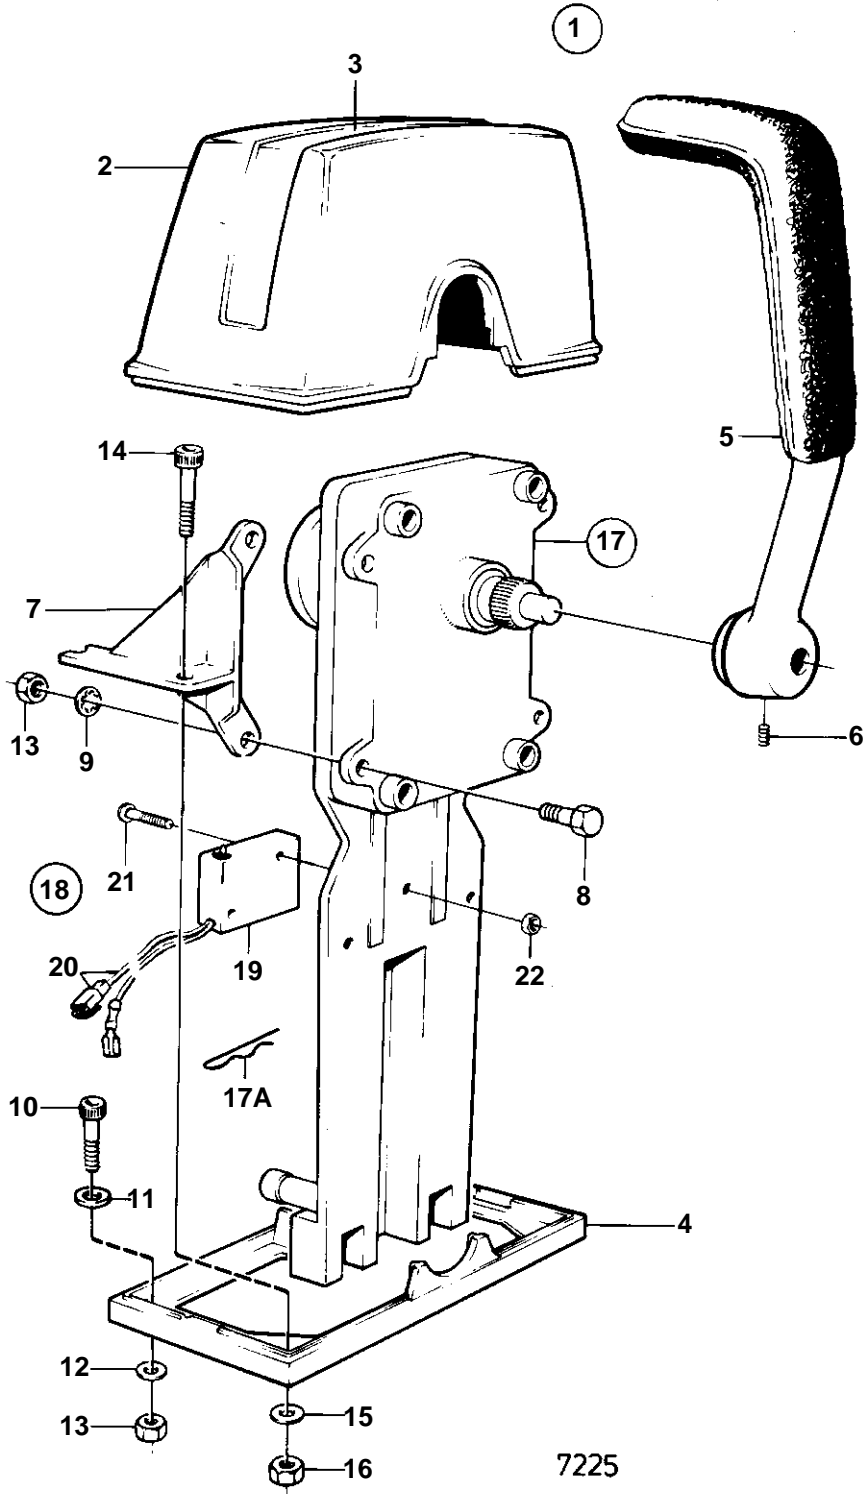

AQ225D, AQ225E, AQ225F, BB225A, BB225B, BB225C

AQ225D, AQ225E, AQ225F, BB225A, BB225B, BB225C

REF	PART NO.	QTY	DESCRIPTION	SEE SEC.	NOTES
1	839470	1	Mounting kit		REPL BY 851602
2	839472	1	· Cover		
4	839474	1	· Plate		
5	839475	1	· Hand lever		
6		1	· Lock screw		M5
	839693	1	· Lock screw		M8
7		1	· Bracket		MARKED 839480
	839481	1	· Bracket		MARKED 839481
8	955244	4	· Hexagon screw		
9		4	· Toothed washer		
10	947671	2	· Hex. socket screw		
12	960138	2	· Washer		
13	955780	6	· Hexagon nut		
14	947672	2	· Hex. socket screw		
15	960139	2	· Washer		
16	955781	2	· Hexagon nut		
17	839469	1	Control		REPL BY 851600
				17320	
				17320	
18	841165	1	Switch		MAIN STATION.
19	850200	1	· Toggle switch		
20		X	· · CABLES AND TERMINALS		SEE GROUP 3
21	946177	2	· Cross recessed screw		
22	947536	2	· Hexagon nut		