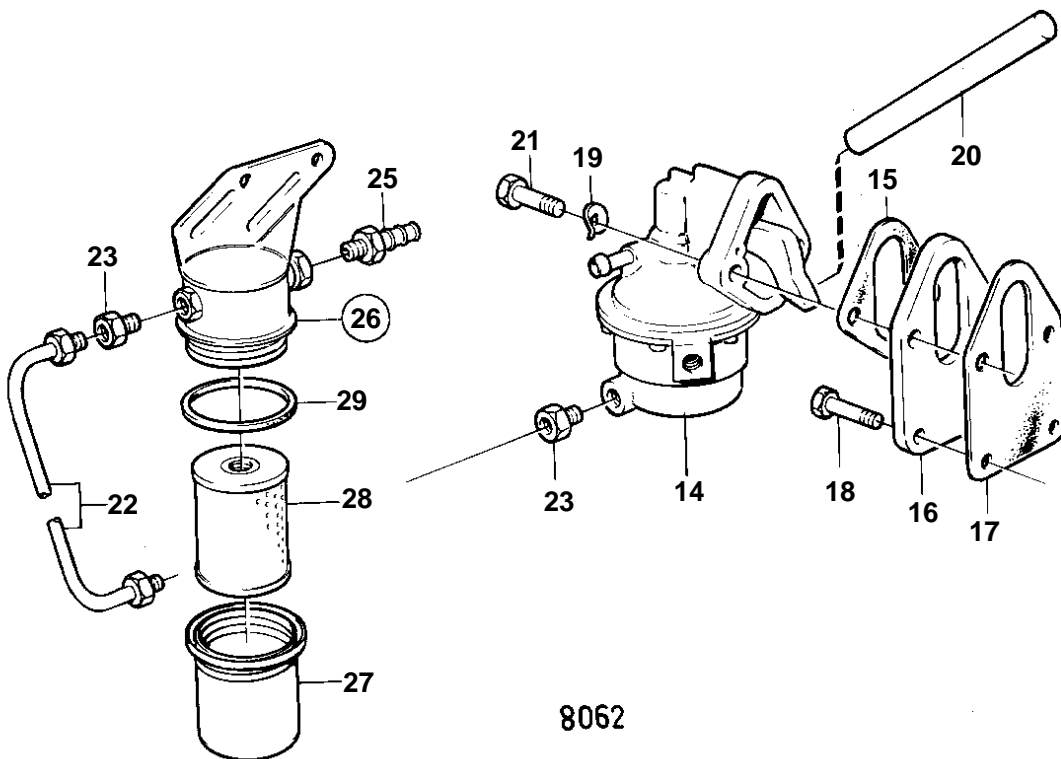

AQ225E

8062

AQ225E

REF	PART NO.	QTY	DESCRIPTION	SEE SEC.	NOTES
1	841047	1	Carburetor	17224	
2	841597	1	Flame shield		
3	834795	1	Stud		
4	950352	1	Lock nut		
5	941906	1	Spring washer		
6	940159	2	Hexagon screw		L = 32 MM
	955532	2	Hexagon screw		L = 95 MM
7	941907	4	Spring washer		
8	826479	1	Gasket		SEE GROUP 2B
9	952075	1	Plug		
10	835415	2	Rubber bushing		
11	841546	2	Hose attachment		
12	941995	X	Hose		L = 2X300 MM
13	841356	1	Tube		
14	826493	1	Fuel pump, FUEL PUMP COMPONENTS		
15	818668	1	Gasket		
16	835333	1	Flange		
17	835087	1	Gasket		
18	841426	2	Screw		
19	942336	2	Spring washer		
20	835422	1	Push rod		
21	940162	2	Hexagon screw		
22		1	Tube		
23	180303	3	Nipple		
24	941149	X	Hose		L = 700 MM
25	834781	1	Nipple		
26	834717	1	Fuel filter		
27		1	· COVER		
28	841162	1	· Filter		
29		1	· · Gasket		