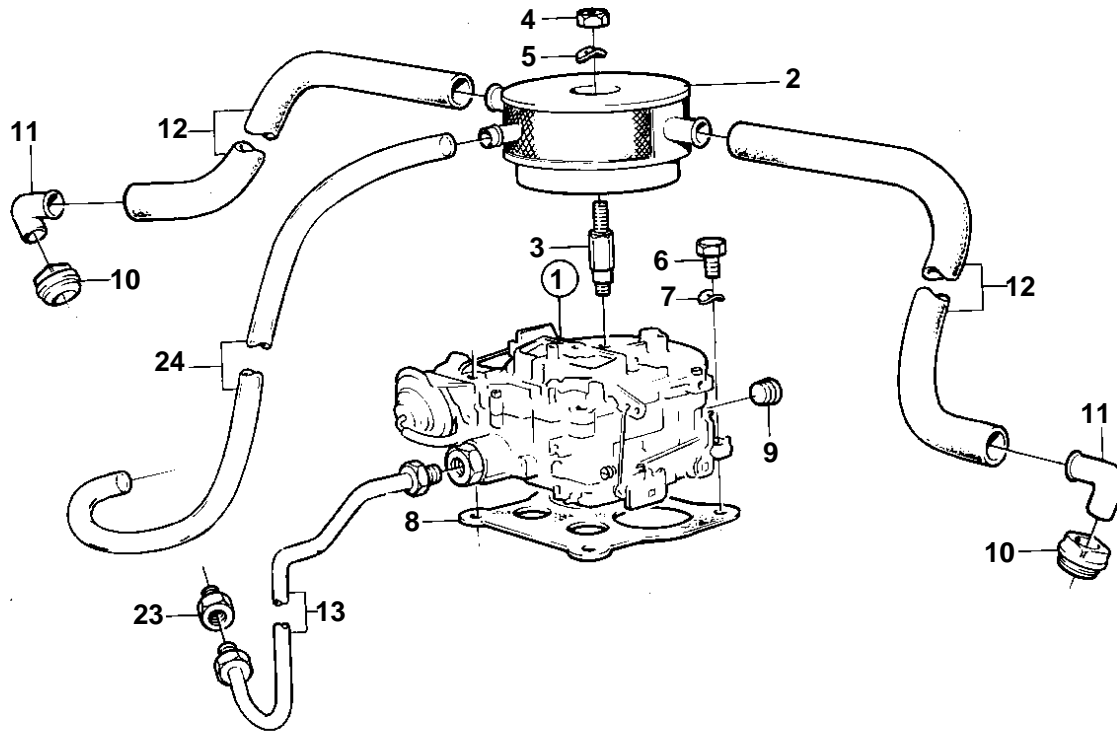

AQ225E

8062

AQ225E

REF	PART NO.	QTY	DESCRIPTION	SEE SEC.	NOTES
1	841047	1	Carburetor	17224	
2	841597	1	Flame shield		
3	834795	1	Stud		
4	950352	1	Lock nut		
5	941906	1	Spring washer		
6	940159	2	Hexagon screw		L = 32 MM
	955532	2	Hexagon screw		L = 95 MM
7	941907	4	Spring washer		
8	826479	1	Gasket		SEE GROUP 2B
9	952075	1	Plug		
10	835415	2	Rubber bushing		
11	841546	2	Hose attachment		
12	941995	X	Hose		L = 2X300 MM
13	841356	1	Tube		
14	826493	1	Fuel pump, FUEL PUMP COMPONENTS		
15	818668	1	Gasket		
16	835333	1	Flange		
17	835087	1	Gasket		
18	841426	2	Screw		
19	942336	2	Spring washer		
20	835422	1	Push rod		
21	940162	2	Hexagon screw		
22		1	Tube		
23	180303	3	Nipple		
24	941149	X	Hose		L = 700 MM
25	834781	1	Nipple		
26	834717	1	Fuel filter		
27		1	· COVER		
28	841162	1	· Filter		
29		1	· · Gasket		