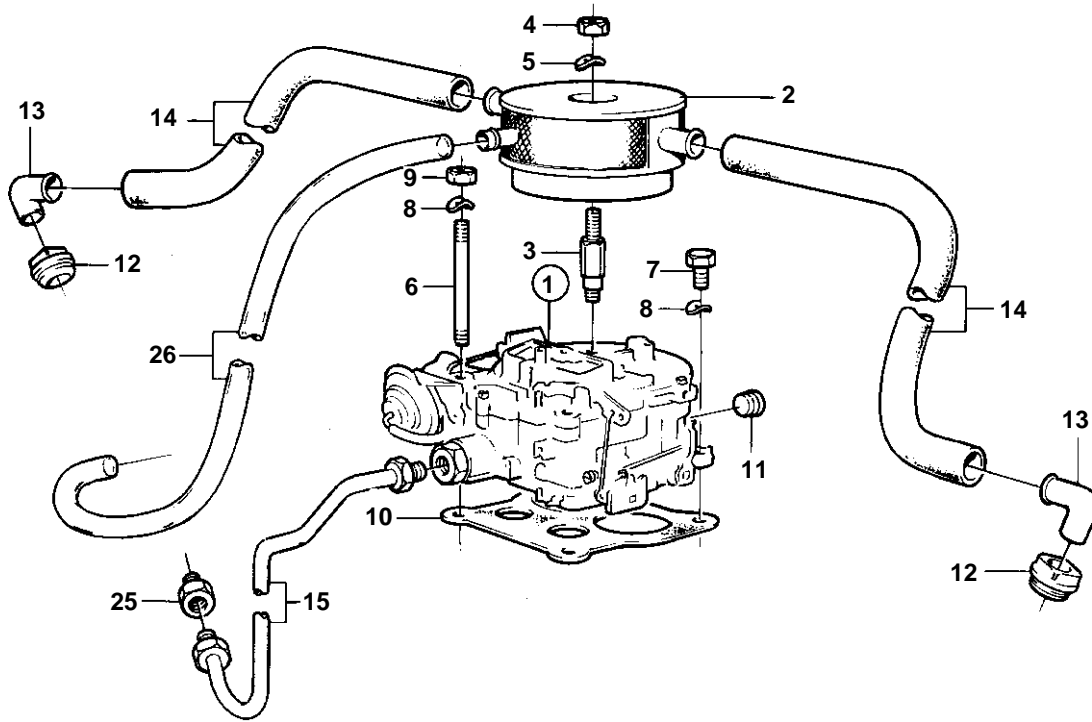

AQ225D

6248

AQ225D

REF	PART NO.	QTY	DESCRIPTION	SEE SEC.	NOTES
1	841047	1	Carburetor	17224	
2	841597	1	Flame shield		(834720)
3	834795	1	Stud		
4	950352	1	Lock nut		
5	941906	1	Spring washer		
6					
7	940159	2	Hexagon screw		L = 32 MM
	955532	2	Hexagon screw		L = 95 MM
8	941907	4	Spring washer		
9					
10	826479	1	Gasket		SEE GROUP 2B
11	952075	1	Plug		
12	835415	2	Rubber bushing		
13	841546	2	Hose attachment		
14	941995	X	Hose		L = 2X300 MM
15	841356	1	Tube		
16	826493	1	Fuel pump		
			· COMPONENTS		
17	818668	1	Gasket		
18	835333	1	Flange		
19	835087	1	Gasket		
20	955511	2	Hexagon screw		(835369)
21	942336	2	Spring washer		
22	835422	1	Push rod		
23	940162	2	Hexagon screw		
24		1	Tube		
25	180303	3	Nipple		
26	941149	X	Hose		L = 700 MM
27	834781	1	Nipple		
28	834717	1	Fuel filter		
29		1	· COVER		
30	841162	1	· Filter		
31		1	· Gasket		