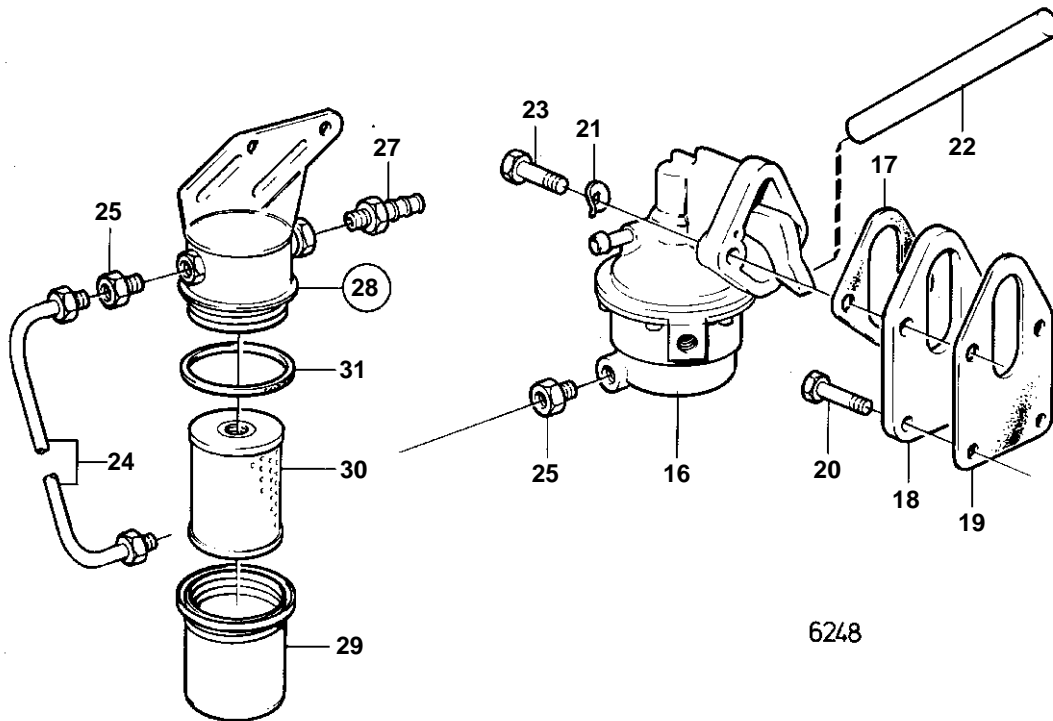

AQ225D

6248

AQ225D

REF	PART NO.	QTY	DESCRIPTION	SEE SEC.	NOTES
1	841047	1	Carburetor	17224	
2	841597	1	Flame shield		(834720)
3	834795	1	Stud		
4	950352	1	Lock nut		
5	941906	1	Spring washer		
6					
7	940159	2	Hexagon screw		L = 32 MM
	955532	2	Hexagon screw		L = 95 MM
8	941907	4	Spring washer		
9					
10	826479	1	Gasket		SEE GROUP 2B
11	952075	1	Plug		
12	835415	2	Rubber bushing		
13	841546	2	Hose attachment		
14	941995	X	Hose		L = 2X300 MM
15	841356	1	Tube		
16	826493	1	Fuel pump		
			· COMPONENTS		
17	818668	1	Gasket		
18	835333	1	Flange		
19	835087	1	Gasket		
20	955511	2	Hexagon screw		(835369)
21	942336	2	Spring washer		
22	835422	1	Push rod		
23	940162	2	Hexagon screw		
24		1	Tube		
25	180303	3	Nipple		
26	941149	X	Hose		L = 700 MM
27	834781	1	Nipple		
28	834717	1	Fuel filter		
29		1	· COVER		
30	841162	1	· Filter		
31		1	· Gasket		