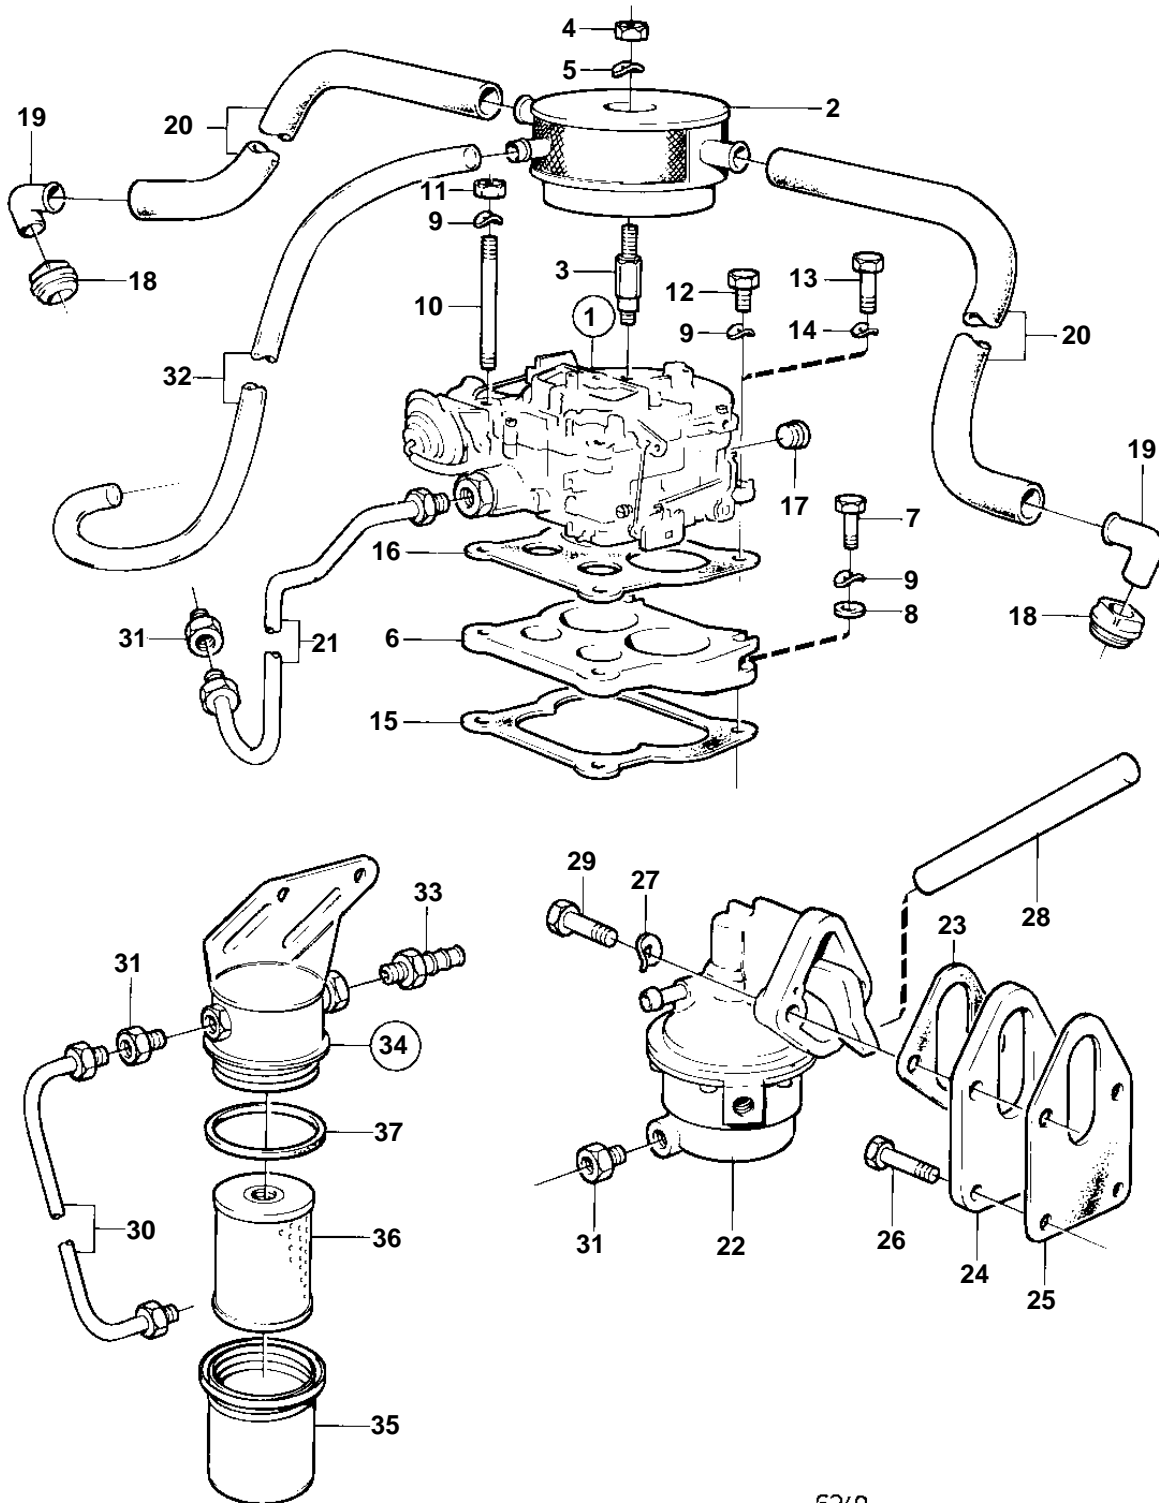

BB225AV

6249

BB225AV

REF	PART NO.	QTY	DESCRIPTION	NOTES
1	841047	1	Carburetor	
2	841597	1	Flame shield	(834720)
3	834795	1	Stud	
4	950352	1	Lock nut	
5	941906	1	Spring washer	
13	940159	2	Hexagon screw	L = 32 MM
	955532	2	Hexagon screw	L = 95 MM
14	941907	4	Spring washer	
16	826479	1	Gasket	SEE GROUP 2B
17	952075	1	Plug	
18	841300	2	Rubber bushing	
19	841546	2	Hose attachment	
20	941995	X	Hose	L = 2X330 MM
21	841356	1	Tube	
22	826493	1	Fuel pump	
23	818668	1	Gasket	
24	835333	1	Flange	
25	835087	1	Gasket	
26	955511	2	Hexagon screw	(835369)
27	942336	2	Spring washer	
28	835422	1	Push rod	
29	940162	2	Hexagon screw	
30		1	Tube	
31	180303	3	Nipple	
32	941149	X	Hose	L = 700 MM
33	834781	1	Nipple	
34	834717	1	Fuel filter	
35		1	· COVER	
36	841162	1	· Filter	
37		1	· · Gasket	