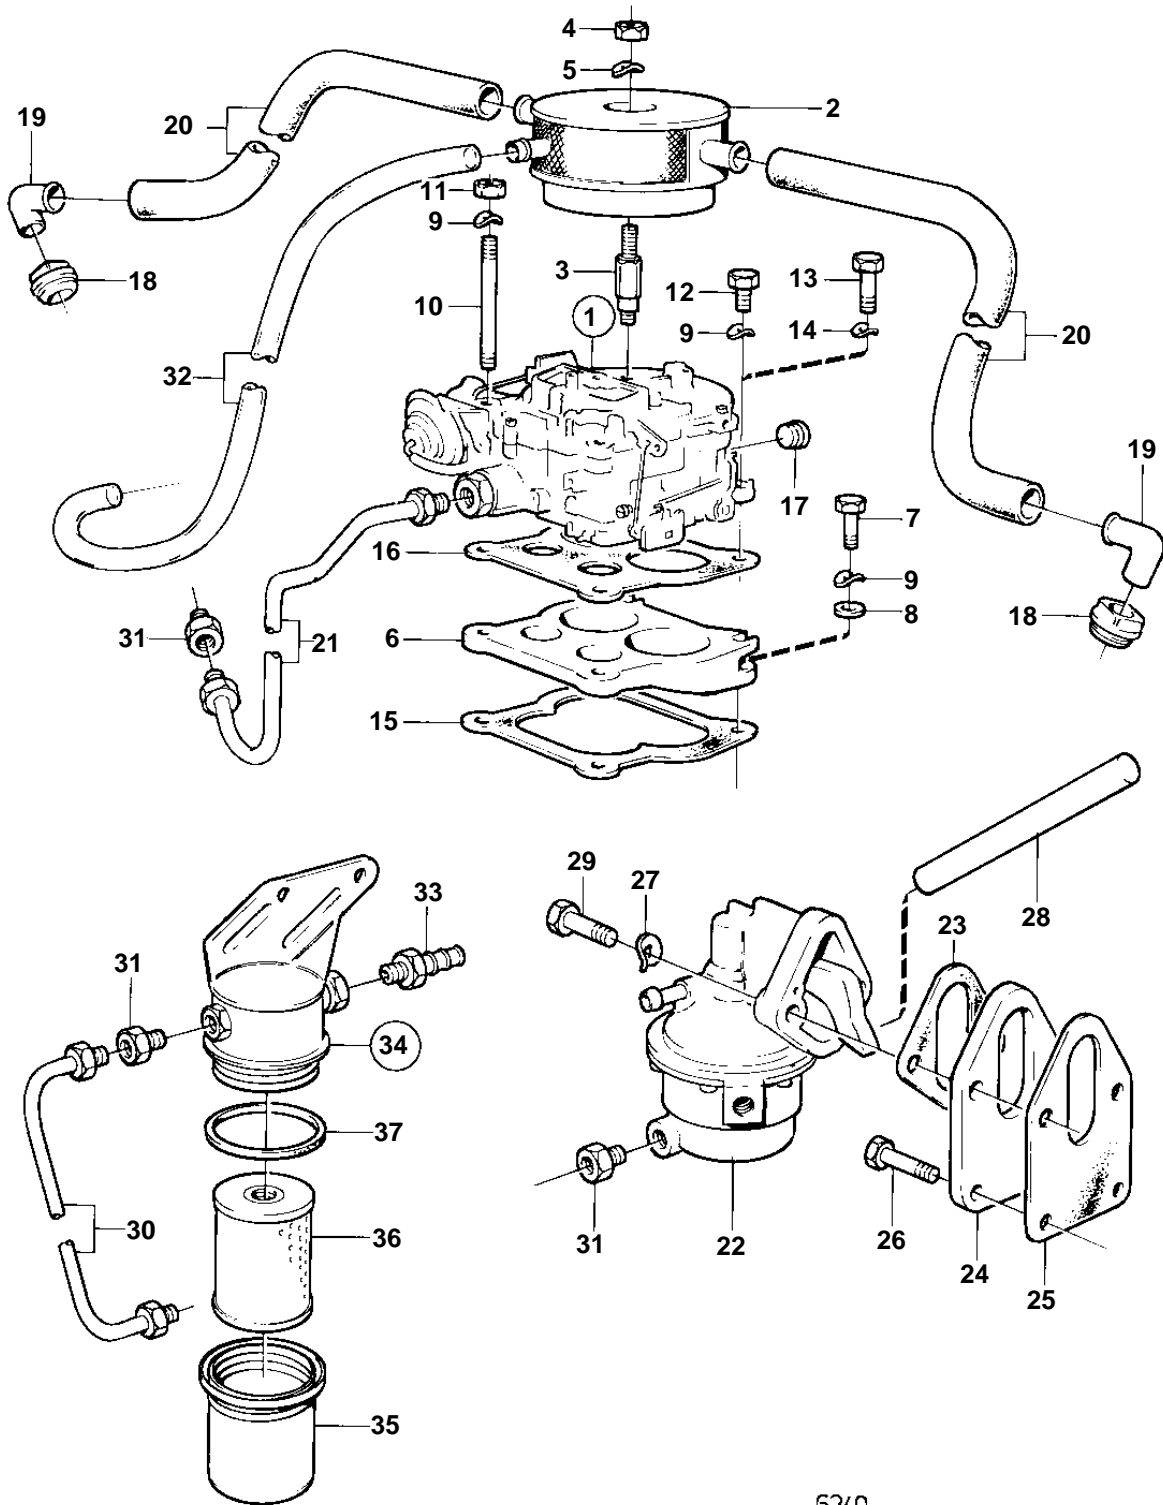

BB225A

6249

BB225A

REF	PART NO.	QTY	DESCRIPTION	SEE SEC.	NOTES
1	841047	1	Carburetor		
				17224	
2	841597	1	Flame shield		(834720)
3	834795	1	Stud		
4	950352	1	Lock nut		
5	941906	1	Spring washer		
6		1	Adapter		
7	955525	2	Hexagon screw		
8	191172	2	Washer		
9	941907	6	Spring washer		
10		2	Stud		
11	955826	2	Hexagon nut		
12	940135	2	Hexagon screw		
15	841393	1	Gasket		
16	826479	1	Gasket		SEE GROUP 2B
17	952075	1	Plug		
18	841300	2	Rubber bushing		
19	841546	2	Hose attachment		
20	941995	X	Hose		L = 2X330 MM
21		1	Tube		
22	826493	1	Fuel pump		
			· COMPONENTS		
23	818668	1	Gasket		
24	835333	1	Flange		
25	835087	1	Gasket		
26	955511	2	Hexagon screw		(835369)
27	942336	2	Spring washer		
28	835422	1	Push rod		
29	940162	2	Hexagon screw		
30		1	Tube		
31	180303	3	Nipple		
32	941149	X	Hose		L = 700 MM
33	834781	1	Nipple		
34	834717	1	Fuel filter		
35		1	· COVER		
36	841162	1	· Filter		
37		1	· · Gasket		