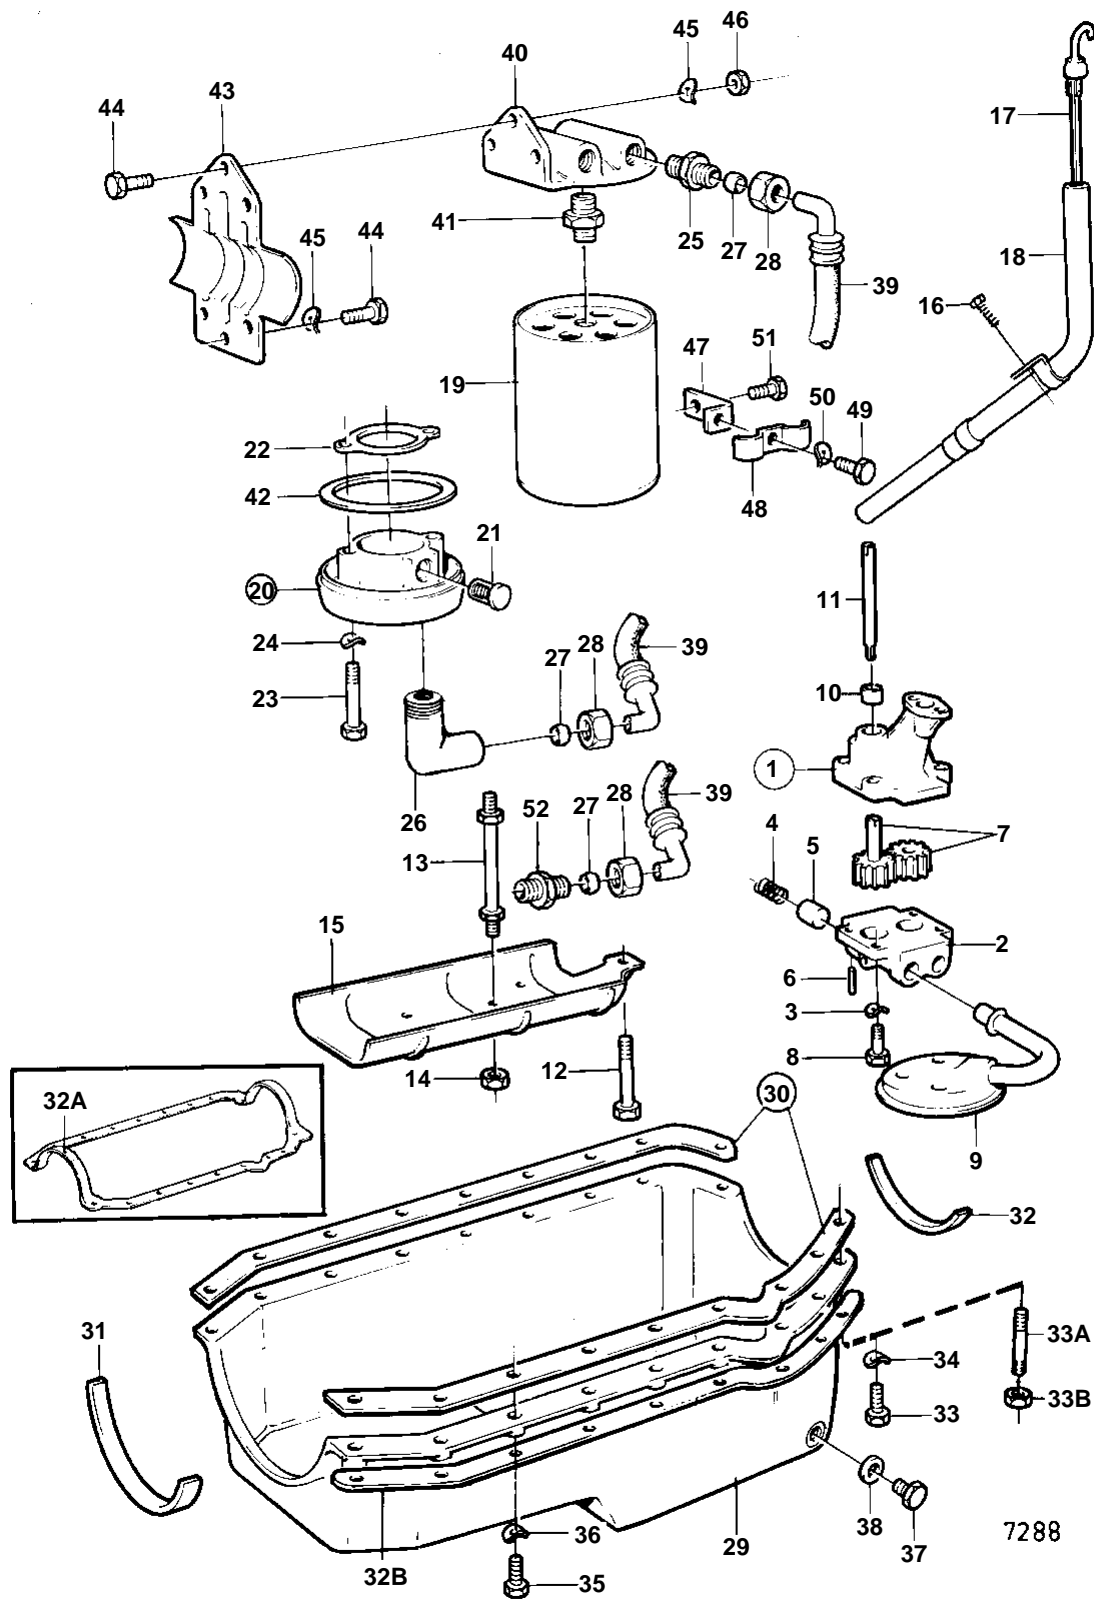

BB225C

## BB225C

REF	PART NO.	QTY	DESCRIPTION	SEE SEC.	NOTES
1	835371	1	Oil pump		
2		1	• Cover		
3	941906	4	• Spring washer		
4		1	• Spring		
5	835376	1	• Spring		
6		1	• Spring catch		
7		2	• GEAR		
8	955513	4	• Hexagon screw		
9	835372	1	Oil strainer		
10	835374	1	Sleeve		
11	835373	1	Shaft		
12	955550	1	Hexagon screw		
13	835038	5	Stud	17175	
14	835368	5	Nut		
15	841734	1	Baffle plate		
16	955512	1	Hexagon screw		
17	835414	1	Oil dipstick		
18	841823	1	Tube		
19	835440	1	Oil filter		
			Bulletin P-21-7-1	P-21-7-1-EN	Oil Filters, GM gas engines
20	841339	1	Connector		
21		1	• VALVE		
22	856007	1	Gasket		(841370)
23	955527	2	Hexagon screw		
24	941907	2	Spring washer		
25	941750	2	Nipple		
26	941757	2	Elbow nipple		
27	956970	4	Ferrule		
28	956984	4	Fitting nut		
29	855897	1	Sump		
32A	855819	1	Gasket		
32B	855817	1	Reinforcing plate		RIGHT SIDE
32	855818	1	Reinforcing plate		LEFT SIDE
33	855808	4	Stud		
33B	855596	4	Nut		BB225B SPEC.867893 AND 867894, BB260B SPEC.867895 AND 867896, LATE TYPE
35	855821	14	Screw		
37	841215	1	Plug		
38	841952	1	Gasket		(818688)
39		2	Hose assembly		
40	841363	1	Cardboard tube		
41	841174	1	Filter retainer		
42	948882	1	O-ring		
43	841383	1	Bracket		SEE GROUP 2B
44	955524	6	Hexagon screw		
45	941907	6	Spring washer		
46	955826	3	Hexagon nut		
47	841687	1	Bracket		
48	942421	1	Clamp		
49	947224	1	Hexagon screw		
50	941906	1	Spring washer		
51	955541	1	Hexagon screw	17175	
52	804533	1	Nipple		