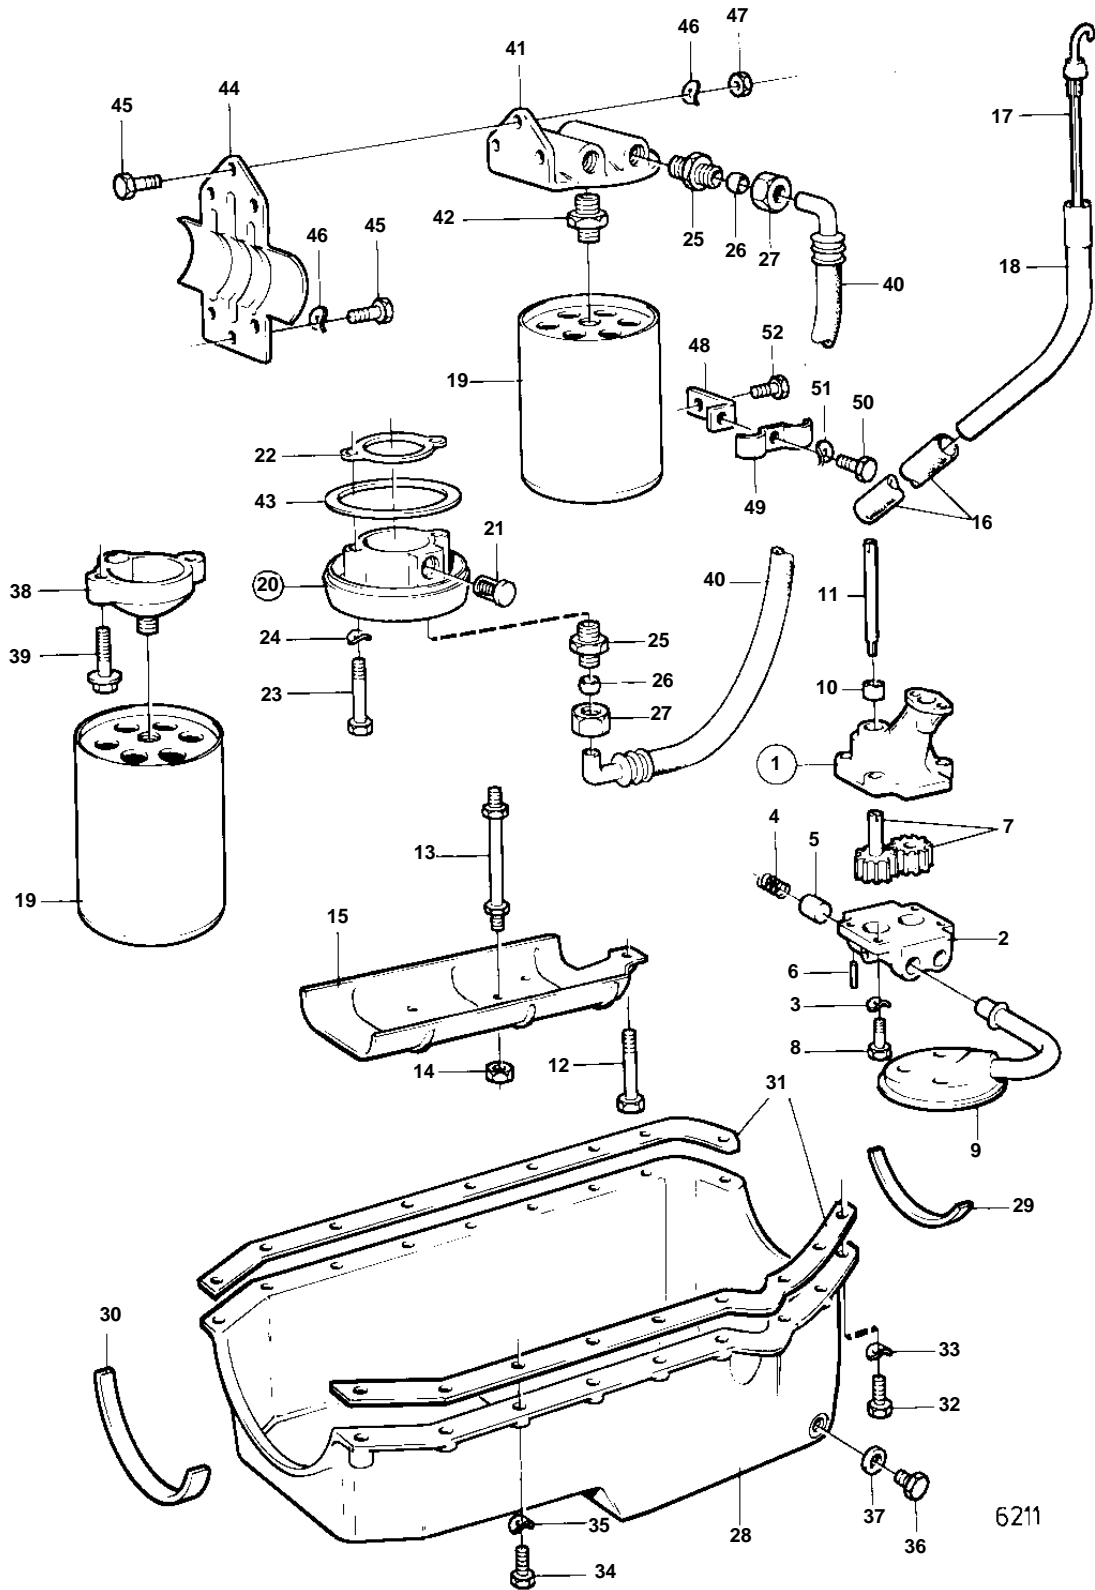

BB225AV

6211

## BB225AV

REF	PART NO.	QTY	DESCRIPTION	SEE SEC.	NOTES
1	835371	1	Oil pump		
2		1	· Cover		
3	941906	4	· Spring washer		
4		1	· Spring		
5	835376	1	· Spring		
6		1	· Spring catch		
7		2	· GEAR		
8	955513	4	· Hexagon screw		
9		1	Oil strainer		
10	835374	1	Sleeve		
11	835373	1	Shaft		
12	955550	1	Hexagon screw		
13	835038	5	Stud	17174	
14	835368	5	Nut		
15		1	Partition wall		
17	835414	1	Oil dipstick		
18	826492	1	Tube		
19	835440	1	Oil filter		
			Bulletin P-21-7-1	P-21-7-1-EN	Oil Filters, GM gas engines
28	834773	1	Sump		
29	835411	1	Seal		
30	834774	1	Seal		
31	855729	1	Gasket		
32	955523	4	Hexagon screw		
33	941907	4	Spring washer		
34	955511	14	Hexagon screw		(835369)
35	941906	14	Spring washer		
36	841215	1	Plug		
37	841952	1	Gasket		(818688)
38	835423	1	Anchorage		
39		2	Screw		
44	841383	1	Bracket		SEE GROUP 2B
45	955524	3	Hexagon screw		
46	941907	3	Spring washer		
52		X	BOLT	17174	