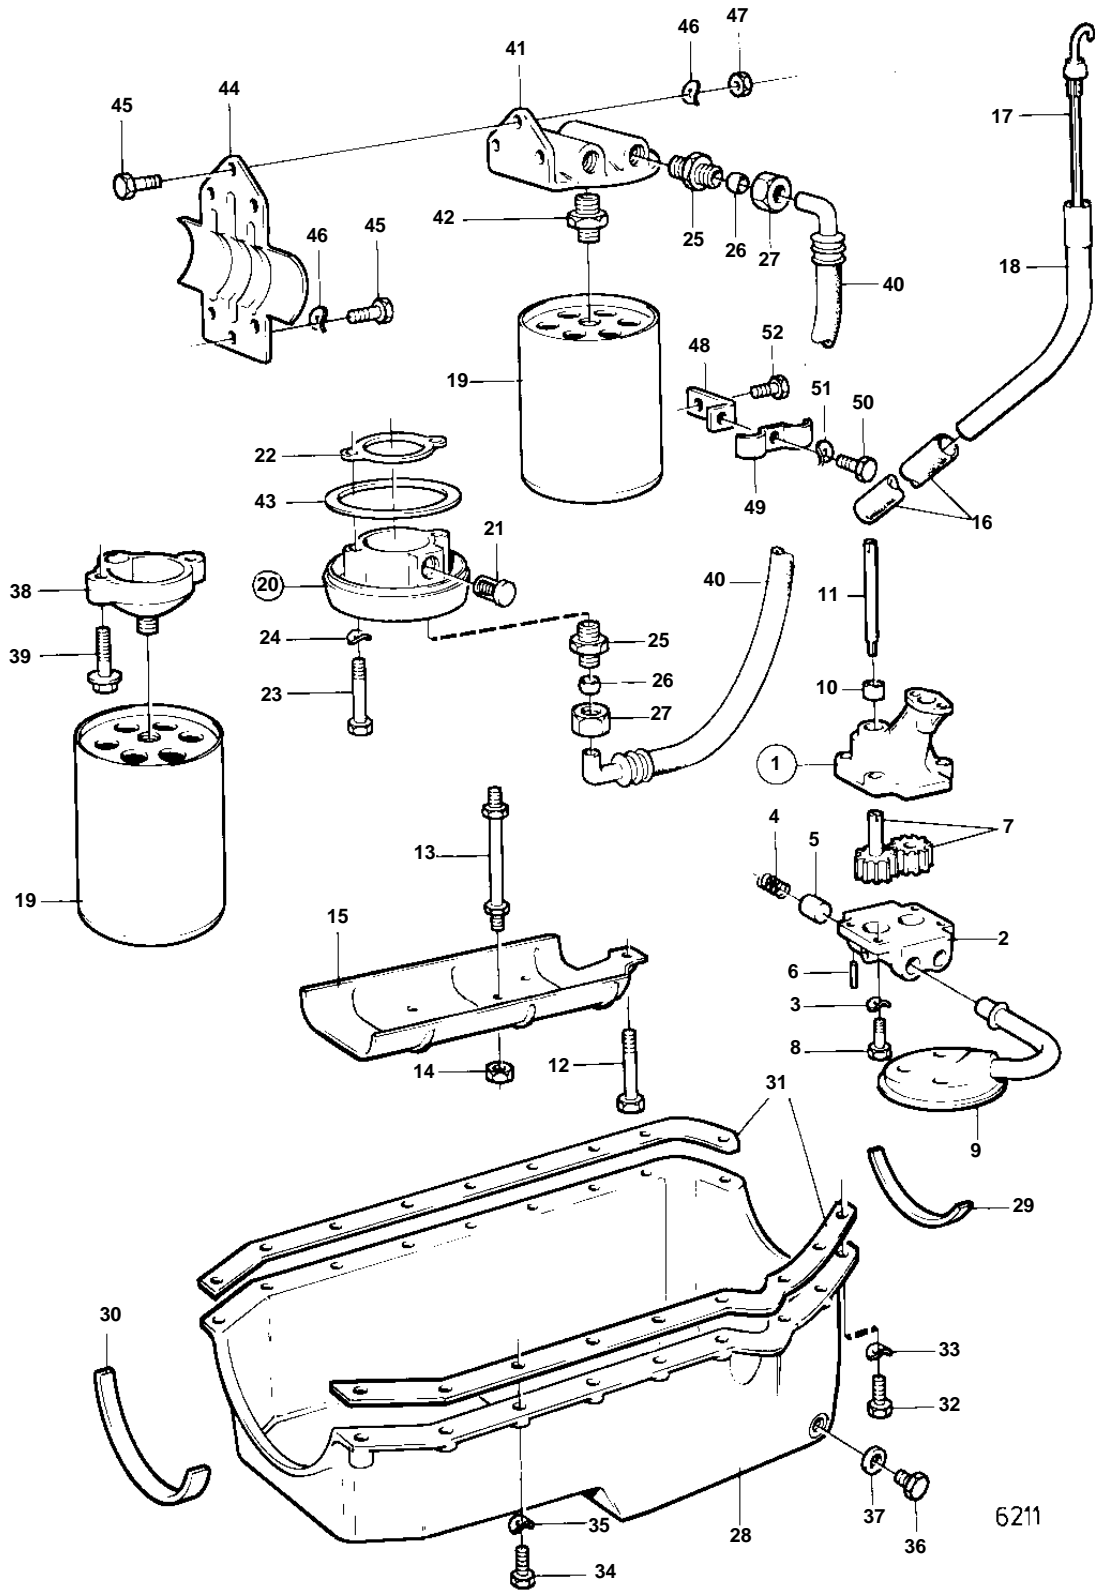

BB225A

## BB225A

REF	PART NO.	QTY	DESCRIPTION	SEE SEC.	NOTES
1	835371	1	Oil pump		
2		1	· Cover		
3	941906	4	· Spring washer		
4		1	· Spring		
5	835376	1	· Spring		
6		1	· Spring catch		
7		2	· GEAR		
8	955513	4	· Hexagon screw		
9		1	Oil strainer		
10	835374	1	Sleeve		
11	835373	1	Shaft		
12	955550	1	Hexagon screw		
13	835038	5	Stud	17174	
14	835368	5	Nut		
15		1	Partition wall		
16	945460	1	Tube		L = 711 MM
17	835414	1	Oil dipstick		
18	826491	1	Tube		
19	835440	1	Oil filter		
			Bulletin P-21-7-1	P-21-7-1-EN	Oil Filters, GM gas engines
20	841339	1	Connector		
21		1	· VALVE		
22	856007	1	Gasket		(841370)
23	955527	2	Hexagon screw		
24	941907	2	Spring washer		
25	941750	4	Nipple		
26	956970	4	Ferrule		
27	956984	4	Fitting nut		
28		1	Crankcase		
29	835411	1	Seal		
30	834774	1	Seal		
31	855729	1	Gasket		
32	955523	4	Hexagon screw		
33	941907	4	Spring washer		
34	955511	14	Hexagon screw		(835369)
35	941906	14	Spring washer		
36	841215	1	Plug		
37	841952	1	Gasket		(818688)
40	841360	2	Hose assembly		
41	841363	1	Cardboard tube		
42	841174	1	Filter retainer		
43	948882	1	O-ring		
44	841383	1	Bracket		SEE GROUP 2B
45	955524	6	Hexagon screw		
46	941907	6	Spring washer		
47	955826	3	Hexagon nut		
48		1	Bracket		
49	942421	1	Clamp		
50	947224	1	Hexagon screw		
51	941906	1	Spring washer		
52		X	BOLT	17174	