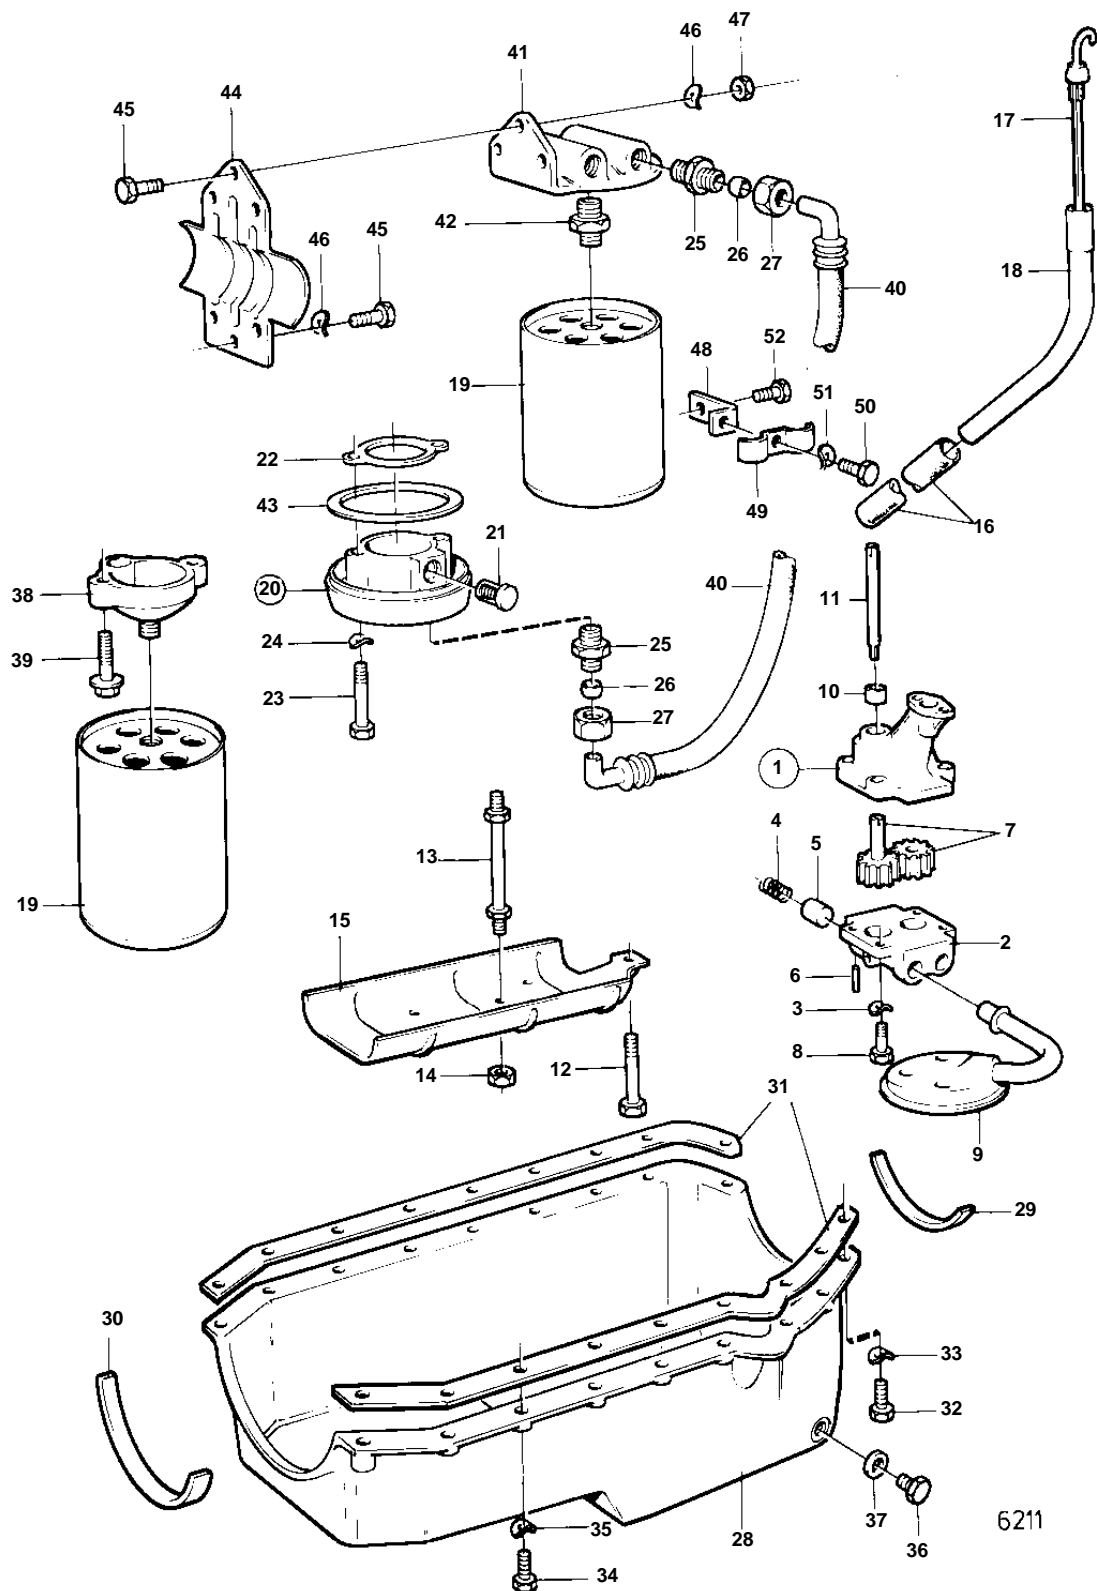

BB225A

## BB225A

REF	PART NO.	QTY	DESCRIPTION	SEE SEC.	NOTES
1	835371	1	Oil pump		
2		1	· Cover		
3	941906	4	· Spring washer		
4		1	· Spring		
5	835376	1	· Spring		
6		1	· Spring catch		
7		2	· GEAR		
8	955513	4	· Hexagon screw		
9		1	Oil strainer		
10	835374	1	Sleeve		
11	835373	1	Shaft		
12	955550	1	Hexagon screw		
13	835038	5	Stud	17174	
14	835368	5	Nut		
15		1	Partition wall		
16	945460	1	Tube		L = 711 MM
17	835414	1	Oil dipstick		
18	826491	1	Tube		
19	835440	1	Oil filter		
			Bulletin P-21-7-1	P-21-7-1-EN	Oil Filters, GM gas engines
20	841339	1	Connector		
21		1	· VALVE		
22	856007	1	Gasket		(841370)
23	955527	2	Hexagon screw		
24	941907	2	Spring washer		
25	941750	4	Nipple		
26	956970	4	Ferrule		
27	956984	4	Fitting nut		
28		1	Crankcase		
29	835411	1	Seal		
30	834774	1	Seal		
31	855729	1	Gasket		
32	955523	4	Hexagon screw		
33	941907	4	Spring washer		
34	955511	14	Hexagon screw		(835369)
35	941906	14	Spring washer		
36	841215	1	Plug		
37	841952	1	Gasket		(818688)
40	841360	2	Hose assembly		
41	841363	1	Cardboard tube		
42	841174	1	Filter retainer		
43	948882	1	O-ring		
44	841383	1	Bracket		SEE GROUP 2B
45	955524	6	Hexagon screw		
46	941907	6	Spring washer		
47	955826	3	Hexagon nut		
48		1	Bracket		
49	942421	1	Clamp		
50	947224	1	Hexagon screw		
51	941906	1	Spring washer		
52		X	BOLT	17174	