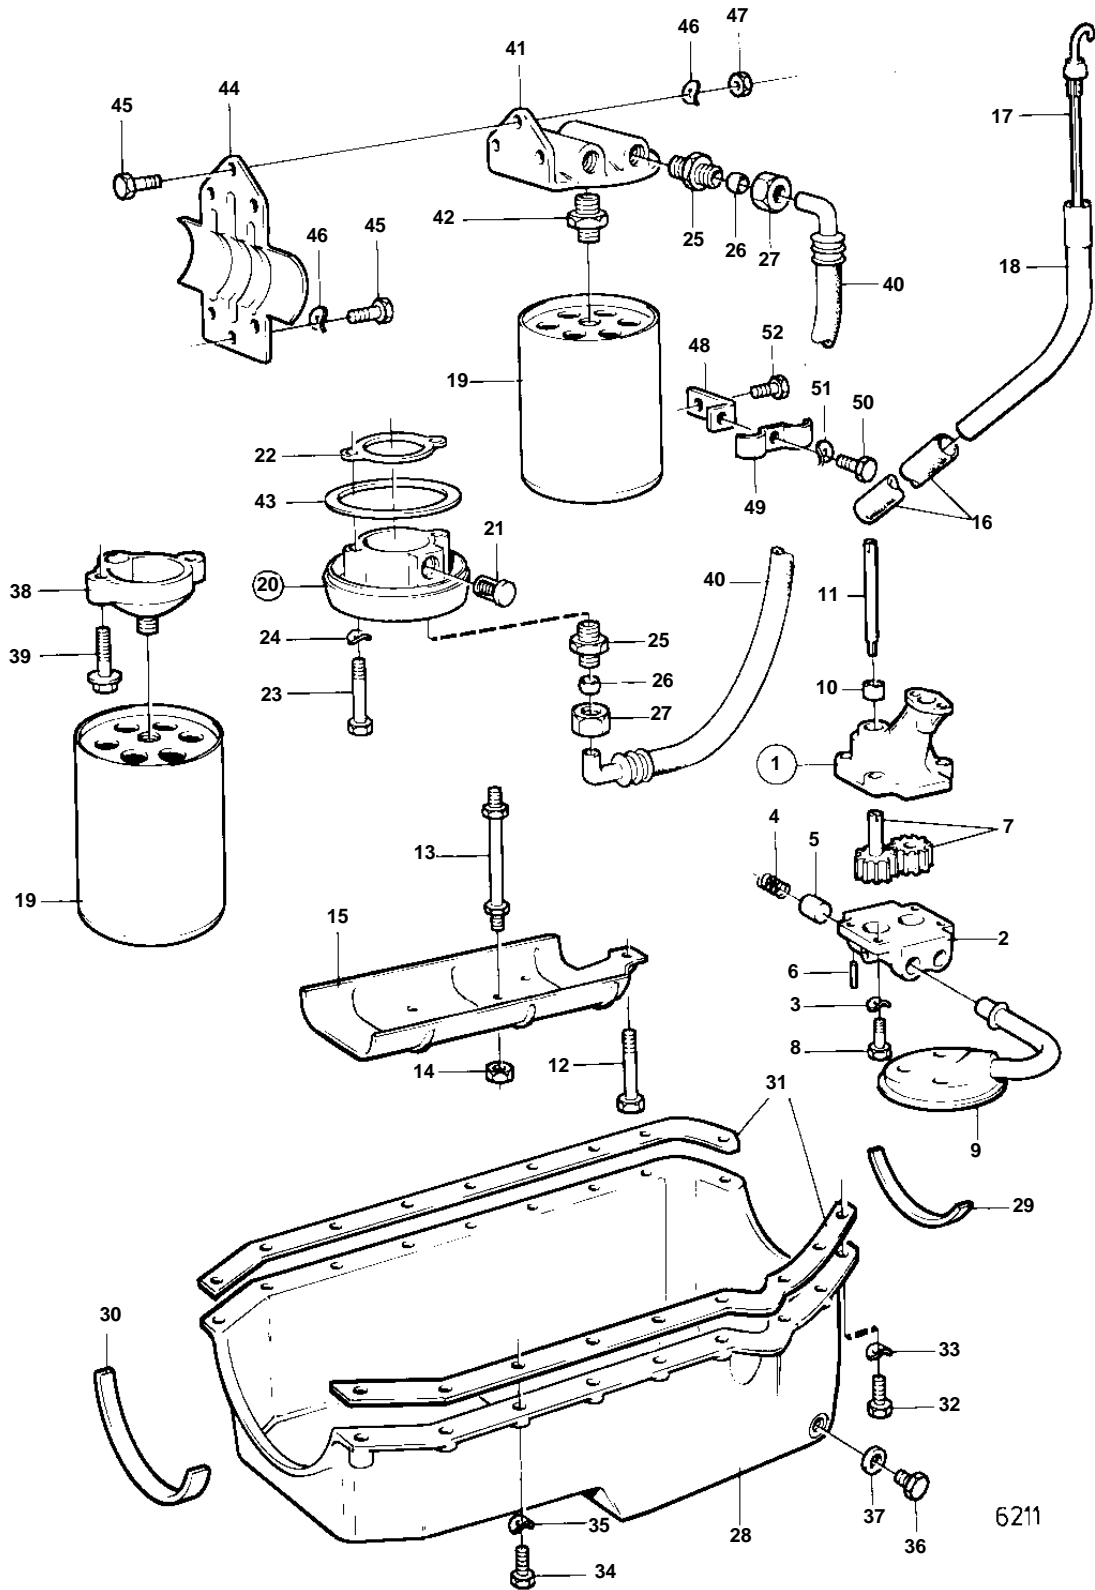

BB225A

6211

## BB225A

REF	PART NO.	QTY	DESCRIPTION	SEE SEC.	NOTES
1	835371	1	Oil pump		
2		1	· Cover		
3	941906	4	· Spring washer		
4		1	· Spring		
5	835376	1	· Spring		
6		1	· Spring catch		
7		2	· GEAR		
8	955513	4	· Hexagon screw		
9		1	Oil strainer		
10	835374	1	Sleeve		
11	835373	1	Shaft		
12	955550	1	Hexagon screw		
13	835038	5	Stud	17174	
14	835368	5	Nut		
15		1	Partition wall		
16	945460	1	Tube		L = 711 MM
17	835414	1	Oil dipstick		
18	826491	1	Tube		
19	835440	1	Oil filter		
			Bulletin P-21-7-1	P-21-7-1-EN	Oil Filters, GM gas engines
20	841339	1	Connector		
21		1	· VALVE		
22	856007	1	Gasket		(841370)
23	955527	2	Hexagon screw		
24	941907	2	Spring washer		
25	941750	4	Nipple		
26	956970	4	Ferrule		
27	956984	4	Fitting nut		
28		1	Crankcase		
29	835411	1	Seal		
30	834774	1	Seal		
31	855729	1	Gasket		
32	955523	4	Hexagon screw		
33	941907	4	Spring washer		
34	955511	14	Hexagon screw		(835369)
35	941906	14	Spring washer		
36	841215	1	Plug		
37	841952	1	Gasket		(818688)
40	841360	2	Hose assembly		
41	841363	1	Cardboard tube		
42	841174	1	Filter retainer		
43	948882	1	O-ring		
44	841383	1	Bracket		SEE GROUP 2B
45	955524	6	Hexagon screw		
46	941907	6	Spring washer		
47	955826	3	Hexagon nut		
48		1	Bracket		
49	942421	1	Clamp		
50	947224	1	Hexagon screw		
51	941906	1	Spring washer		
52		X	BOLT	17174	