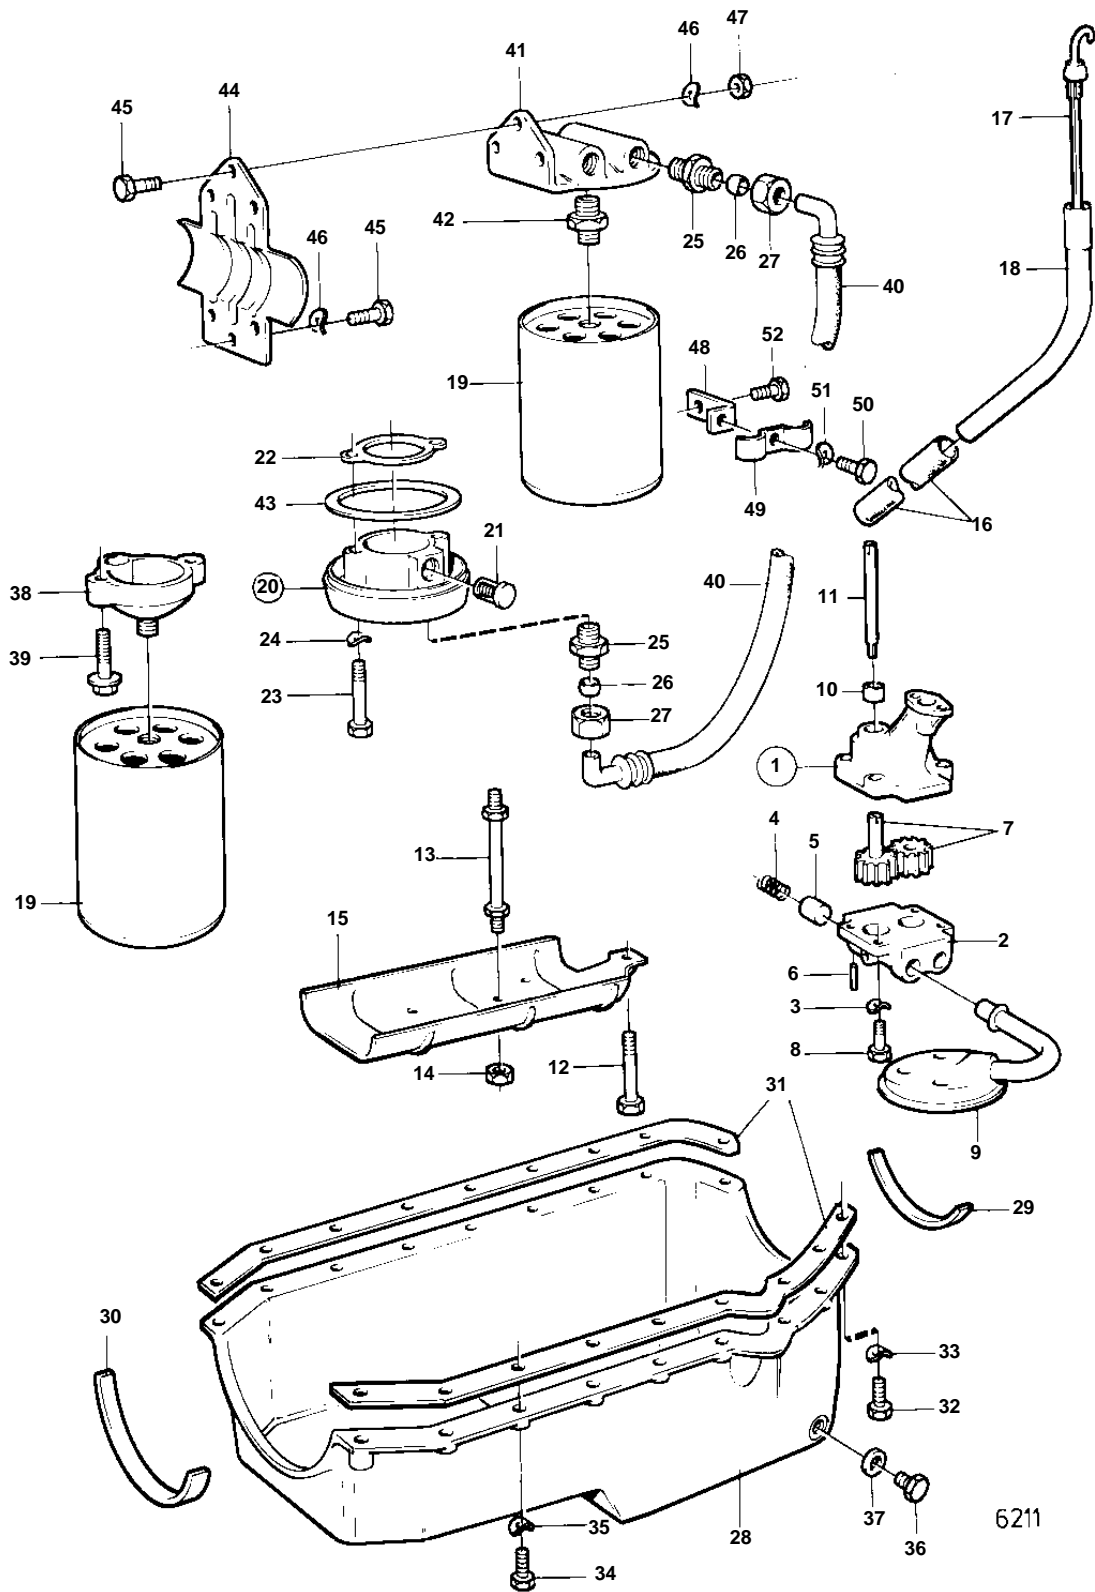

BB225A

6211

BB225A

REF	PART NO.	QTY	DESCRIPTION	SEE SEC.	NOTES
1	835371	1	Oil pump		
2		1	· Cover		
3	941906	4	· Spring washer		
4		1	· Spring		
5	835376	1	· Spring		
6		1	· Spring catch		
7		2	· GEAR		
8	955513	4	· Hexagon screw		
9		1	Oil strainer		
10	835374	1	Sleeve		
11	835373	1	Shaft		
12	955550	1	Hexagon screw		
13	835038	5	Stud	17174	
14	835368	5	Nut		
15		1	Partition wall		
16	945460	1	Tube		L = 711 MM
17	835414	1	Oil dipstick		
18	826491	1	Tube		
19	835440	1	Oil filter		
			Bulletin P-21-7-1	P-21-7-1-EN	Oil Filters, GM gas engines
20	841339	1	Connector		
21		1	· VALVE		
22	856007	1	Gasket		(841370)
23	955527	2	Hexagon screw		
24	941907	2	Spring washer		
25	941750	4	Nipple		
26	956970	4	Ferrule		
27	956984	4	Fitting nut		
28		1	Crankcase		
29	835411	1	Seal		
30	834774	1	Seal		
31	855729	1	Gasket		
32	955523	4	Hexagon screw		
33	941907	4	Spring washer		
34	955511	14	Hexagon screw		(835369)
35	941906	14	Spring washer		
36	841215	1	Plug		
37	841952	1	Gasket		(818688)
40	841360	2	Hose assembly		
41	841363	1	Cardboard tube		
42	841174	1	Filter retainer		
43	948882	1	O-ring		
44	841383	1	Bracket		SEE GROUP 2B
45	955524	6	Hexagon screw		
46	941907	6	Spring washer		
47	955826	3	Hexagon nut		
48		1	Bracket		
49	942421	1	Clamp		
50	947224	1	Hexagon screw		
51	941906	1	Spring washer		
52		X	BOLT	17174	