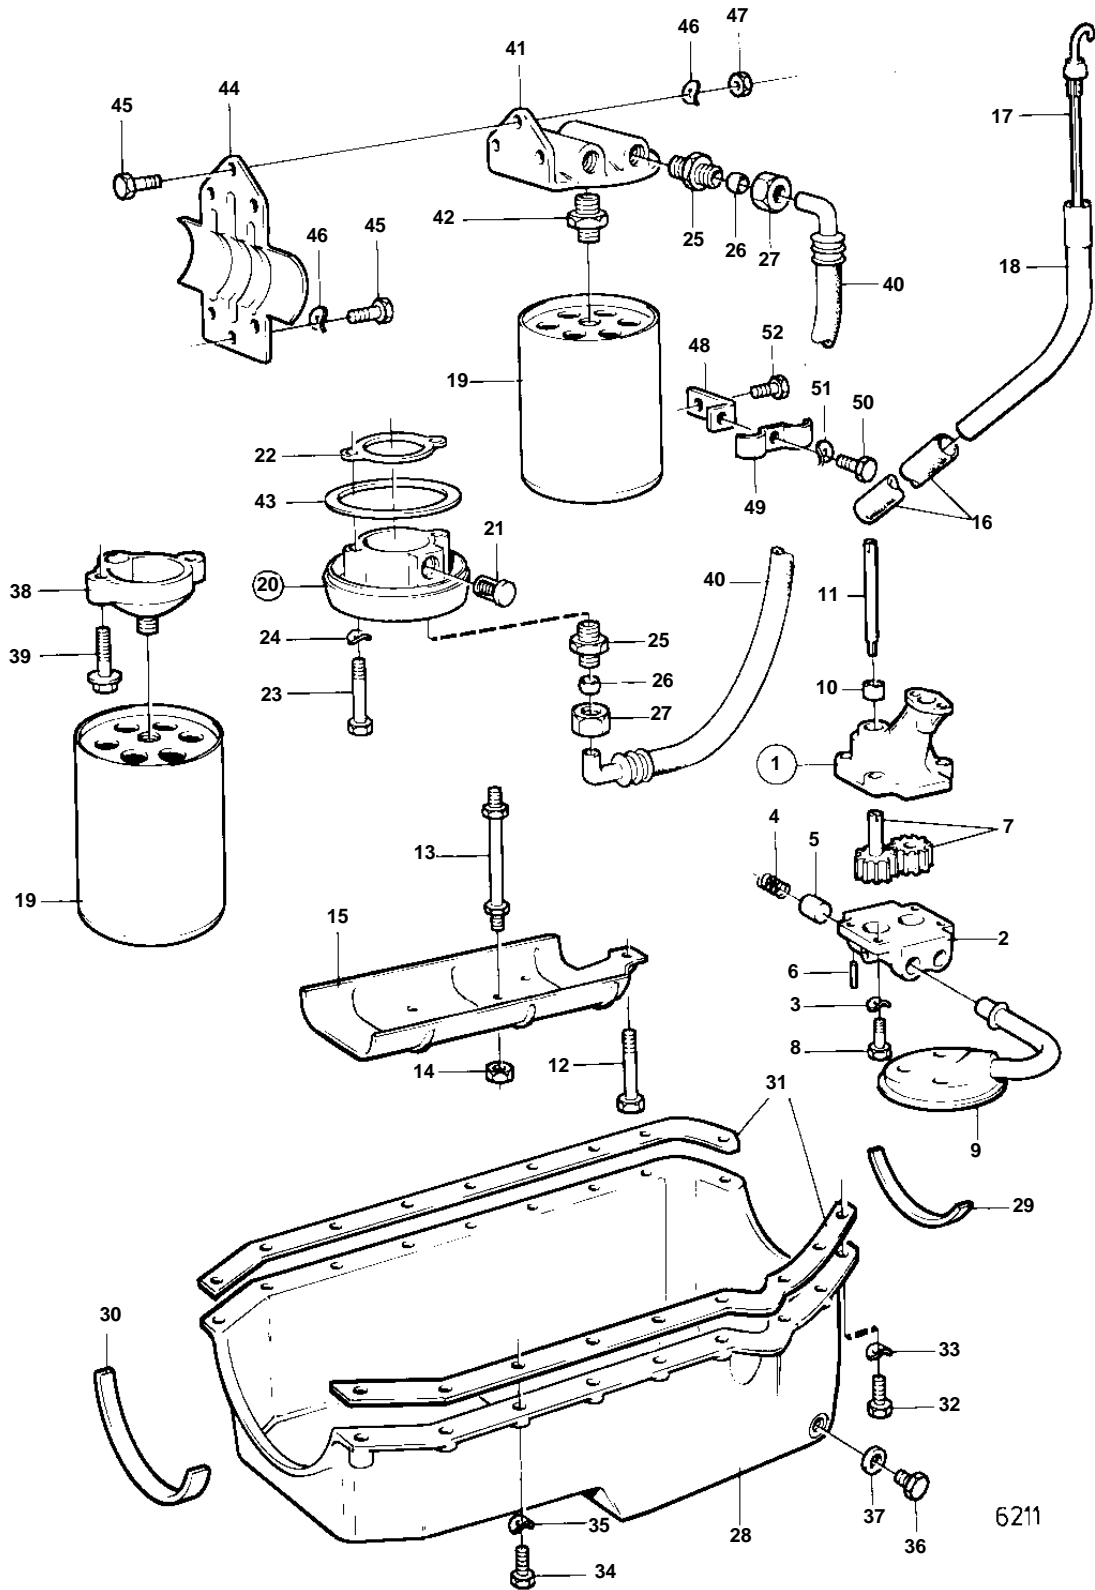

BB225A

6211

BB225A

REF	PART NO.	QTY	DESCRIPTION	SEE SEC.	NOTES
1	835371	1	Oil pump		
2		1	· Cover		
3	941906	4	· Spring washer		
4		1	· Spring		
5	835376	1	· Spring		
6		1	· Spring catch		
7		2	· GEAR		
8	955513	4	· Hexagon screw		
9		1	Oil strainer		
10	835374	1	Sleeve		
11	835373	1	Shaft		
12	955550	1	Hexagon screw		
13	835038	5	Stud	17174	
14	835368	5	Nut		
15		1	Partition wall		
16	945460	1	Tube		L = 711 MM
17	835414	1	Oil dipstick		
18	826491	1	Tube		
19	835440	1	Oil filter		
			Bulletin P-21-7-1	P-21-7-1-EN	Oil Filters, GM gas engines
20	841339	1	Connector		
21		1	· VALVE		
22	856007	1	Gasket		(841370)
23	955527	2	Hexagon screw		
24	941907	2	Spring washer		
25	941750	4	Nipple		
26	956970	4	Ferrule		
27	956984	4	Fitting nut		
28		1	Crankcase		
29	835411	1	Seal		
30	834774	1	Seal		
31	855729	1	Gasket		
32	955523	4	Hexagon screw		
33	941907	4	Spring washer		
34	955511	14	Hexagon screw		(835369)
35	941906	14	Spring washer		
36	841215	1	Plug		
37	841952	1	Gasket		(818688)
40	841360	2	Hose assembly		
41	841363	1	Cardboard tube		
42	841174	1	Filter retainer		
43	948882	1	O-ring		
44	841383	1	Bracket		SEE GROUP 2B
45	955524	6	Hexagon screw		
46	941907	6	Spring washer		
47	955826	3	Hexagon nut		
48		1	Bracket		
49	942421	1	Clamp		
50	947224	1	Hexagon screw		
51	941906	1	Spring washer		
52		X	BOLT	17174	