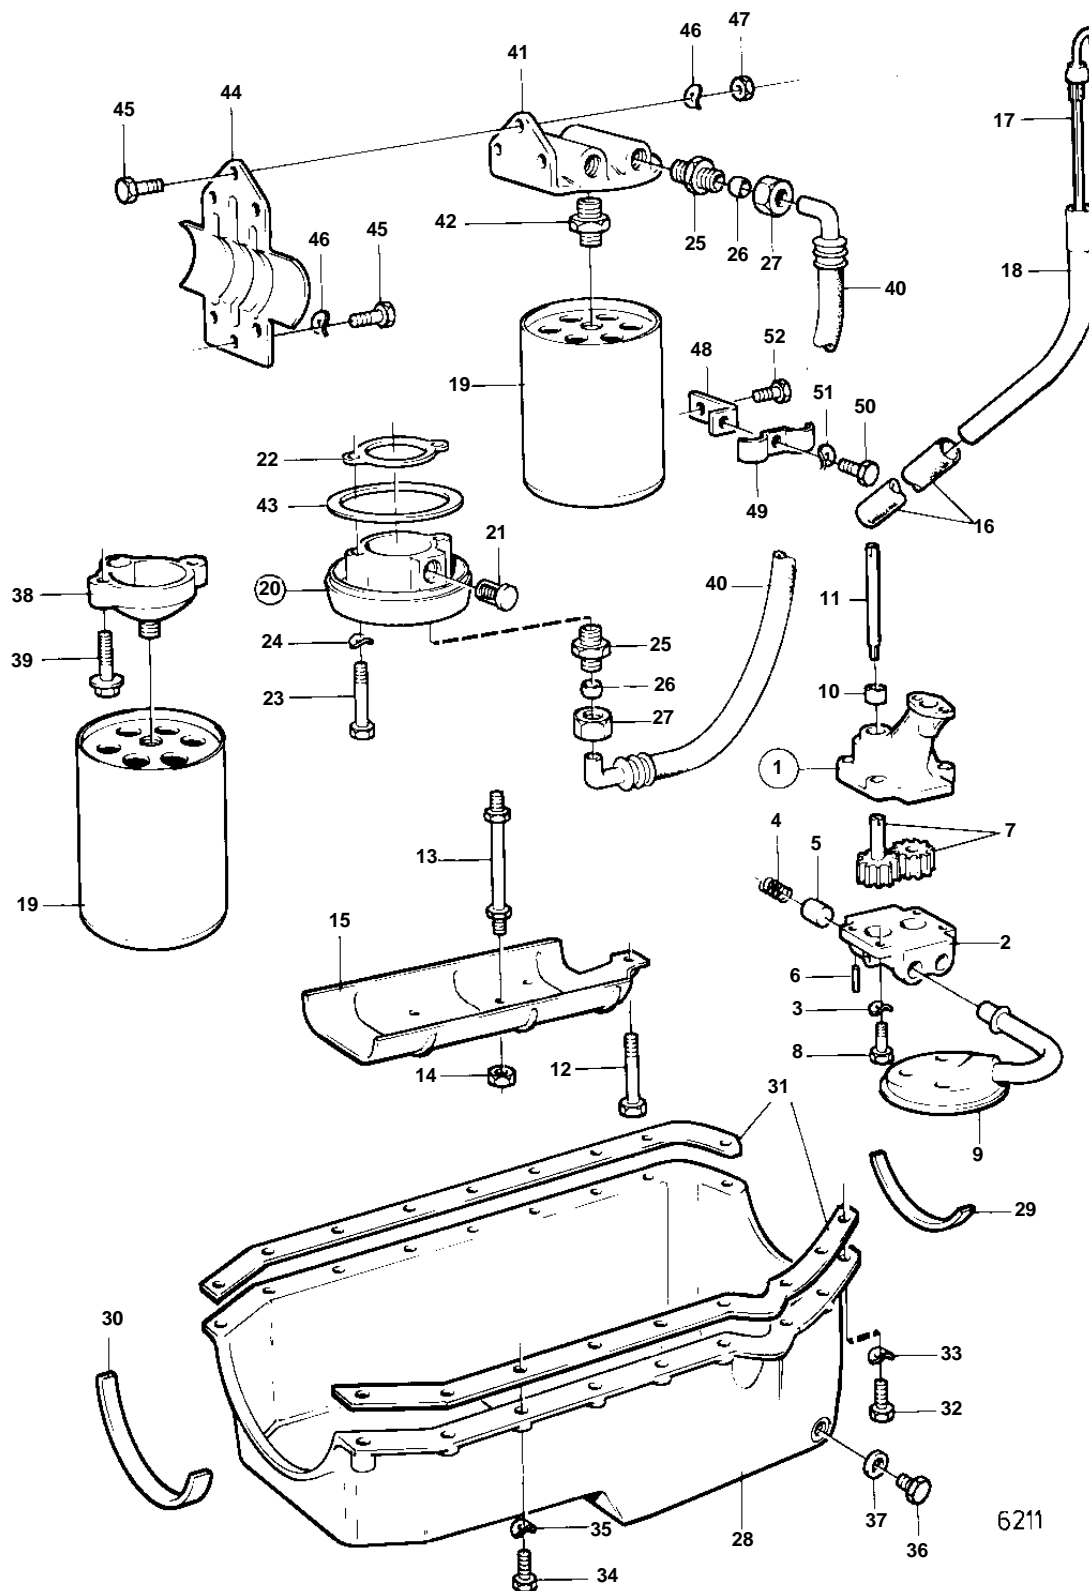

BB225A

6211

## BB225A

REF	PART NO.	QTY	DESCRIPTION	SEE SEC.	NOTES
1	835371	1	Oil pump		
2		1	· Cover		
3	941906	4	· Spring washer		
4		1	· Spring		
5	835376	1	· Spring		
6		1	· Spring catch		
7		2	· GEAR		
8	955513	4	· Hexagon screw		
9		1	Oil strainer		
10	835374	1	Sleeve		
11	835373	1	Shaft		
12	955550	1	Hexagon screw		
13	835038	5	Stud	17174	
14	835368	5	Nut		
15		1	Partition wall		
16	945460	1	Tube		L = 711 MM
17	835414	1	Oil dipstick		
18	826491	1	Tube		
19	835440	1	Oil filter		
			Bulletin P-21-7-1	P-21-7-1-EN	Oil Filters, GM gas engines
20	841339	1	Connector		
21		1	· VALVE		
22	856007	1	Gasket		(841370)
23	955527	2	Hexagon screw		
24	941907	2	Spring washer		
25	941750	4	Nipple		
26	956970	4	Ferrule		
27	956984	4	Fitting nut		
28		1	Crankcase		
29	835411	1	Seal		
30	834774	1	Seal		
31	855729	1	Gasket		
32	955523	4	Hexagon screw		
33	941907	4	Spring washer		
34	955511	14	Hexagon screw		(835369)
35	941906	14	Spring washer		
36	841215	1	Plug		
37	841952	1	Gasket		(818688)
40	841360	2	Hose assembly		
41	841363	1	Cardboard tube		
42	841174	1	Filter retainer		
43	948882	1	O-ring		
44	841383	1	Bracket		SEE GROUP 2B
45	955524	6	Hexagon screw		
46	941907	6	Spring washer		
47	955826	3	Hexagon nut		
48		1	Bracket		
49	942421	1	Clamp		
50	947224	1	Hexagon screw		
51	941906	1	Spring washer		
52		X	BOLT	17174	