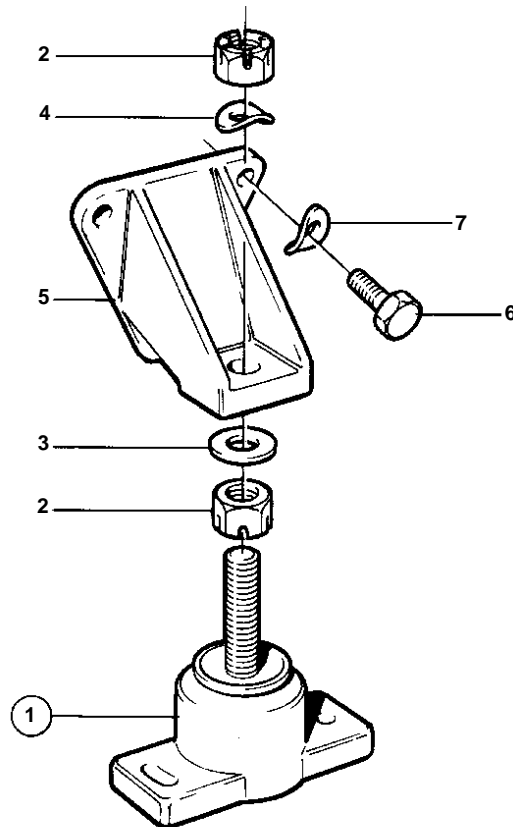

AQ225D, AQ225E

6116

AQ225D, AQ225E

REF	PART NO.	QTY	DESCRIPTION
1	835449	2	Rubber cushion
2	944236	4	• Lock nut
3	955900	2	Washer
4	941912	2	Spring washer
5	835459	2	Engine mountings
6	955535	6	Hexagon screw
7	942336	6	Spring washer