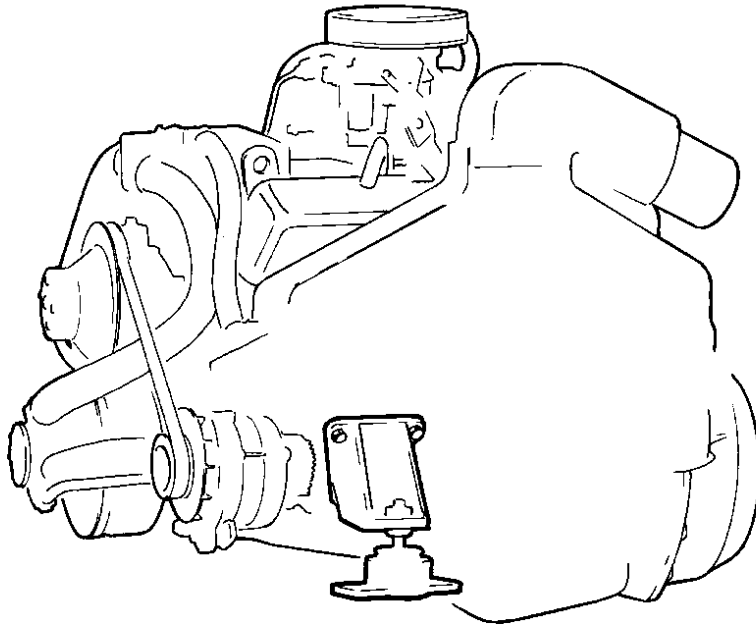

AQ225D, AQ225E

6116

AQ225D, AQ225E

REF	PART NO.	QTY	DESCRIPTION
1	835449	2	Rubber cushion
2	944236	4	• Lock nut
3	955900	2	Washer
4	941912	2	Spring washer
5	835459	2	Engine mountings
6	955535	6	Hexagon screw
7	942336	6	Spring washer