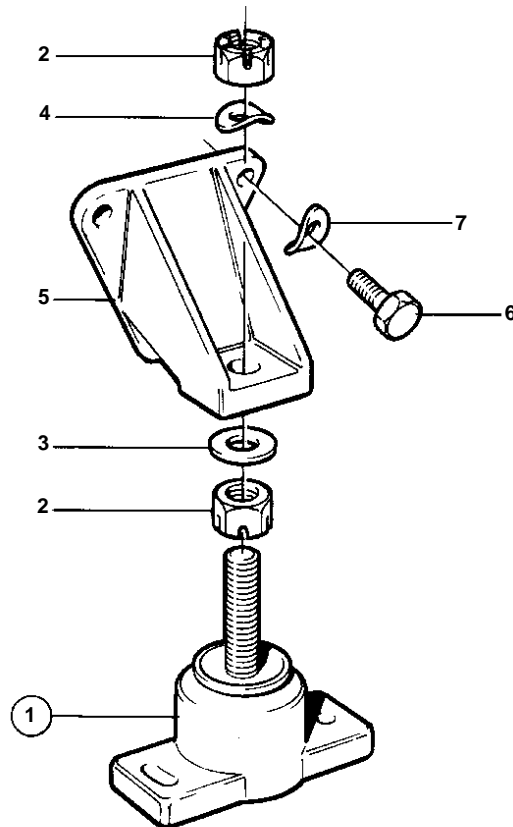

AQ225F

6116

AQ225F

REF	PART NO.	QTY	DESCRIPTION
1	835449	2	Rubber cushion
2	944236	4	· Lock nut
3	955900	2	Washer
4	941912	2	Spring washer
5	835459	2	Engine mountings
6	955535	6	Hexagon screw
7	942336	6	Spring washer