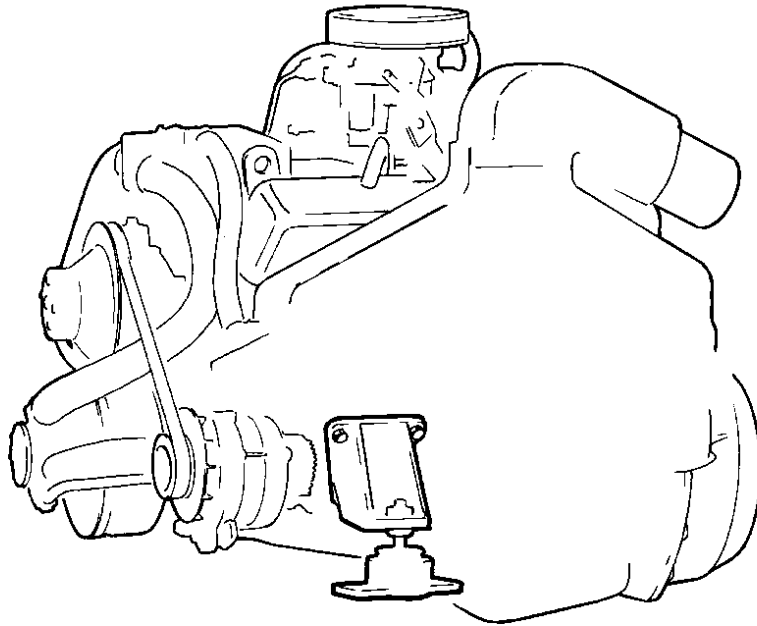

AQ225F

6116

AQ225F

REF	PART NO.	QTY	DESCRIPTION
1	835449	2	Rubber cushion
2	944236	4	· Lock nut
3	955900	2	Washer
4	941912	2	Spring washer
5	835459	2	Engine mountings
6	955535	6	Hexagon screw
7	942336	6	Spring washer