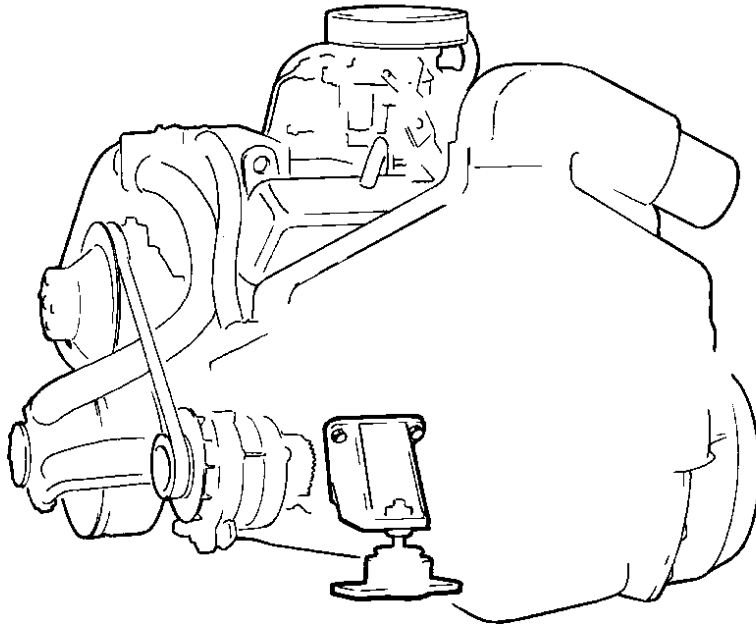

AQ225D, AQ225E

6116

AQ225D, AQ225E

REF	PART NO.	QTY	DESCRIPTION
1	835449	2	Rubber cushion
2	944236	4	· Lock nut
3	955900	2	Washer
4	941912	2	Spring washer
5	835459	2	Engine mountings
6	955535	6	Hexagon screw
7	942336	6	Spring washer