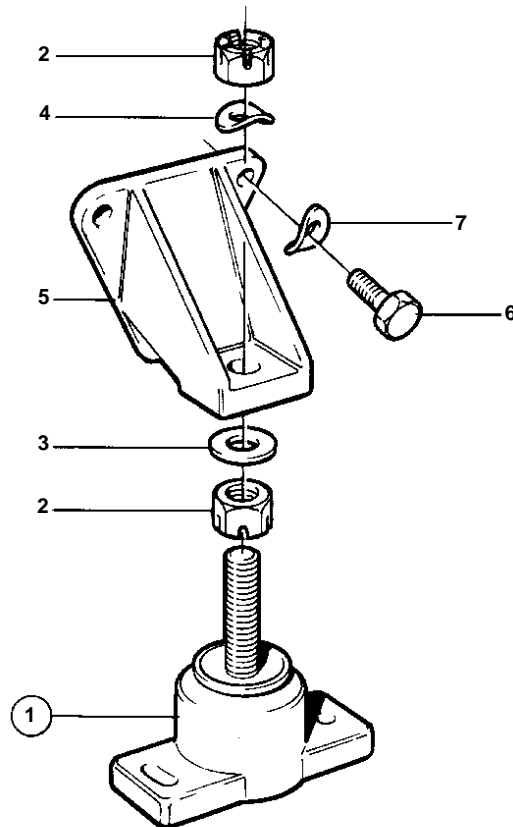

AQ225D, AQ225E

6116

AQ225D, AQ225E

REF	PART NO.	QTY	DESCRIPTION
1	835449	2	Rubber cushion
2	944236	4	· Lock nut
3	955900	2	Washer
4	941912	2	Spring washer
5	835459	2	Engine mountings
6	955535	6	Hexagon screw
7	942336	6	Spring washer