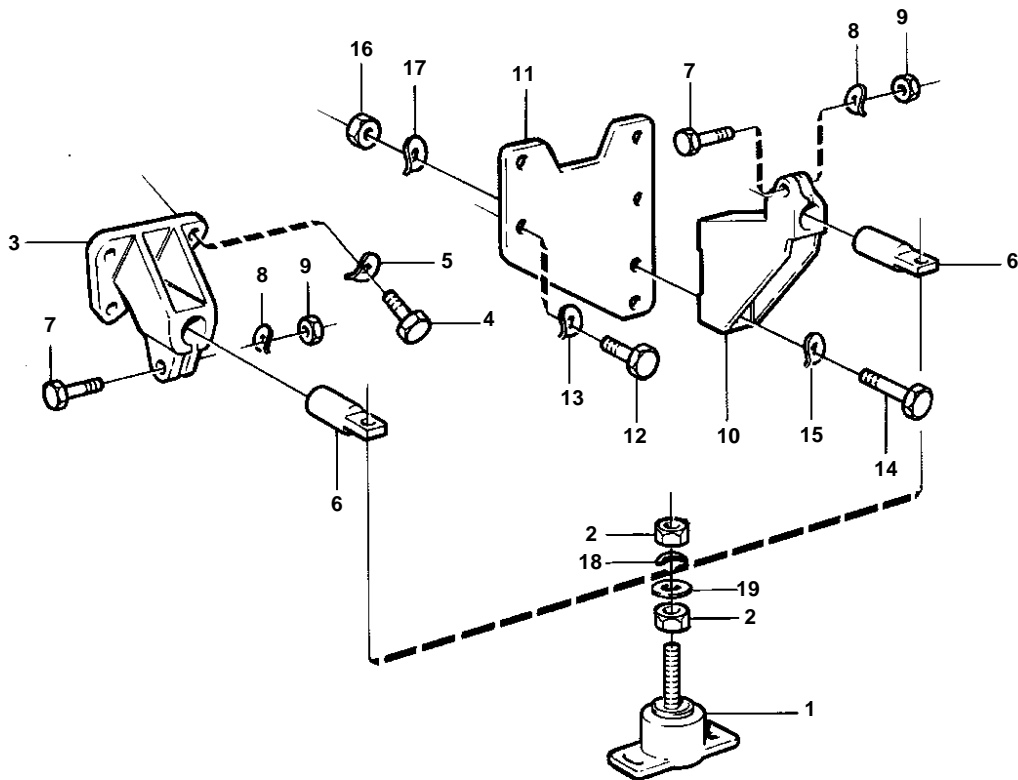

BB225AV

6182

BB225AV

REF	PART NO.	QTY	DESCRIPTION	NOTES
1	841355	4	Rubber cushion	
2		8	• Hexagon nut	
3		2	Engine mountings	
4	941939	6	Screw	
5	942336	6	Spring washer	
6	841247	4	Dowel	
7	955550	2	Hexagon screw	L = 51 MM
	955551	2	Hexagon screw	L = 57 MM
8	941909	4	Spring washer	
9	950355	4	Lock nut	
10		2	Engine mountings	
11		2	Support	
12	955548	8	Hexagon screw	
13	941909	8	Spring washer	
14	955550	4	Hexagon screw	
15	941909	2	Spring washer	
16	940157	2	Hexagon nut	
17	941909	2	Spring washer	
18	941914	4	Spring washer	
19	955902	4	Washer	