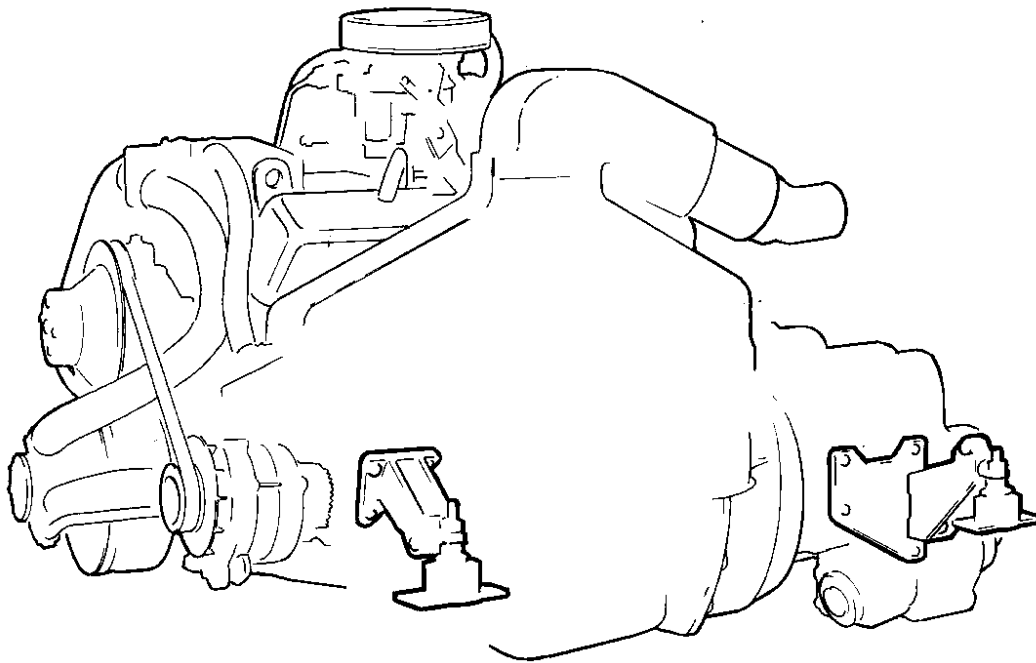

BB225AV

6182

BB225AV

REF	PART NO.	QTY	DESCRIPTION	NOTES
1	841355	4	Rubber cushion	
2		8	• Hexagon nut	
3		2	Engine mountings	
4	941939	6	Screw	
5	942336	6	Spring washer	
6	841247	4	Dowel	
7	955550	2	Hexagon screw	L = 51 MM
	955551	2	Hexagon screw	L = 57 MM
8	941909	4	Spring washer	
9	950355	4	Lock nut	
10		2	Engine mountings	
11		2	Support	
12	955548	8	Hexagon screw	
13	941909	8	Spring washer	
14	955550	4	Hexagon screw	
15	941909	2	Spring washer	
16	940157	2	Hexagon nut	
17	941909	2	Spring washer	
18	941914	4	Spring washer	
19	955902	4	Washer	