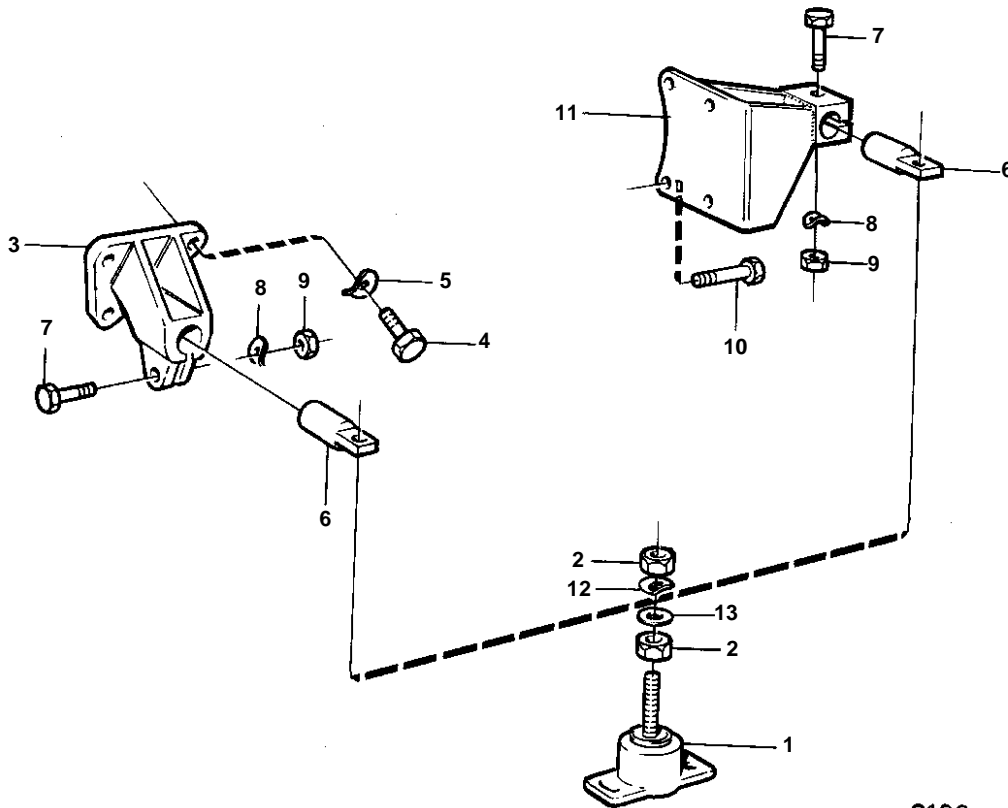

BB225B

6183

**BB225B**

REF	PART NO.	QTY	DESCRIPTION	NOTES
1	841355	4	Rubber cushion	
2		8	• Hexagon nut	
3		2	Engine mountings	
4	941939	6	Screw	
5	942336	6	Spring washer	EARLY TYPE
6	841247	4	Dowel	
7	955550	2	Hexagon screw	L = 51 MM, EARLY TYPE
	955551	2	Hexagon screw	L = 57 MM, EARLY TYPE
	955551	4	Hexagon screw	L = 57 MM, LATE TYPE
8	941909	4	Spring washer	
9	950355	4	Lock nut	
10	955548	8	Hexagon screw	
11	841580	1	Engine bracket	S.B
		1	Bracket	P
12	941914	4	Spring washer	
13	955902	4	Washer	