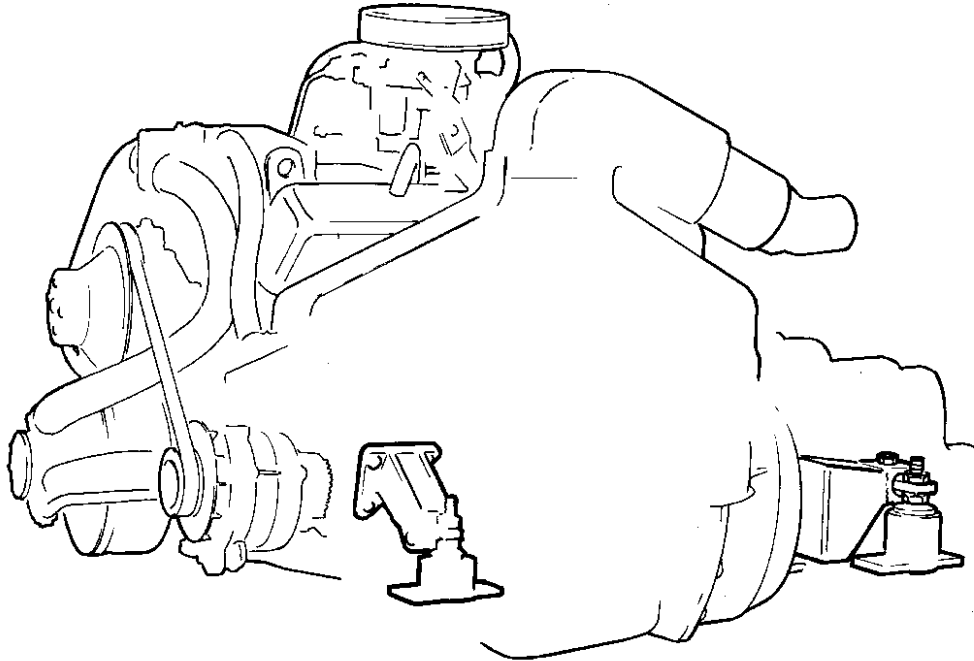

BB225B

6183

**BB225B**

REF	PART NO.	QTY	DESCRIPTION	NOTES
1	841355	4	Rubber cushion	
2		8	• Hexagon nut	
3		2	Engine mountings	
4	941939	6	Screw	
5	942336	6	Spring washer	EARLY TYPE
6	841247	4	Dowel	
7	955550	2	Hexagon screw	L = 51 MM, EARLY TYPE
	955551	2	Hexagon screw	L = 57 MM, EARLY TYPE
	955551	4	Hexagon screw	L = 57 MM, LATE TYPE
8	941909	4	Spring washer	
9	950355	4	Lock nut	
10	955548	8	Hexagon screw	
11	841580	1	Engine bracket	S.B
		1	Bracket	P
12	941914	4	Spring washer	
13	955902	4	Washer	