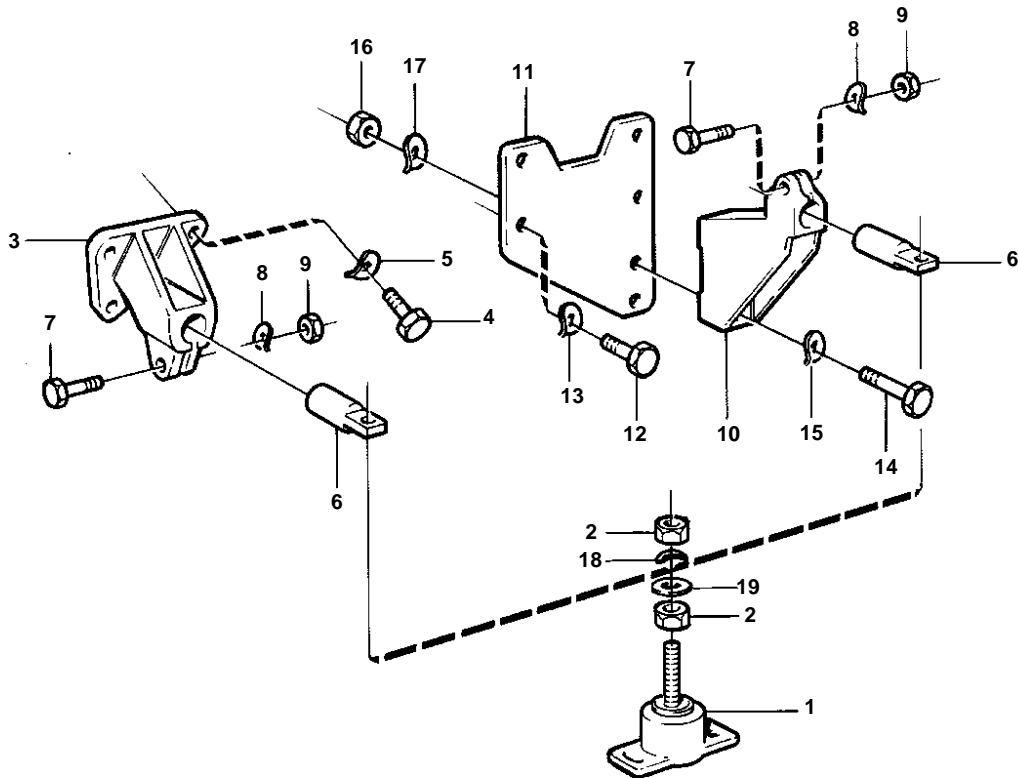

BB225A

6182

**BB225A**

REF	PART NO.	QTY	DESCRIPTION	NOTES
1	841355	4	Rubber cushion	
2		8	• Hexagon nut	
3		2	Engine mountings	
4	941939	6	Screw	
5	942336	6	Spring washer	
6	841247	4	Dowel	
7	955550	2	Hexagon screw	L = 51 MM
	955551	2	Hexagon screw	L = 57 MM
8	941909	4	Spring washer	
9	950355	4	Lock nut	
10		2	Engine mountings	
14	955550	4	Hexagon screw	
15	941909	2	Spring washer	
18	941914	4	Spring washer	
19	955902	4	Washer	