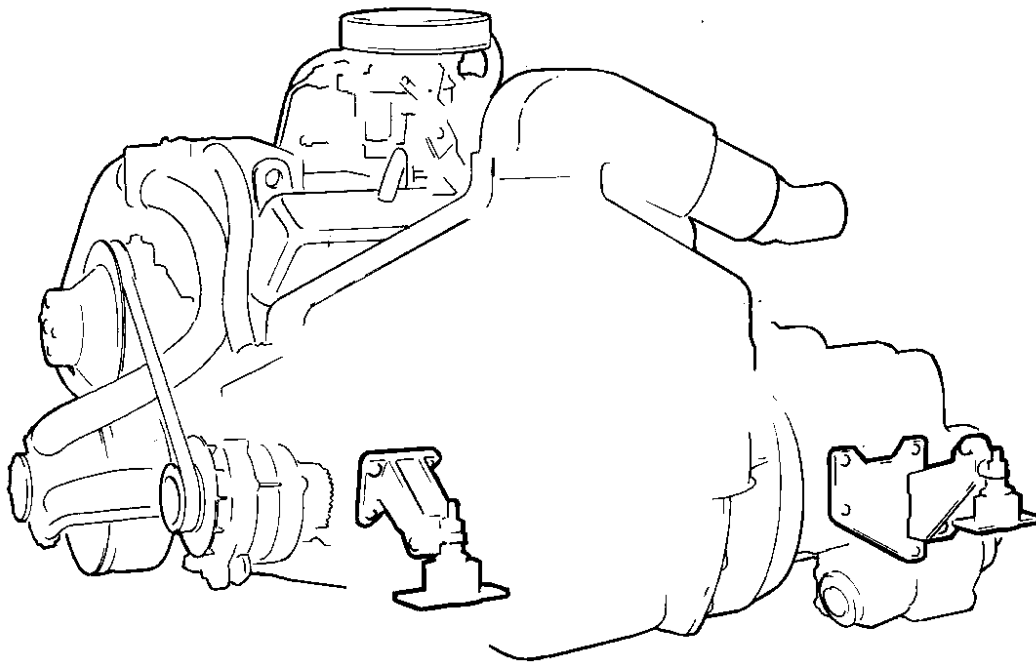

BB225A

6182

**BB225A**

REF	PART NO.	QTY	DESCRIPTION	NOTES
1	841355	4	Rubber cushion	
2		8	• Hexagon nut	
3		2	Engine mountings	
4	941939	6	Screw	
5	942336	6	Spring washer	
6	841247	4	Dowel	
7	955550	2	Hexagon screw	L = 51 MM
	955551	2	Hexagon screw	L = 57 MM
8	941909	4	Spring washer	
9	950355	4	Lock nut	
10		2	Engine mountings	
14	955550	4	Hexagon screw	
15	941909	2	Spring washer	
18	941914	4	Spring washer	
19	955902	4	Washer	