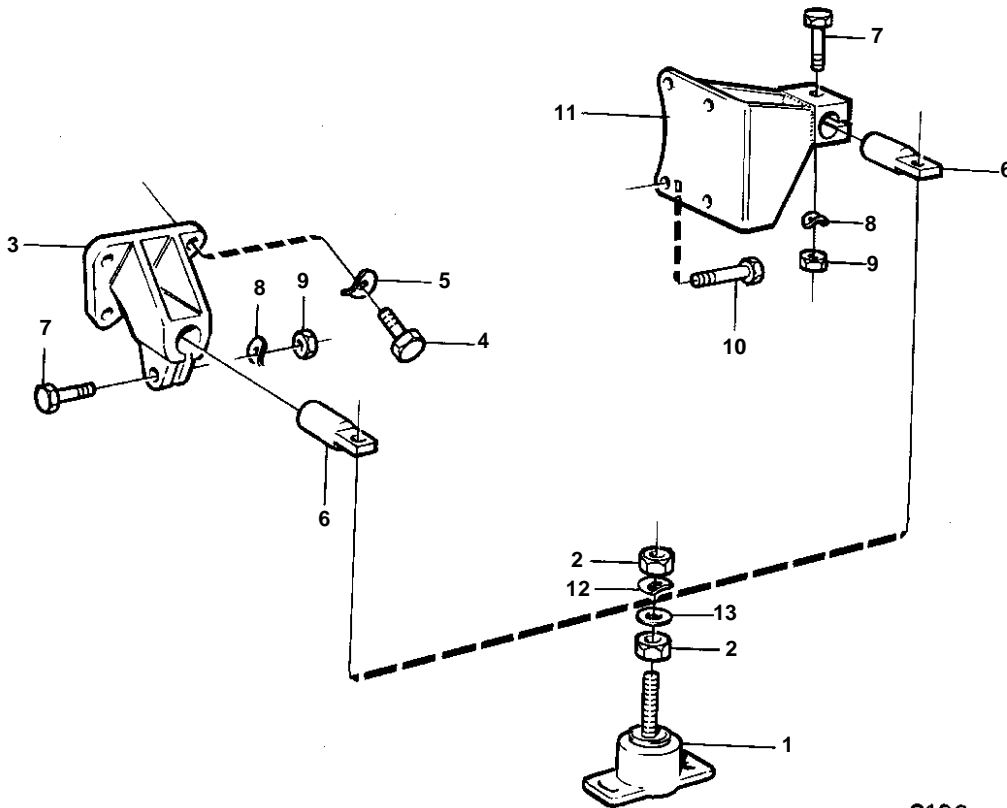

BB225B

6183

**BB225B**

| REF | PART NO. | QTY | DESCRIPTION      | NOTES                 |
|-----|----------|-----|------------------|-----------------------|
| 1   | 841355   | 4   | Rubber cushion   |                       |
| 2   |          | 8   | • Hexagon nut    |                       |
| 3   |          | 2   | Engine mountings |                       |
| 4   | 941939   | 6   | Screw            |                       |
| 5   | 942336   | 6   | Spring washer    | EARLY TYPE            |
| 6   | 841247   | 4   | Dowel            |                       |
| 7   | 955550   | 2   | Hexagon screw    | L = 51 MM, EARLY TYPE |
|     | 955551   | 2   | Hexagon screw    | L = 57 MM, EARLY TYPE |
|     | 955551   | 4   | Hexagon screw    | L = 57 MM, LATE TYPE  |
| 8   | 941909   | 4   | Spring washer    |                       |
| 9   | 950355   | 4   | Lock nut         |                       |
| 10  | 955548   | 8   | Hexagon screw    |                       |
| 11  | 841580   | 1   | Engine bracket   | S.B                   |
|     |          | 1   | Bracket          | P                     |
| 12  | 941914   | 4   | Spring washer    |                       |
| 13  | 955902   | 4   | Washer           |                       |