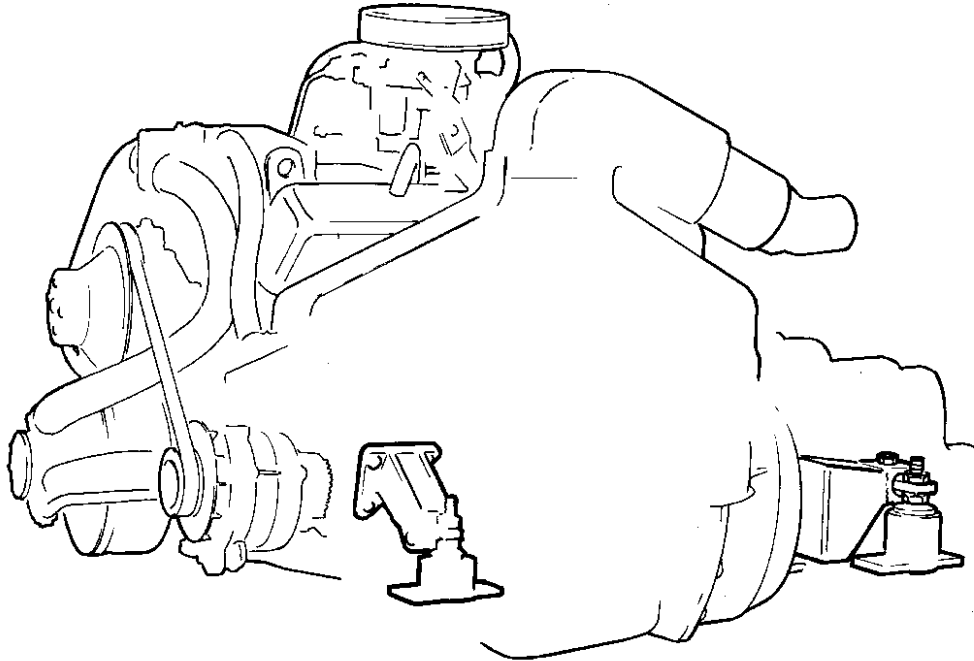

BB225B

6183

**BB225B**

| REF | PART NO. | QTY | DESCRIPTION      | NOTES                 |
|-----|----------|-----|------------------|-----------------------|
| 1   | 841355   | 4   | Rubber cushion   |                       |
| 2   |          | 8   | • Hexagon nut    |                       |
| 3   |          | 2   | Engine mountings |                       |
| 4   | 941939   | 6   | Screw            |                       |
| 5   | 942336   | 6   | Spring washer    | EARLY TYPE            |
| 6   | 841247   | 4   | Dowel            |                       |
| 7   | 955550   | 2   | Hexagon screw    | L = 51 MM, EARLY TYPE |
|     | 955551   | 2   | Hexagon screw    | L = 57 MM, EARLY TYPE |
|     | 955551   | 4   | Hexagon screw    | L = 57 MM, LATE TYPE  |
| 8   | 941909   | 4   | Spring washer    |                       |
| 9   | 950355   | 4   | Lock nut         |                       |
| 10  | 955548   | 8   | Hexagon screw    |                       |
| 11  | 841580   | 1   | Engine bracket   | S.B                   |
|     |          | 1   | Bracket          | P                     |
| 12  | 941914   | 4   | Spring washer    |                       |
| 13  | 955902   | 4   | Washer           |                       |