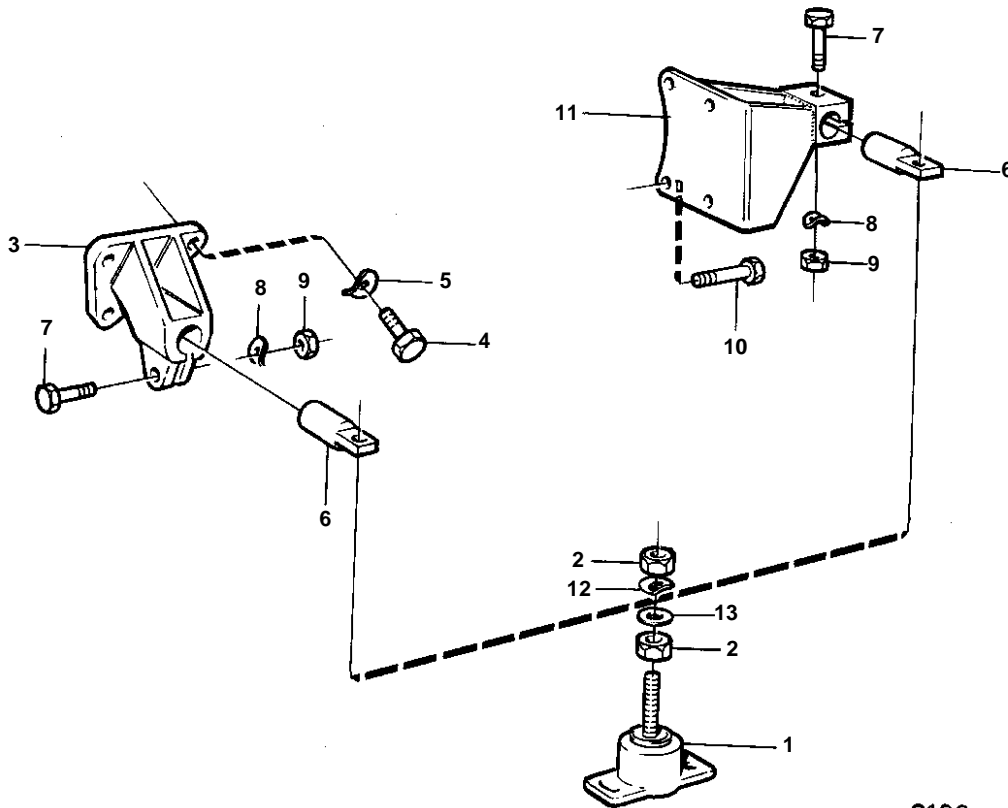

BB225B

6183

BB225B

REF	PART NO.	QTY	DESCRIPTION	NOTES
1	841355	4	Rubber cushion	
2		8	• Hexagon nut	
3		2	Engine mountings	
4	941939	6	Screw	
5	942336	6	Spring washer	EARLY TYPE
6	841247	4	Dowel	
7	955550	2	Hexagon screw	L = 51 MM, EARLY TYPE
	955551	2	Hexagon screw	L = 57 MM, EARLY TYPE
	955551	4	Hexagon screw	L = 57 MM, LATE TYPE
8	941909	4	Spring washer	
9	950355	4	Lock nut	
10	955548	8	Hexagon screw	
11	841580	1	Engine bracket	S.B
		1	Bracket	P
12	941914	4	Spring washer	
13	955902	4	Washer	