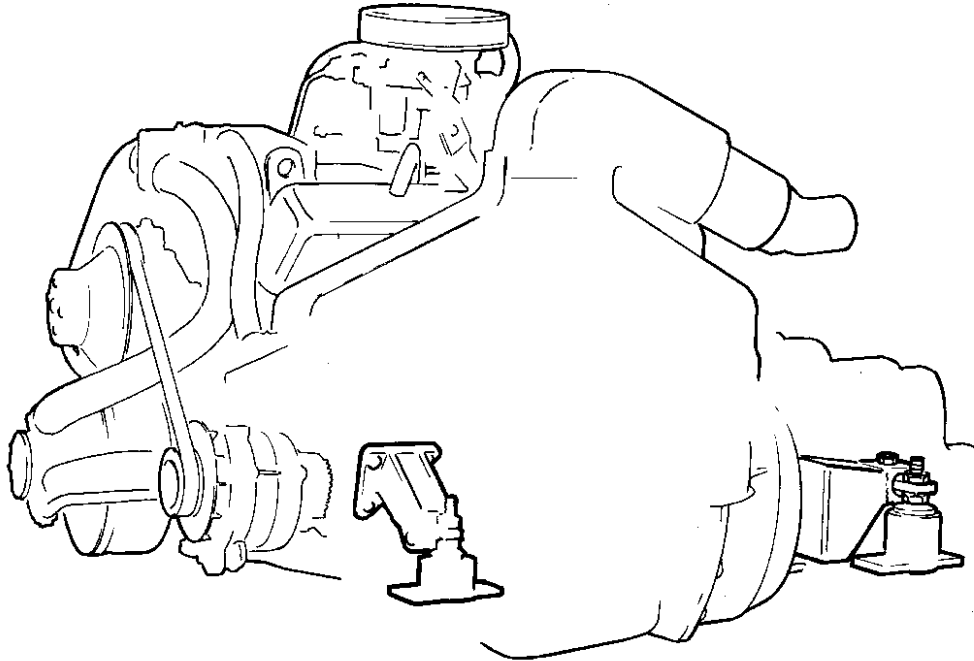

BB225B

6183

BB225B

REF	PART NO.	QTY	DESCRIPTION	NOTES
1	841355	4	Rubber cushion	
2		8	• Hexagon nut	
3		2	Engine mountings	
4	941939	6	Screw	
5	942336	6	Spring washer	EARLY TYPE
6	841247	4	Dowel	
7	955550	2	Hexagon screw	L = 51 MM, EARLY TYPE
	955551	2	Hexagon screw	L = 57 MM, EARLY TYPE
	955551	4	Hexagon screw	L = 57 MM, LATE TYPE
8	941909	4	Spring washer	
9	950355	4	Lock nut	
10	955548	8	Hexagon screw	
11	841580	1	Engine bracket	S.B
		1	Bracket	P
12	941914	4	Spring washer	
13	955902	4	Washer	