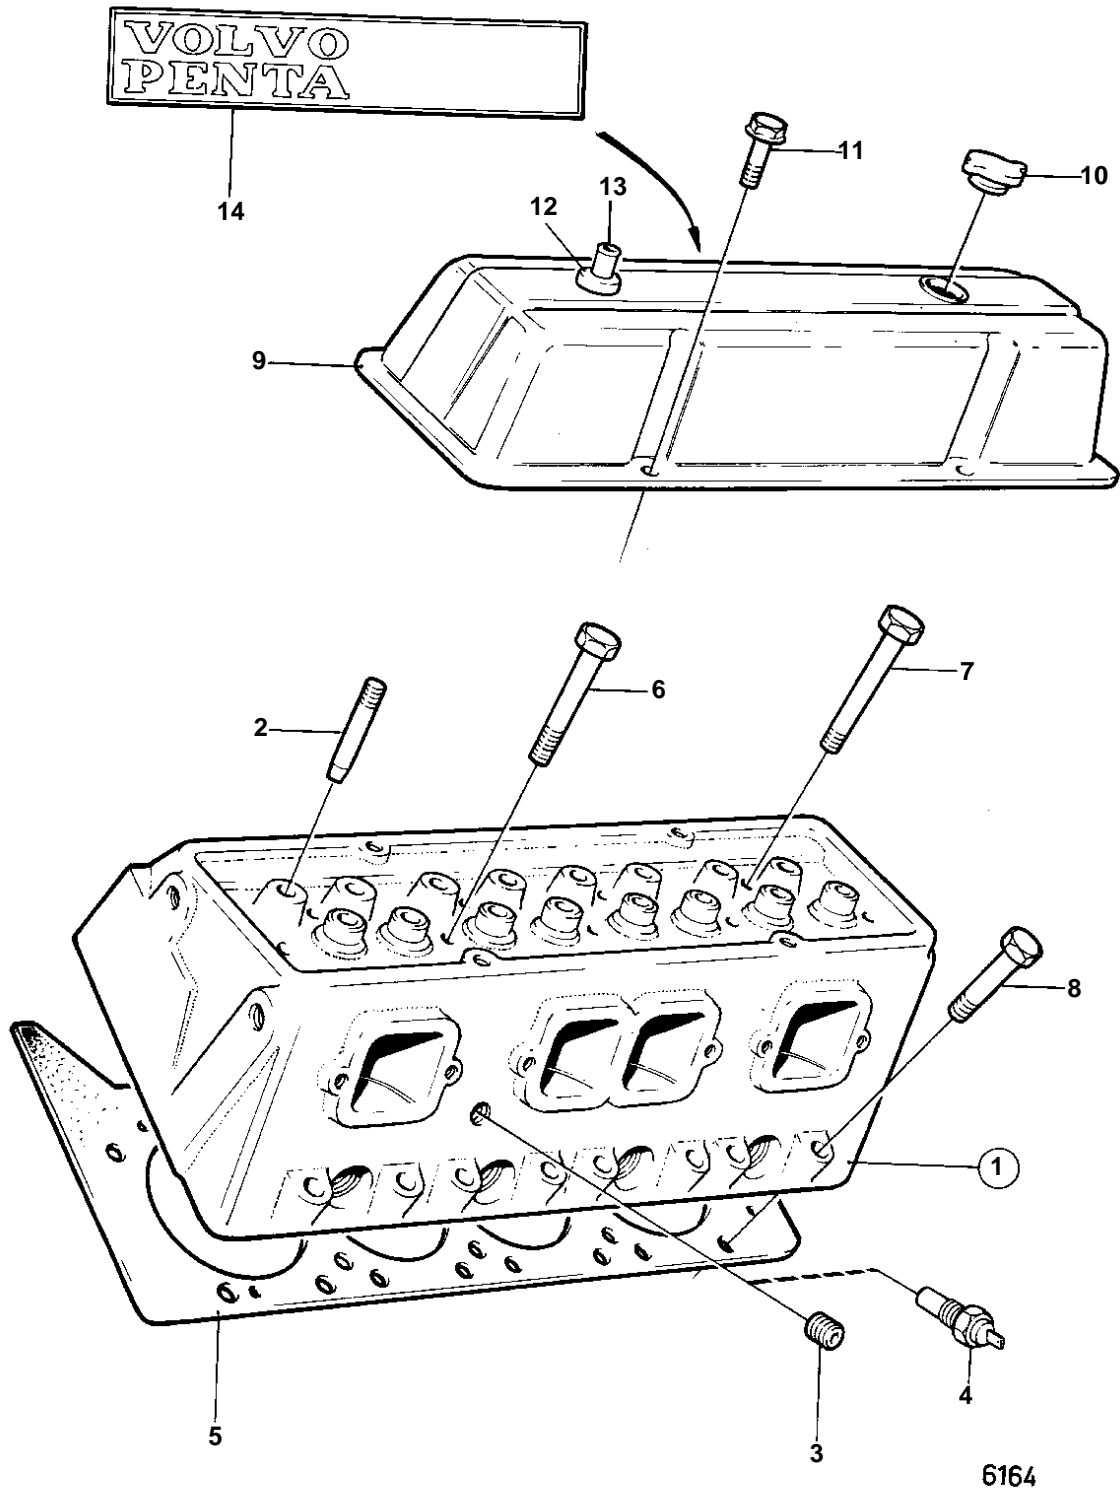

BB225AV

BB225AV

REF	PART NO.	QTY	DESCRIPTION	SEE SEC.	NOTES
1		2	Cylinder head		MO-15652
		2	Cylinder head		REPLACED BY 1EA CYLINDER HEAD 841869, 4EA INLET VALVES 841860, 4EA EXHAUST VALVES 835541 AND 0,25PC SEAL KIT 855564., MO15653-
2	835108	16	• Stud	17185	
3	952358	1	Plug		
4		1	Thermo monitor		
5	841207	2	Gasket		
6	835077	14	Screw		
7	835079	4	Screw		
8	835078	16	Screw		
9		2	Valve cover		(841212)
10	818620	2	Filler cap		
11	841426	8	Screw		
12	835415	2	Rubber bushing		SEE GROUP 2C
13	841546	2	Hose attachment		SEE GROUP 2C
14		2	Decal		
	841261	X	Sealant		SEE GROUP 9