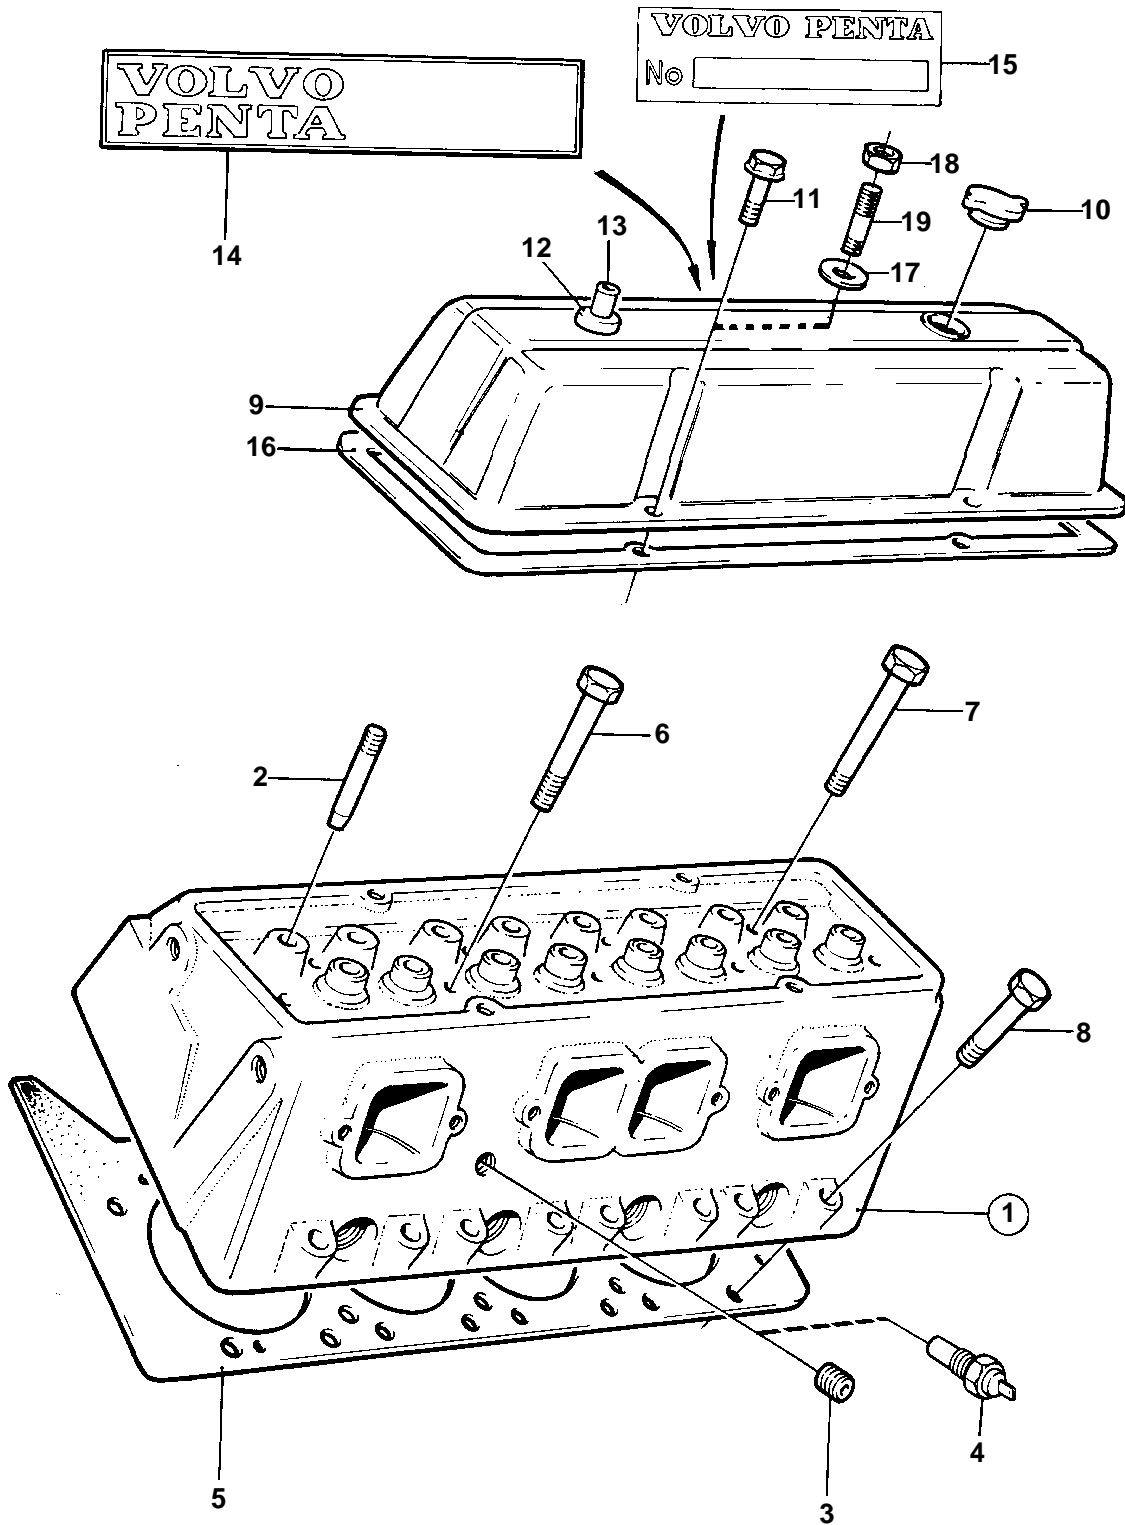

BB225B

7287

## BB225B

REF	PART NO.	QTY	DESCRIPTION	SEE SEC.	NOTES
1		2	Cylinder head		
2	835108	16	· Stud	17186	
3	952358	1	Plug		BB225B MO-20393, BB260B MO-20363.
	968145	1	Plug		BB225B MO20394-, BB260B MO20364-., (952357)
4		1	Thermo monitor		BB225B MO-20393, BB260B MO-20363.
	841890	1	Switch		BB225B MO20394-, BB260B MO20364-.
5	841207	2	Gasket		
6	835077	14	Screw		
7	835079	4	Screw		
8	835078	16	Screw		
9		2	Valve cover		
10	818620	2	Filler cap		
11	841426	8	Screw		
12	835415	2	Rubber bushing		SEE GROUP 2C
13	841546	2	Hose attachment		SEE GROUP 2C
14		2	Decal		
15		1	ENGINE NUMBER DECAL		
	841261	X	Sealant		EARLY TYPE, SEE GROUP 9
16	855590	2	Gasket		BB225B SPEC.867893 AND 867894, BB260B SPEC.867895 AND 867896
17	855593	4	Washer		BB225B SPEC.867893 AND 867894, BB260B SPEC.867895 AND 867896
18		8	Flange nut		BB225B SPEC.867893 AND 867894, BB260B SPEC.867895 AND 867896
19		8	Stud		BB225B SPEC.867893 AND 867894, BB260B SPEC.867895 AND 867896