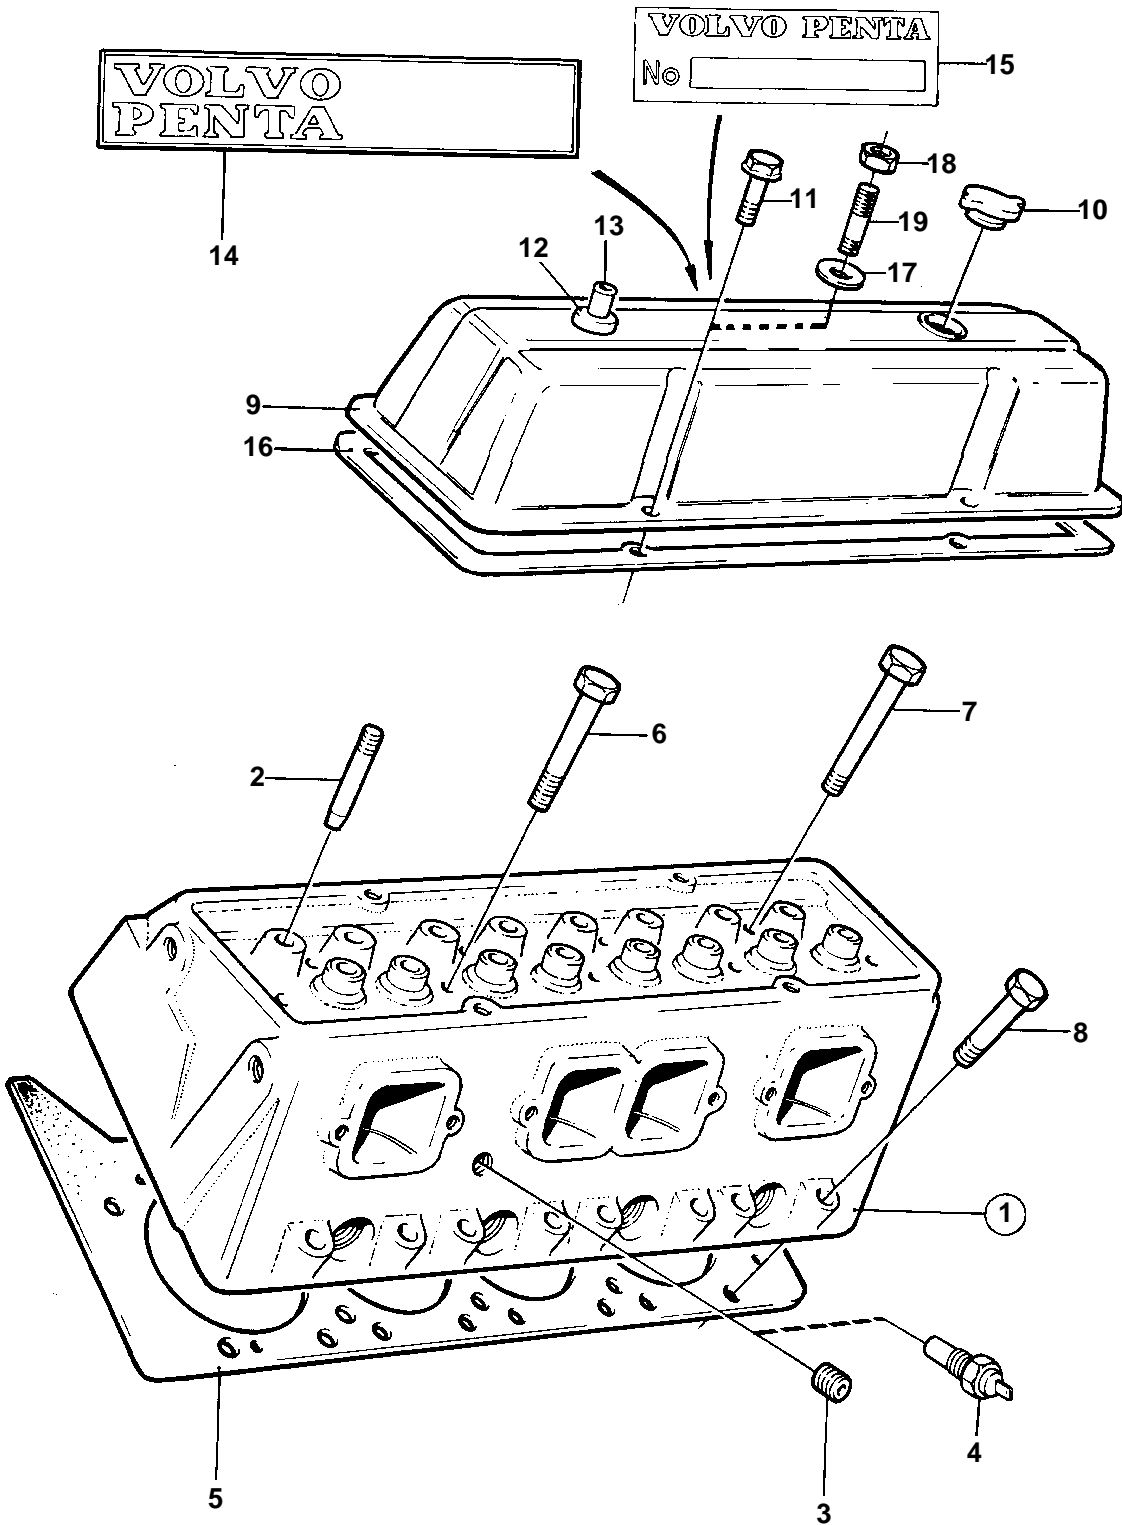

BB225B

7287

BB225B

REF	PART NO.	QTY	DESCRIPTION	SEE SEC.	NOTES
1		2	Cylinder head		
2	835108	16	· Stud	17186	
3	952358	1	Plug		BB225B MO-20393, BB260B MO-20363.
	968145	1	Plug		BB225B MO20394-, BB260B MO20364-., (952357)
4		1	Thermo monitor		BB225B MO-20393, BB260B MO-20363.
	841890	1	Switch		BB225B MO20394-, BB260B MO20364-.
5	841207	2	Gasket		
6	835077	14	Screw		
7	835079	4	Screw		
8	835078	16	Screw		
9		2	Valve cover		
10	818620	2	Filler cap		
11	841426	8	Screw		
12	835415	2	Rubber bushing		SEE GROUP 2C
13	841546	2	Hose attachment		SEE GROUP 2C
14		2	Decal		
15		1	ENGINE NUMBER DECAL		
	841261	X	Sealant		EARLY TYPE, SEE GROUP 9
16	855590	2	Gasket		BB225B SPEC.867893 AND 867894, BB260B SPEC.867895 AND 867896
17	855593	4	Washer		BB225B SPEC.867893 AND 867894, BB260B SPEC.867895 AND 867896
18		8	Flange nut		BB225B SPEC.867893 AND 867894, BB260B SPEC.867895 AND 867896
19		8	Stud		BB225B SPEC.867893 AND 867894, BB260B SPEC.867895 AND 867896