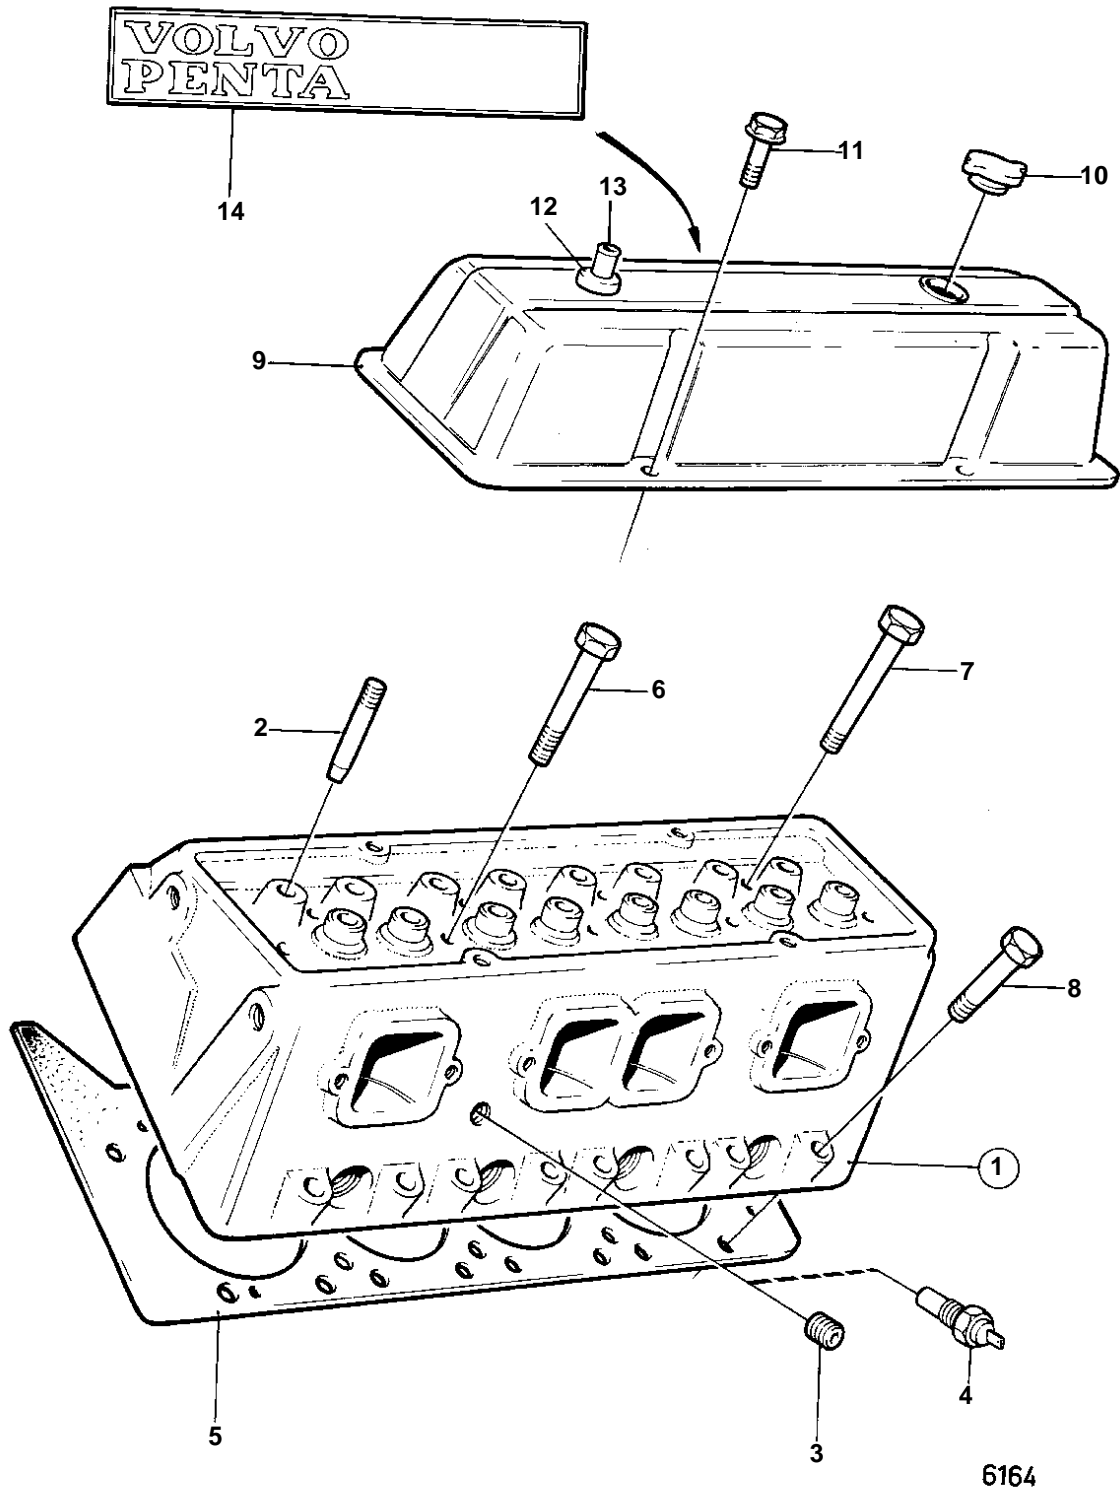

BB225A

## BB225A

REF	PART NO.	QTY	DESCRIPTION	SEE SEC.	NOTES
1		2	Cylinder head		MO-15652
		2	Cylinder head		REPLACED BY 1EA CYLINDER HEAD 841869, 4EA INLET VALVES 841860, 4EA EXHAUST VALVES 835541 AND 0,25PC SEAL KIT 855564., MO15653-
2	835108	16	• Stud	17185	
3	952358	1	Plug		
4		1	Thermo monitor		
5	841207	2	Gasket		
6	835077	14	Screw		
7	835079	4	Screw		
8	835078	16	Screw		
9		2	Valve cover		(841212)
10	818620	2	Filler cap		
11	841426	8	Screw		
12	835415	2	Rubber bushing		SEE GROUP 2C
13	841546	2	Hose attachment		SEE GROUP 2C
14		2	Decal		
		2	Decal		FOR ENGINE WITH OPPOSITE ROTATION.
	841261	X	Sealant		SEE GROUP 9