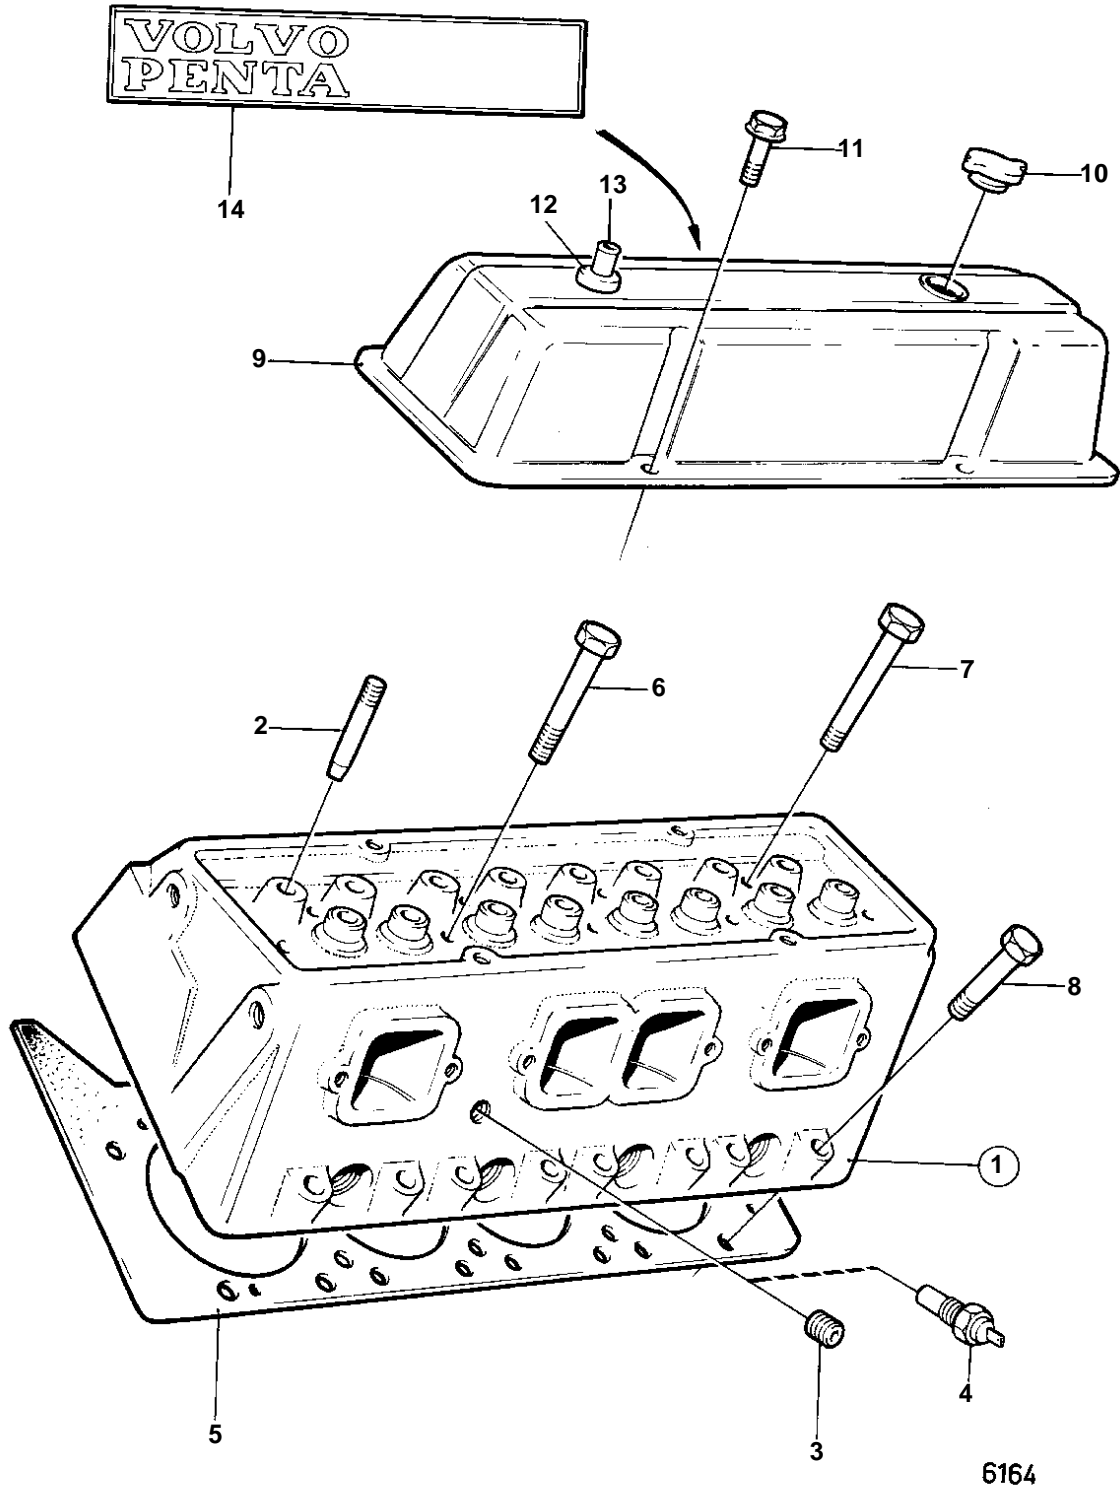

BB225A

## BB225A

REF	PART NO.	QTY	DESCRIPTION	SEE SEC.	NOTES
1		2	Cylinder head		MO-15652
		2	Cylinder head		REPLACED BY 1EA CYLINDER HEAD 841869, 4EA INLET VALVES 841860, 4EA EXHAUST VALVES 835541 AND 0,25PC SEAL KIT 855564., MO15653-
2	835108	16	• Stud	17185	
3	952358	1	Plug		
4		1	Thermo monitor		
5	841207	2	Gasket		
6	835077	14	Screw		
7	835079	4	Screw		
8	835078	16	Screw		
9		2	Valve cover		(841212)
10	818620	2	Filler cap		
11	841426	8	Screw		
12	835415	2	Rubber bushing		SEE GROUP 2C
13	841546	2	Hose attachment		SEE GROUP 2C
14		2	Decal		
		2	Decal		FOR ENGINE WITH OPPOSITE ROTATION.
	841261	X	Sealant		SEE GROUP 9