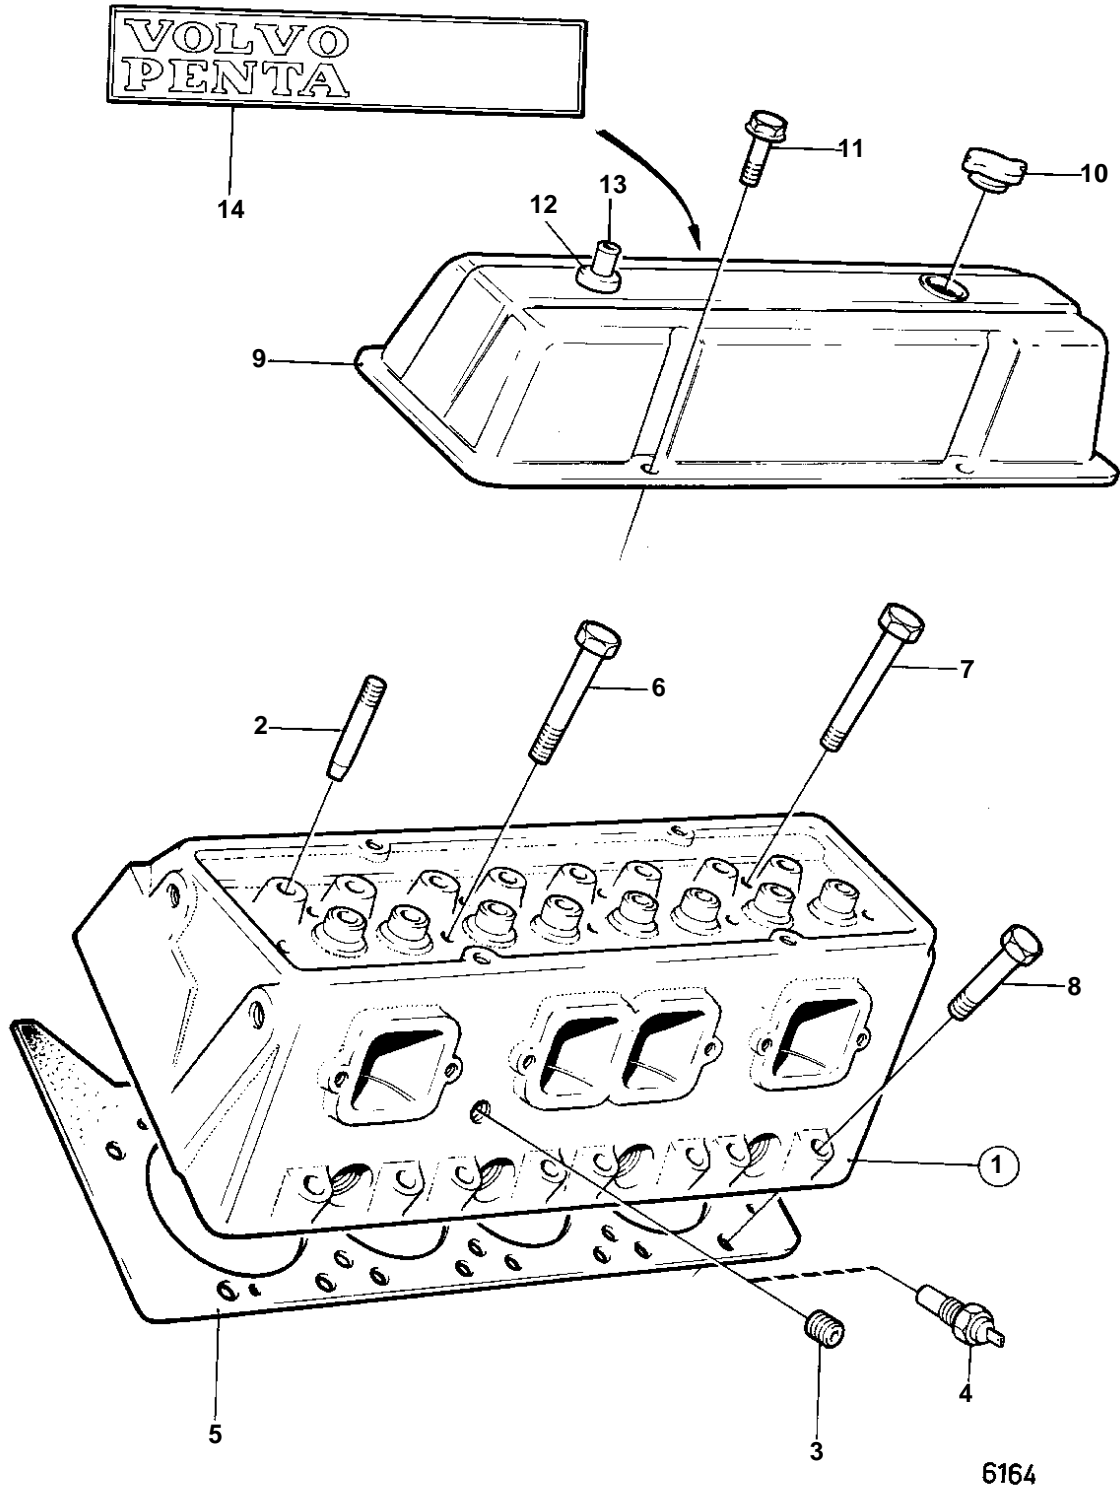

BB225A

BB225A

REF	PART NO.	QTY	DESCRIPTION	SEE SEC.	NOTES
1		2	Cylinder head		MO-15652
		2	Cylinder head		REPLACED BY 1EA CYLINDER HEAD 841869, 4EA INLET VALVES 841860, 4EA EXHAUST VALVES 835541 AND 0,25PC SEAL KIT 855564., MO15653-
2	835108	16	• Stud	17185	
3	952358	1	Plug		
4		1	Thermo monitor		
5	841207	2	Gasket		
6	835077	14	Screw		
7	835079	4	Screw		
8	835078	16	Screw		
9		2	Valve cover		(841212)
10	818620	2	Filler cap		
11	841426	8	Screw		
12	835415	2	Rubber bushing		SEE GROUP 2C
13	841546	2	Hose attachment		SEE GROUP 2C
14		2	Decal		
		2	Decal		FOR ENGINE WITH OPPOSITE ROTATION.
	841261	X	Sealant		SEE GROUP 9