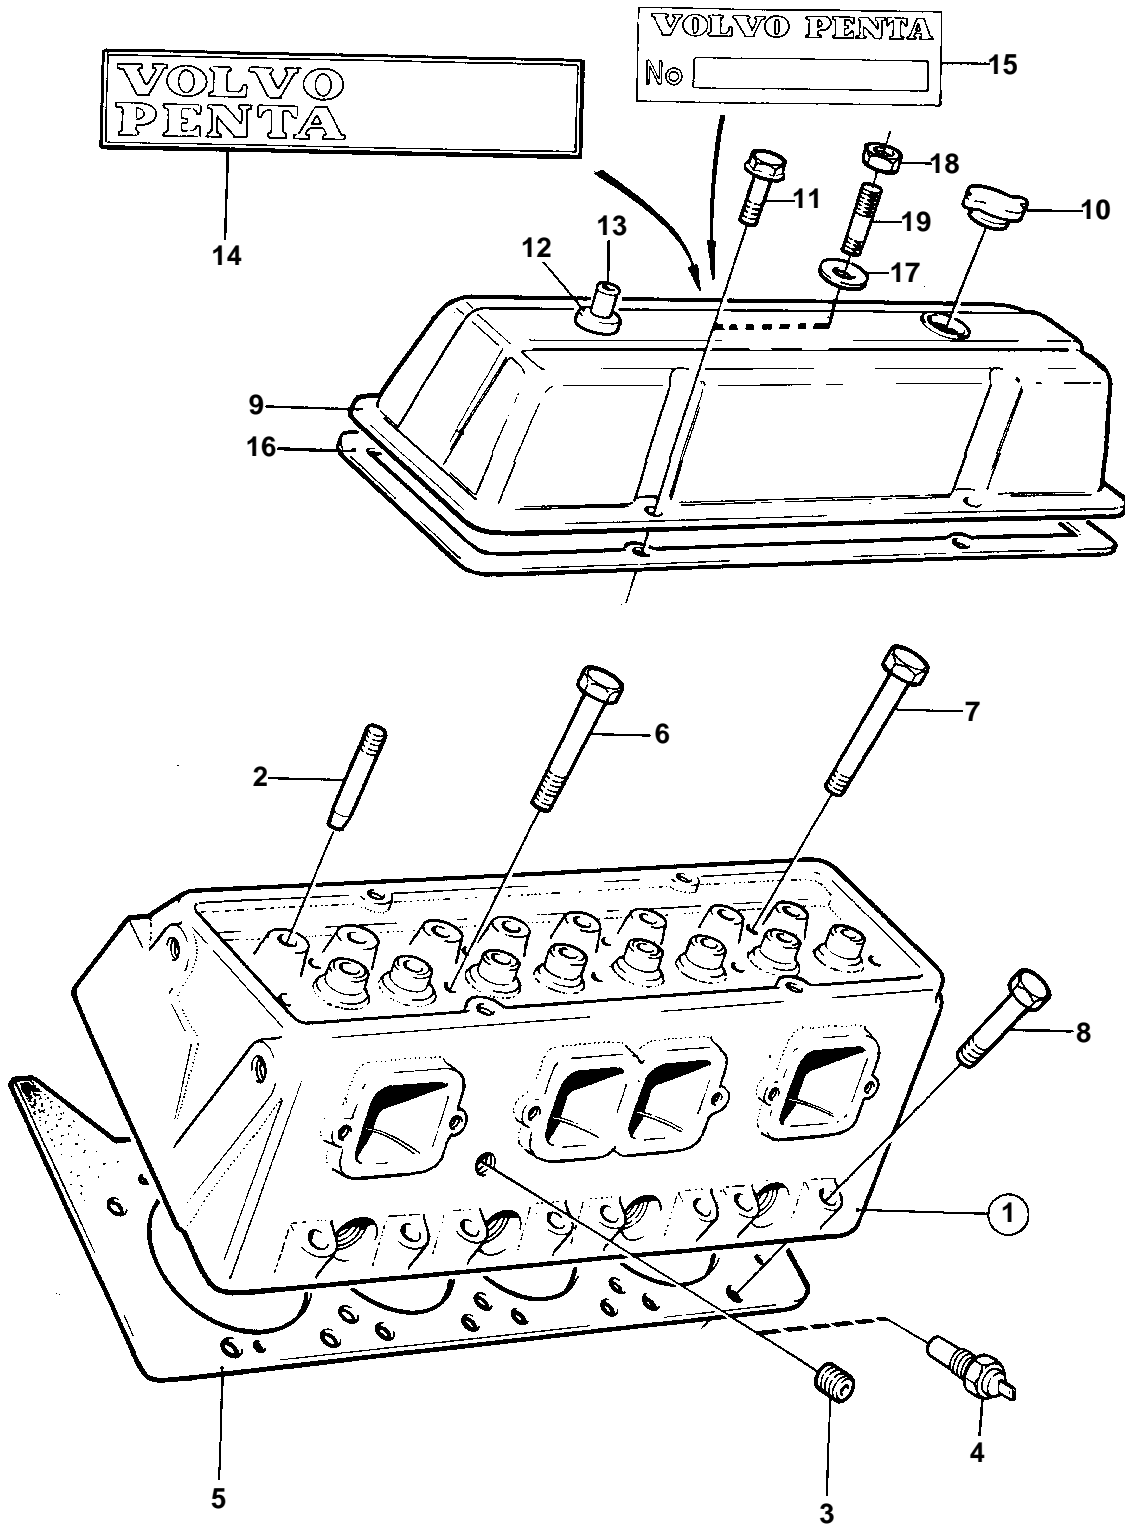

BB225B

7287

BB225B

REF	PART NO.	QTY	DESCRIPTION	SEE SEC.	NOTES
1		2	Cylinder head		
2	835108	16	• Stud	17186	
3	952358	1	Plug		BB225B MO-20393, BB260B MO-20363.
	968145	1	Plug		BB225B MO20394-, BB260B MO20364-., (952357)
4		1	Thermo monitor		BB225B MO-20393, BB260B MO-20363.
	841890	1	Switch		BB225B MO20394-, BB260B MO20364-.
5	841207	2	Gasket		
6	835077	14	Screw		
7	835079	4	Screw		
8	835078	16	Screw		
9		2	Valve cover		
10	818620	2	Filler cap		
11	841426	8	Screw		
12	835415	2	Rubber bushing		SEE GROUP 2C
13	841546	2	Hose attachment		SEE GROUP 2C
14		2	Decal		
15		1	ENGINE NUMBER DECAL		
	841261	X	Sealant		EARLY TYPE, SEE GROUP 9
16	855590	2	Gasket		BB225B SPEC.867893 AND 867894, BB260B SPEC.867895 AND 867896
17	855593	4	Washer		BB225B SPEC.867893 AND 867894, BB260B SPEC.867895 AND 867896
18		8	Flange nut		BB225B SPEC.867893 AND 867894, BB260B SPEC.867895 AND 867896
19		8	Stud		BB225B SPEC.867893 AND 867894, BB260B SPEC.867895 AND 867896