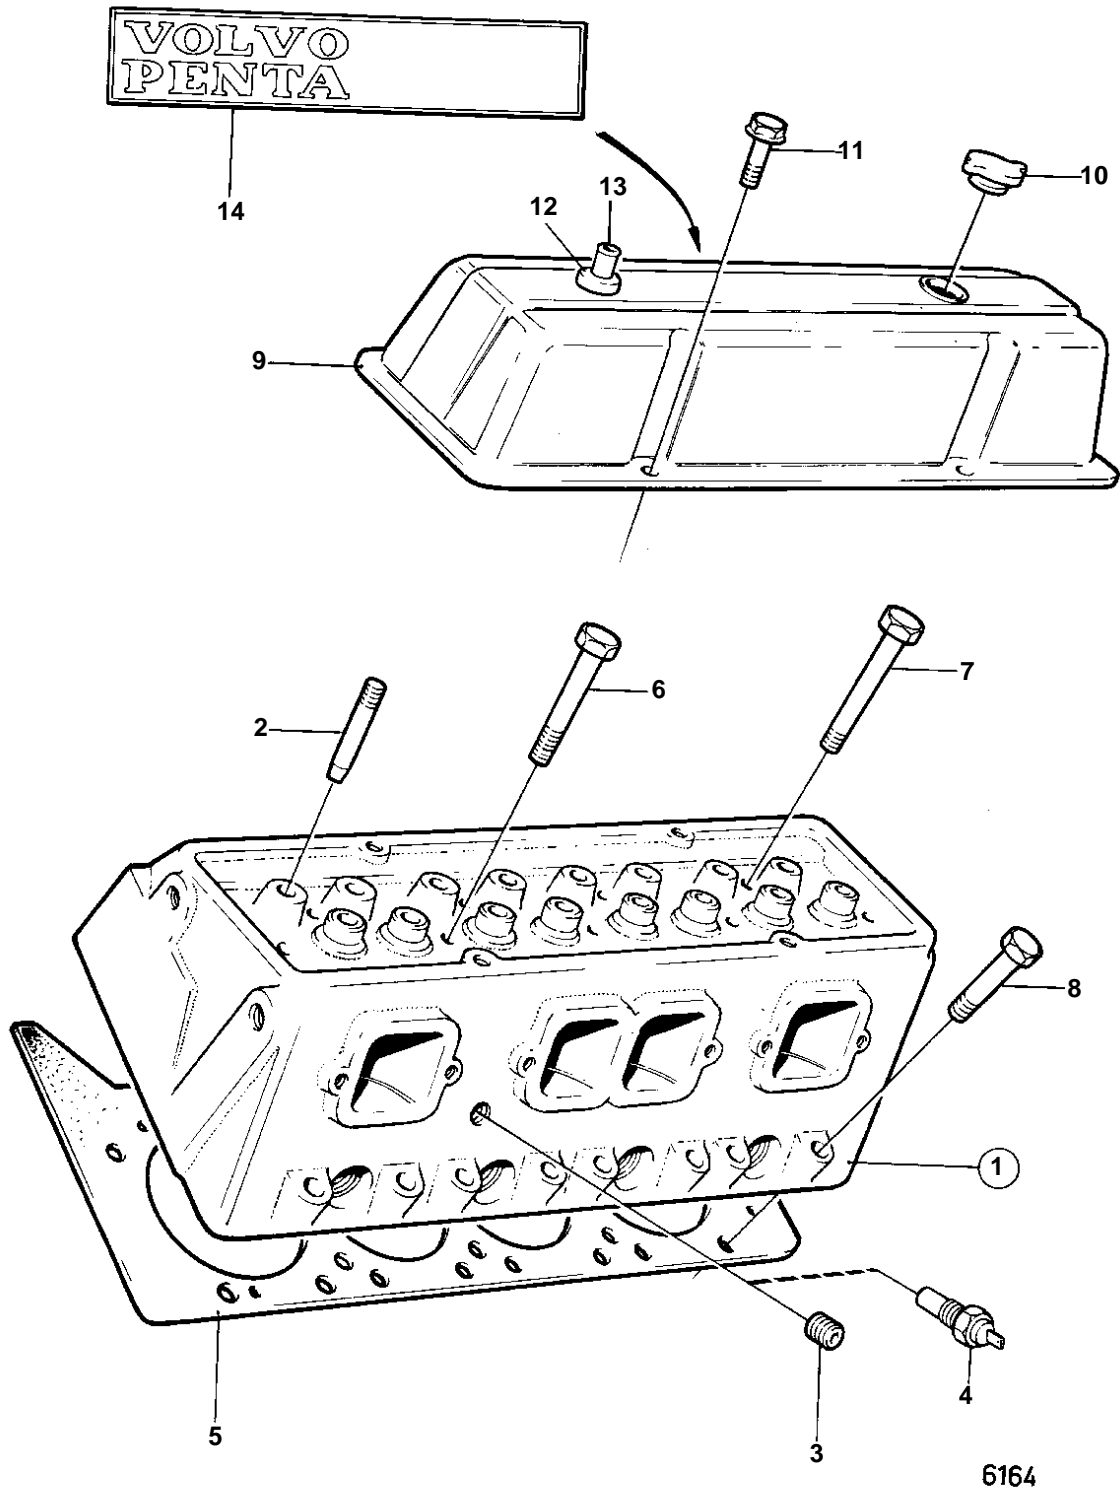

BB225A

BB225A

REF	PART NO.	QTY	DESCRIPTION	SEE SEC.	NOTES
1		2	Cylinder head		MO-15652
		2	Cylinder head		REPLACED BY 1EA CYLINDER HEAD 841869, 4EA INLET VALVES 841860, 4EA EXHAUST VALVES 835541 AND 0,25PC SEAL KIT 855564., MO15653-
2	835108	16	• Stud	17185	
3	952358	1	Plug		
4		1	Thermo monitor		
5	841207	2	Gasket		
6	835077	14	Screw		
7	835079	4	Screw		
8	835078	16	Screw		
9		2	Valve cover		(841212)
10	818620	2	Filler cap		
11	841426	8	Screw		
12	835415	2	Rubber bushing		SEE GROUP 2C
13	841546	2	Hose attachment		SEE GROUP 2C
14		2	Decal		
		2	Decal		FOR ENGINE WITH OPPOSITE ROTATION.
	841261	X	Sealant		SEE GROUP 9