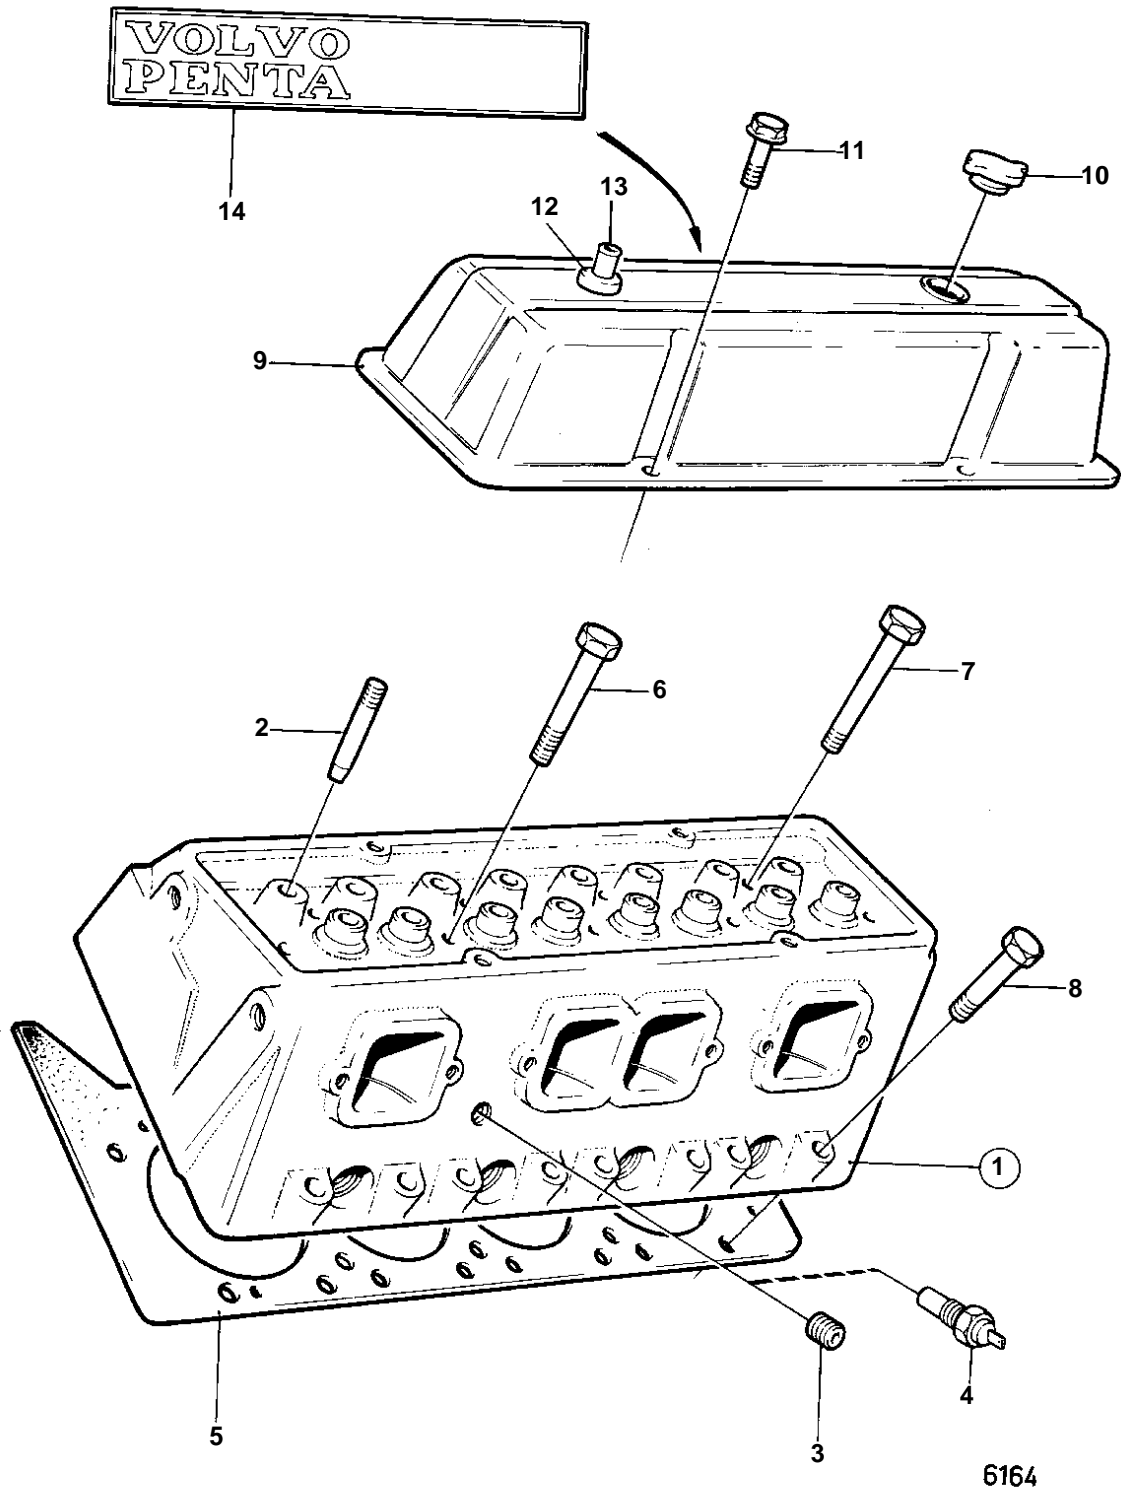

BB225A

BB225A

REF	PART NO.	QTY	DESCRIPTION	SEE SEC.	NOTES
1		2	Cylinder head		MO-15652
		2	Cylinder head		REPLACED BY 1EA CYLINDER HEAD 841869, 4EA INLET VALVES 841860, 4EA EXHAUST VALVES 835541 AND 0,25PC SEAL KIT 855564., MO15653-
2	835108	16	• Stud	17185	
3	952358	1	Plug		
4		1	Thermo monitor		
5	841207	2	Gasket		
6	835077	14	Screw		
7	835079	4	Screw		
8	835078	16	Screw		
9		2	Valve cover		(841212)
10	818620	2	Filler cap		
11	841426	8	Screw		
12	835415	2	Rubber bushing		SEE GROUP 2C
13	841546	2	Hose attachment		SEE GROUP 2C
14		2	Decal		
		2	Decal		FOR ENGINE WITH OPPOSITE ROTATION.
	841261	X	Sealant		SEE GROUP 9