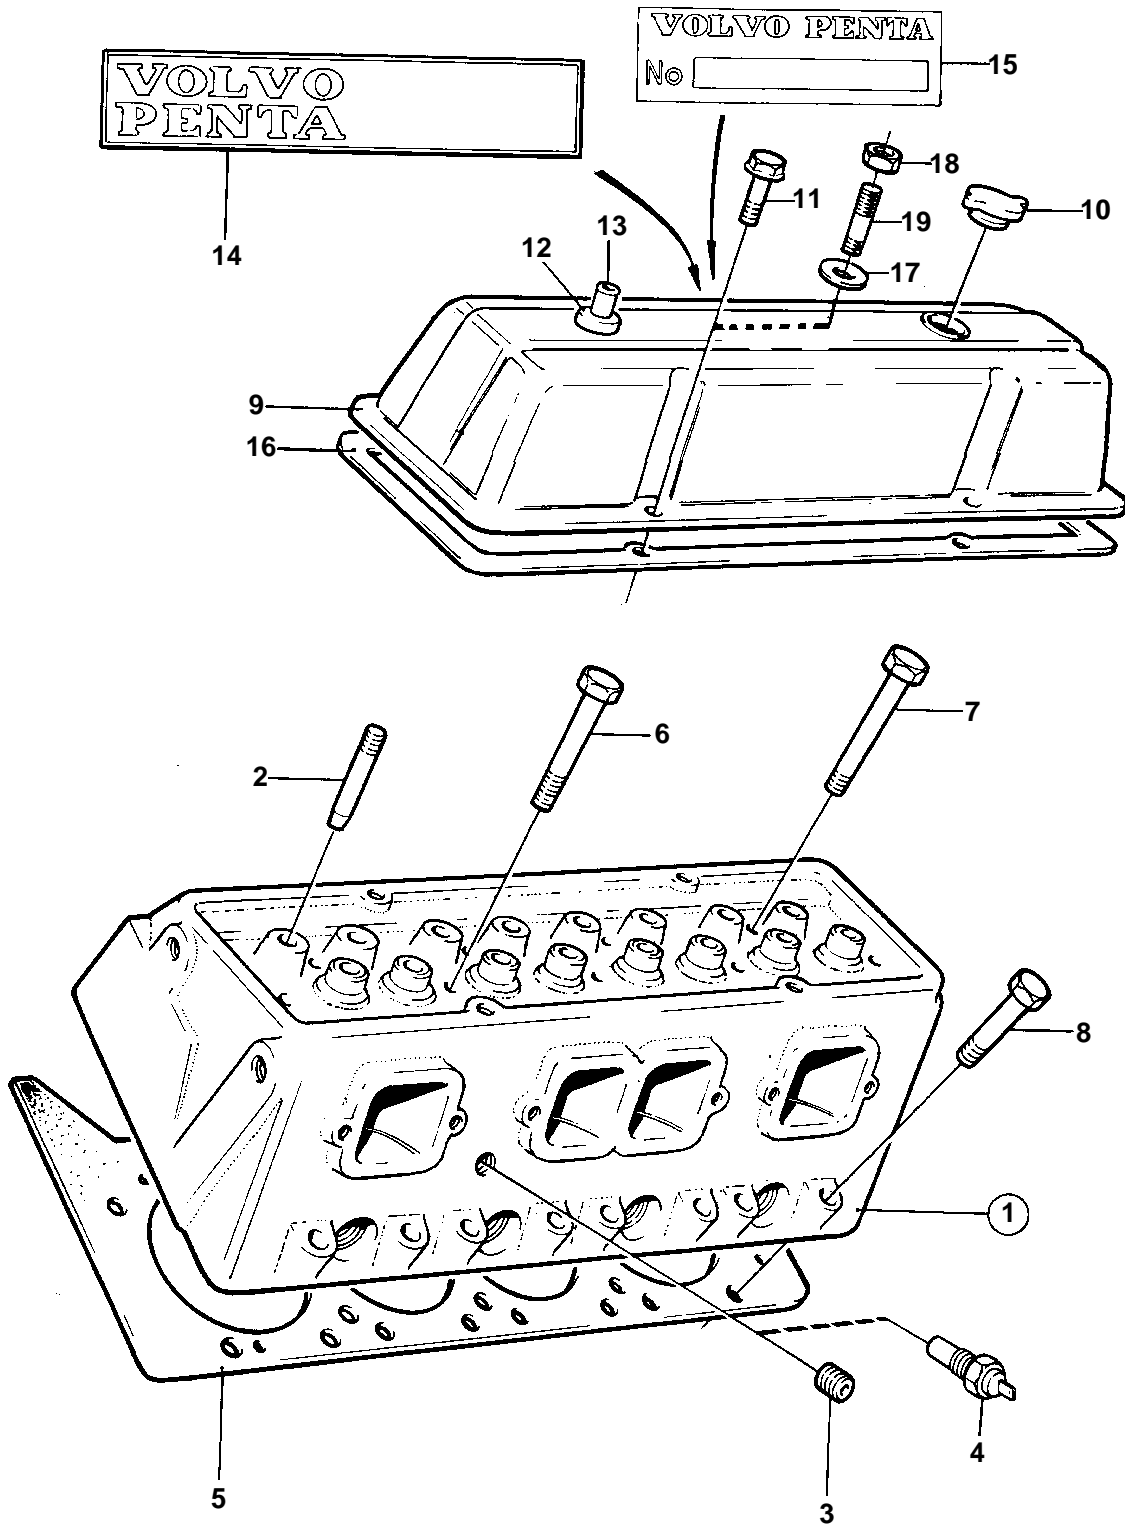

BB225B

7287

BB225B

REF	PART NO.	QTY	DESCRIPTION	SEE SEC.	NOTES
1		2	Cylinder head		
2	835108	16	· Stud	17186	
3	952358	1	Plug		BB225B MO-20393, BB260B MO-20363.
	968145	1	Plug		BB225B MO20394-, BB260B MO20364-., (952357)
4		1	Thermo monitor		BB225B MO-20393, BB260B MO-20363.
	841890	1	Switch		BB225B MO20394-, BB260B MO20364-.
5	841207	2	Gasket		
6	835077	14	Screw		
7	835079	4	Screw		
8	835078	16	Screw		
9		2	Valve cover		
10	818620	2	Filler cap		
11	841426	8	Screw		
12	835415	2	Rubber bushing		SEE GROUP 2C
13	841546	2	Hose attachment		SEE GROUP 2C
14		2	Decal		
15		1	ENGINE NUMBER DECAL		
	841261	X	Sealant		EARLY TYPE, SEE GROUP 9
16	855590	2	Gasket		BB225B SPEC.867893 AND 867894, BB260B SPEC.867895 AND 867896
17	855593	4	Washer		BB225B SPEC.867893 AND 867894, BB260B SPEC.867895 AND 867896
18		8	Flange nut		BB225B SPEC.867893 AND 867894, BB260B SPEC.867895 AND 867896
19		8	Stud		BB225B SPEC.867893 AND 867894, BB260B SPEC.867895 AND 867896