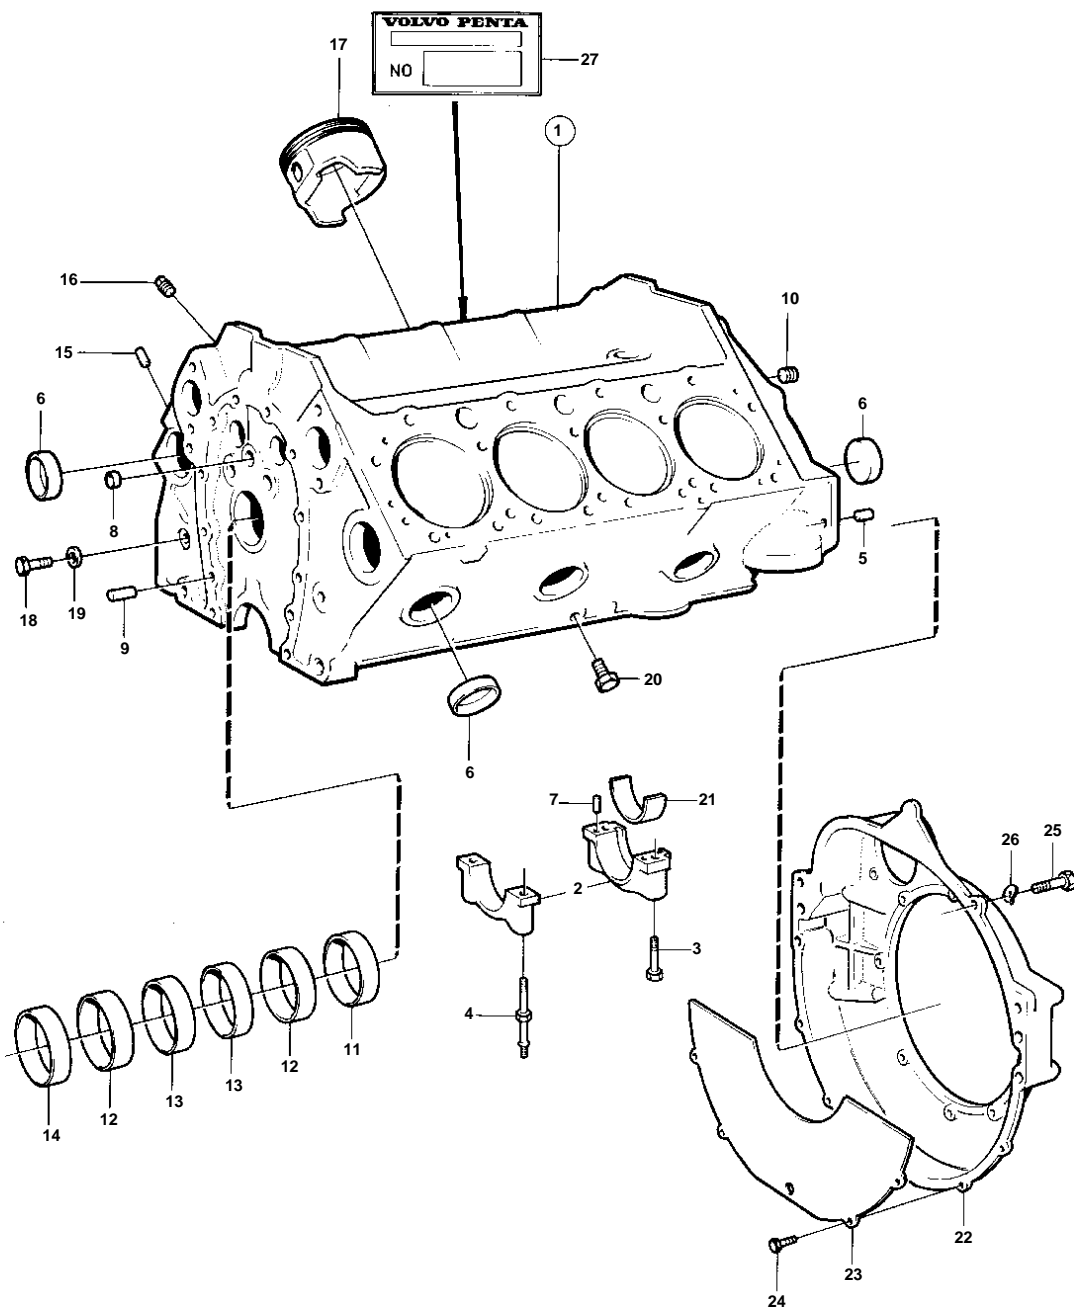

BB225B

6218

BB225B

REF	PART NO.	QTY	DESCRIPTION	SEE SEC.	NOTES
1		1	Cylinder block		MO-57027
		1	Cylinder block		MO57028-
2		5	· BEARING CAP		
3	835037	5	· Screw		
4	835038	5	· Stud	17196	
5		2	· Locating pin		
6	835039	8	· Plug		
7	835040	2	· Locating pin		
8		4	· Plug		MO-19205
9	835040	2	· Locating pin		
10	952075	5	· Plug		
11	835496	1	· Plug		
12	841423	2	· Bushing		
13	841424	2	· Bushing		
14	841422	1	· Bearing		
15	835497	4	· Locating pin		
16	191026	1	· Plug		(952069)
17		8	· PISTON	17180	
18	940133	1	· Hexagon screw		
19	18651	1	· Gasket		
20	192134	2	· Plug		
21		X	· MAIN BEARING KIT	17180	
22	841056	1	Flywheel housing		
23	855909	1	Cover plate		(841382)
24	947224	4	Hexagon screw		
25	955541	2	Hexagon screw		L = 76 MM
	955535	3	Hexagon screw		L = 32 MM
26	942336	5	Spring washer		
27		1	ENGINE NUMBER PLATE		