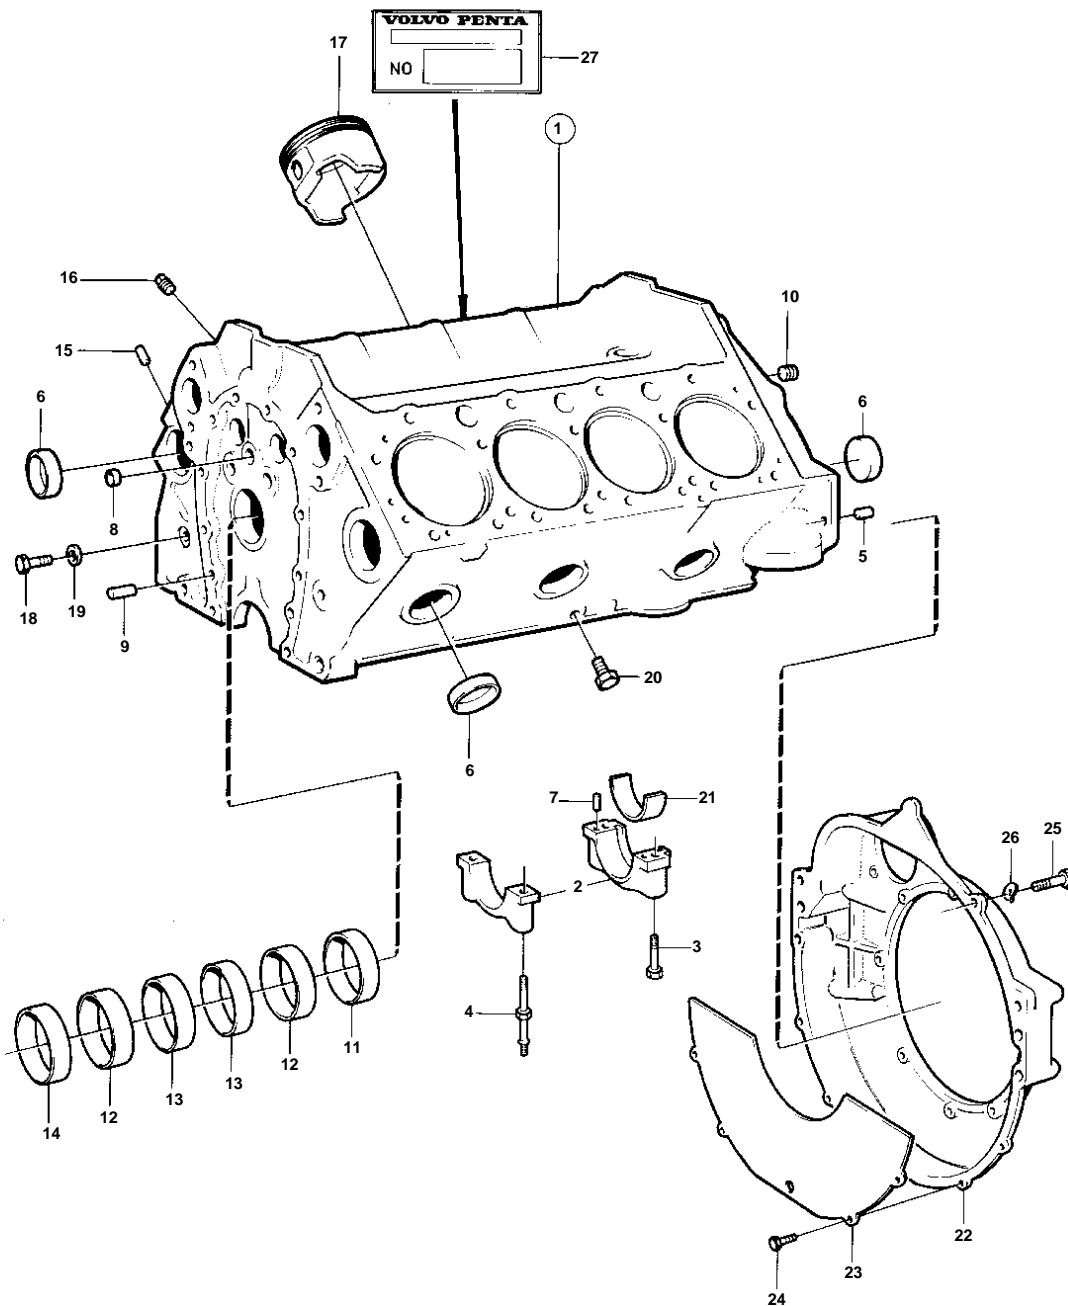

BB225B

6218

## BB225B

REF	PART NO.	QTY	DESCRIPTION	SEE SEC.	NOTES
1		1	Cylinder block		MO-57027
		1	Cylinder block		MO57028-
2		5	· BEARING CAP		
3	835037	5	· Screw		
4	835038	5	· Stud	17196	
5		2	· Locating pin		
6	835039	8	· Plug		
7	835040	2	· Locating pin		
8		4	· Plug		MO-19205
9	835040	2	· Locating pin		
10	952075	5	· Plug		
11	835496	1	· Plug		
12	841423	2	· Bushing		
13	841424	2	· Bushing		
14	841422	1	· Bearing		
15	835497	4	· Locating pin		
16	191026	1	· Plug		(952069)
17		8	· PISTON	17180	
18	940133	1	· Hexagon screw		
19	18651	1	· Gasket		
20	192134	2	· Plug		
21		X	· MAIN BEARING KIT	17180	
22	841056	1	Flywheel housing		
23	855909	1	Cover plate		(841382)
24	947224	4	Hexagon screw		
25	955541	2	Hexagon screw		L = 76 MM
	955535	3	Hexagon screw		L = 32 MM
26	942336	5	Spring washer		
27		1	ENGINE NUMBER PLATE		