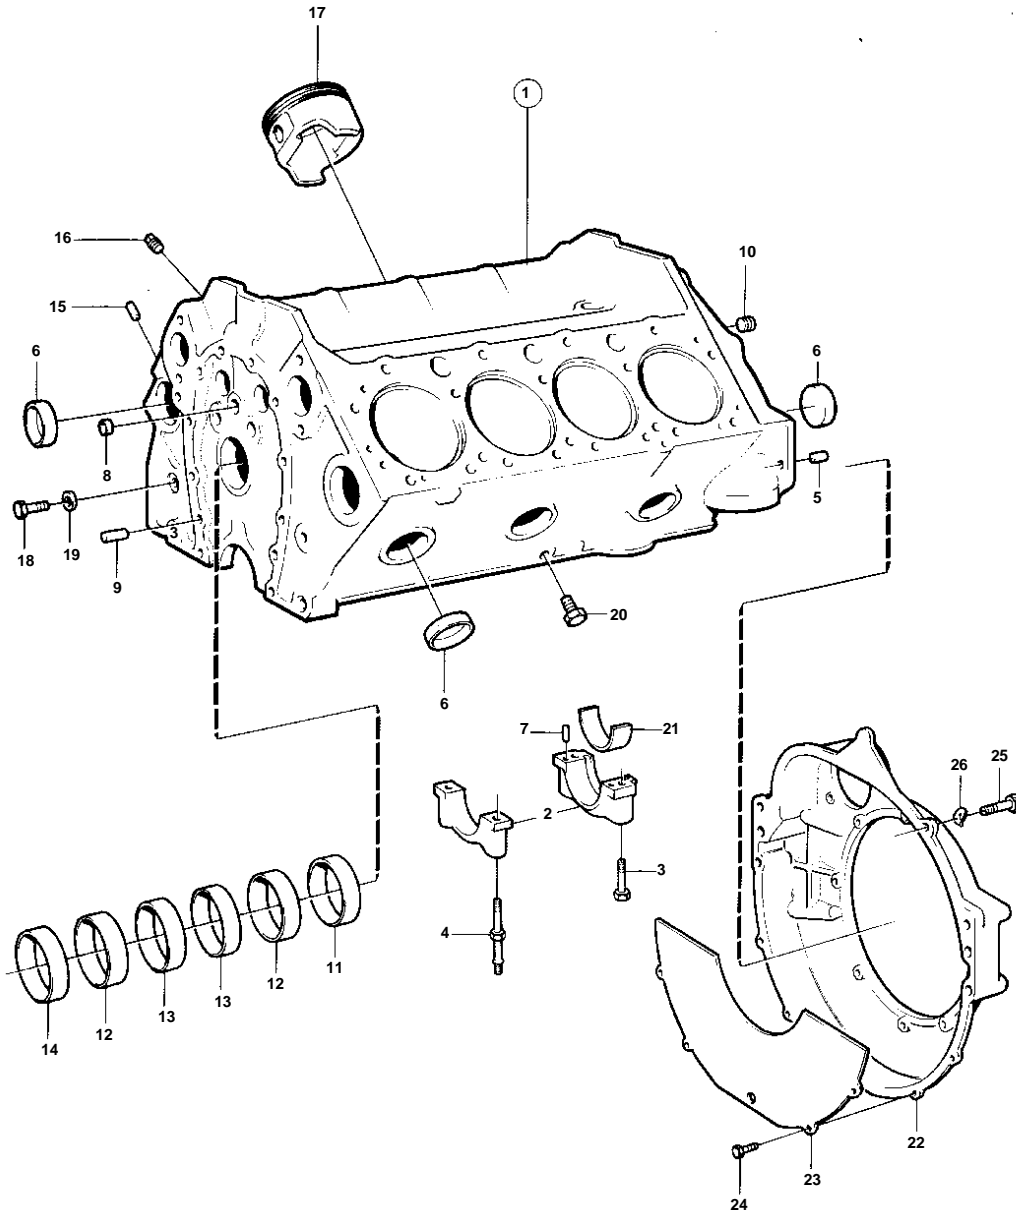

BB225A

55 43

## BB225A

REF	PART NO.	QTY	DESCRIPTION	SEE SEC.	NOTES
1		1	Cylinder block		
2		5	· BEARING CAP		
3	835037	5	· Screw		
4	835038	5	· Stud	17195	
5		2	· Locating pin		
6	835039	8	· Plug		
7	835040	2	· Locating pin		
8		4	· Plug		
9	835040	2	· Locating pin		
10	952075	5	· Plug		
11	835496	1	· Plug		
12	841423	2	· Bushing		
13	841424	2	· Bushing		
14	841422	1	· Bearing		
15	835497	4	· Locating pin		
16	191026	1	· Plug		(952069)
17		8	· PISTON	17179	
18	940133	1	· Hexagon screw		
19	18651	1	· Gasket		
20	192134	2	· Plug		
21		X	· MAIN BEARING KIT	17179	
22	841056	1	Flywheel housing		
23	855909	1	Cover plate		(841382)
24	947224	4	Hexagon screw		
25	955541	2	Hexagon screw		L = 76 MM
	955535	3	Hexagon screw		L = 32 MM
26	942336	5	Spring washer		