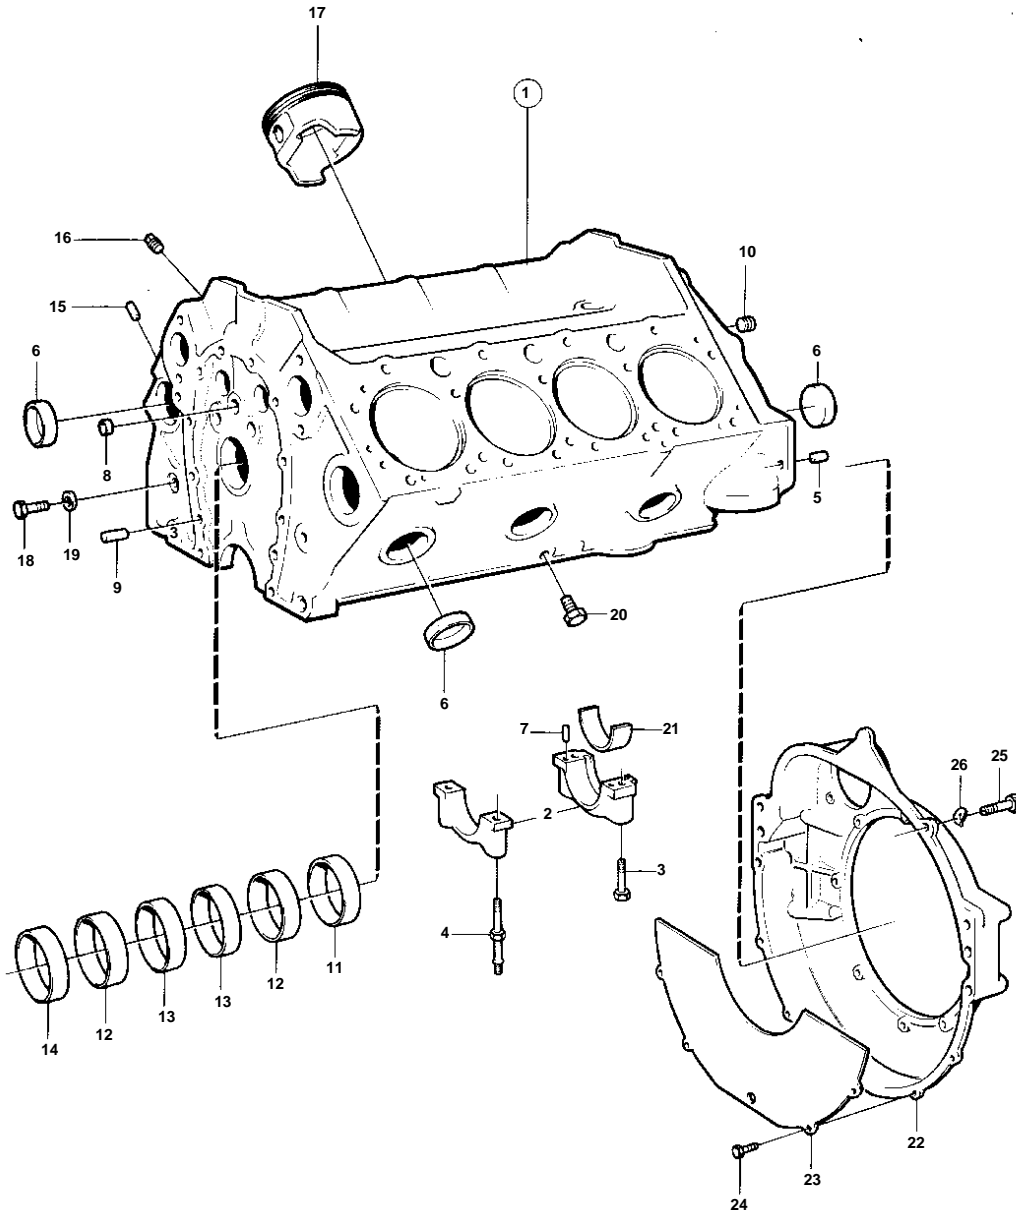

BB225AV

55 43

BB225AV

REF	PART NO.	QTY	DESCRIPTION	SEE SEC.	NOTES
1		1	Cylinder block		
2		5	· BEARING CAP		
3	835037	5	· Screw		
4	835038	5	· Stud	17195	
5		2	· Locating pin		
6	835039	8	· Plug		
7	835040	2	· Locating pin		
8		4	· Plug		
9	835040	2	· Locating pin		
10	952075	5	· Plug		
11	835496	1	· Plug		
12	841423	2	· Bushing		
13	841424	2	· Bushing		
14	841422	1	· Bearing		
15	835497	4	· Locating pin		
16	191026	1	· Plug		(952069)
17		8	· PISTON	17179	
18	940133	1	· Hexagon screw		
19	18651	1	· Gasket		
20	192134	2	· Plug		
21		X	· MAIN BEARING KIT	17179	
22	841056	1	Flywheel housing		
23	855909	1	Cover plate		(841382)
24	947224	4	Hexagon screw		
25	955541	2	Hexagon screw		L = 76 MM
	955535	3	Hexagon screw		L = 32 MM
26	942336	5	Spring washer		