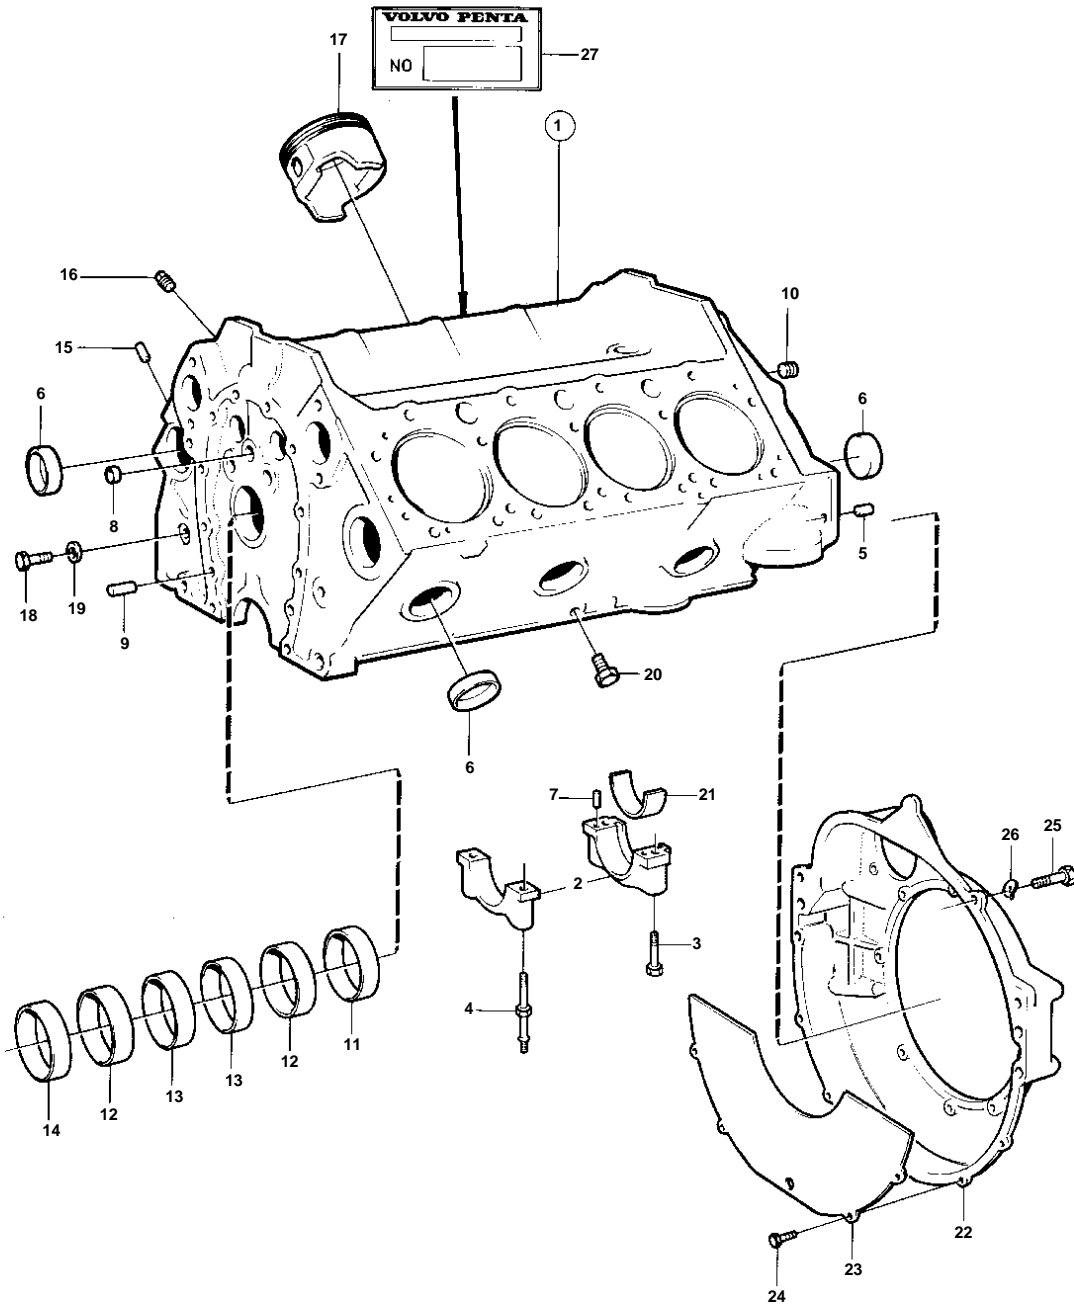

BB225B

6218

BB225B

REF	PART NO.	QTY	DESCRIPTION	SEE SEC.	NOTES
1		1	Cylinder block		MO-57027
		1	Cylinder block		MO57028-
2		5	· BEARING CAP		
3	835037	5	· Screw		
4	835038	5	· Stud	17196	
5		2	· Locating pin		
6	835039	8	· Plug		
7	835040	2	· Locating pin		
8		4	· Plug		MO-19205
9	835040	2	· Locating pin		
10	952075	5	· Plug		
11	835496	1	· Plug		
12	841423	2	· Bushing		
13	841424	2	· Bushing		
14	841422	1	· Bearing		
15	835497	4	· Locating pin		
16	191026	1	· Plug		(952069)
17		8	· PISTON	17180	
18	940133	1	· Hexagon screw		
19	18651	1	· Gasket		
20	192134	2	· Plug		
21		X	· MAIN BEARING KIT	17180	
22	841056	1	Flywheel housing		
23	855909	1	Cover plate		(841382)
24	947224	4	Hexagon screw		
25	955541	2	Hexagon screw		L = 76 MM
	955535	3	Hexagon screw		L = 32 MM
26	942336	5	Spring washer		
27		1	ENGINE NUMBER PLATE		