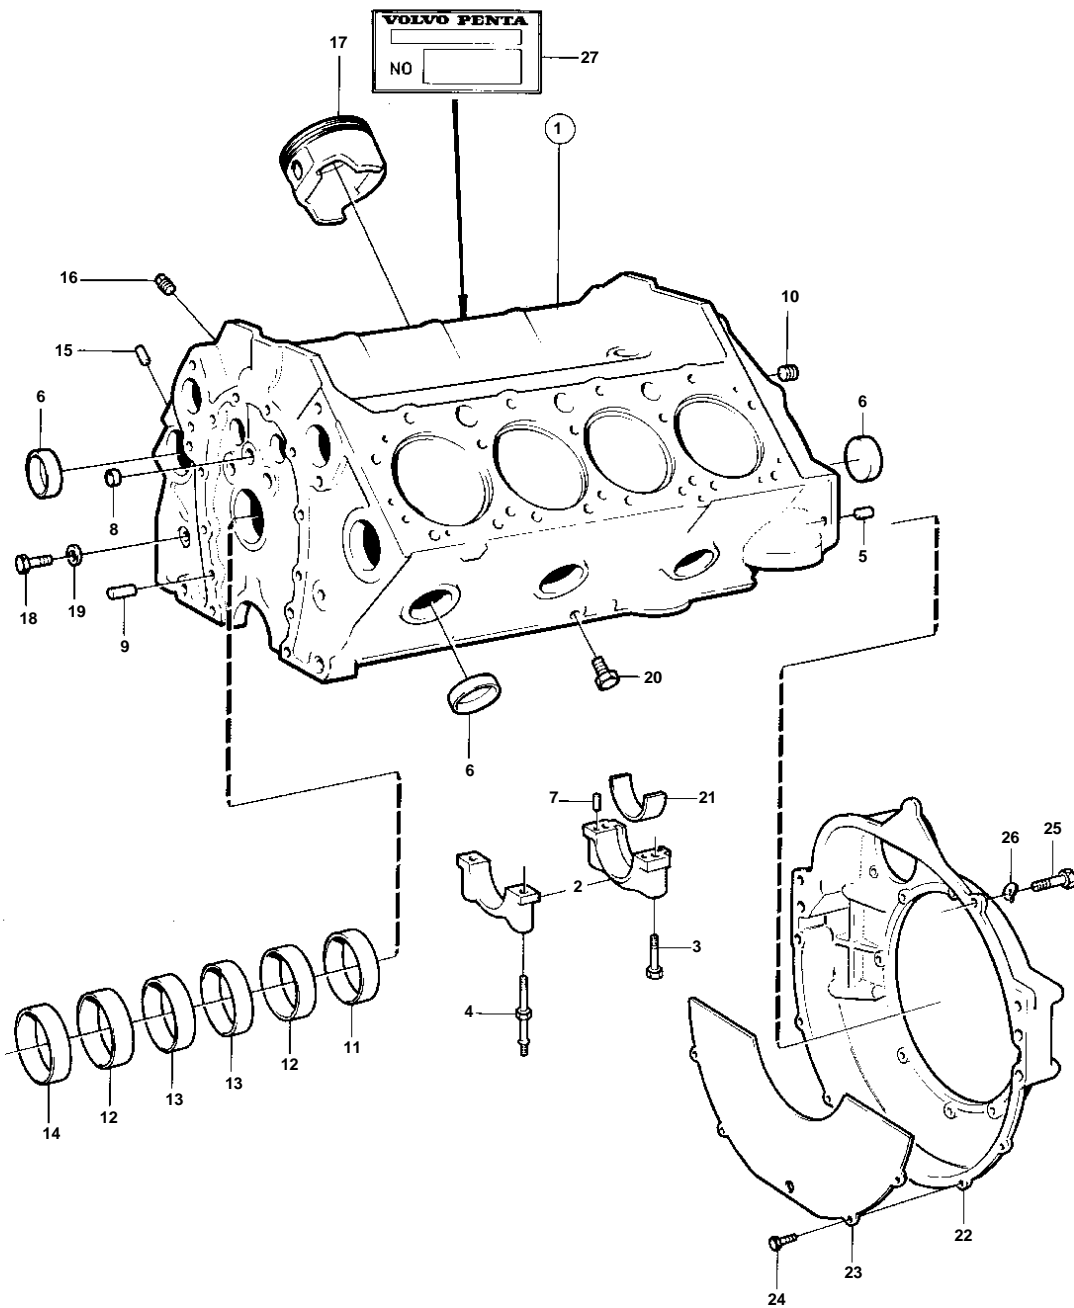

BB225B

6218

BB225B

REF	PART NO.	QTY	DESCRIPTION	SEE SEC.	NOTES
1		1	Cylinder block		MO-57027
		1	Cylinder block		MO57028-
2		5	· BEARING CAP		
3	835037	5	· Screw		
4	835038	5	· Stud	17196	
5		2	· Locating pin		
6	835039	8	· Plug		
7	835040	2	· Locating pin		
8		4	· Plug		MO-19205
9	835040	2	· Locating pin		
10	952075	5	· Plug		
11	835496	1	· Plug		
12	841423	2	· Bushing		
13	841424	2	· Bushing		
14	841422	1	· Bearing		
15	835497	4	· Locating pin		
16	191026	1	· Plug		(952069)
17		8	· PISTON	17180	
18	940133	1	· Hexagon screw		
19	18651	1	· Gasket		
20	192134	2	· Plug		
21		X	· MAIN BEARING KIT	17180	
22	841056	1	Flywheel housing		
23	855909	1	Cover plate		(841382)
24	947224	4	Hexagon screw		
25	955541	2	Hexagon screw		L = 76 MM
	955535	3	Hexagon screw		L = 32 MM
26	942336	5	Spring washer		
27		1	ENGINE NUMBER PLATE		