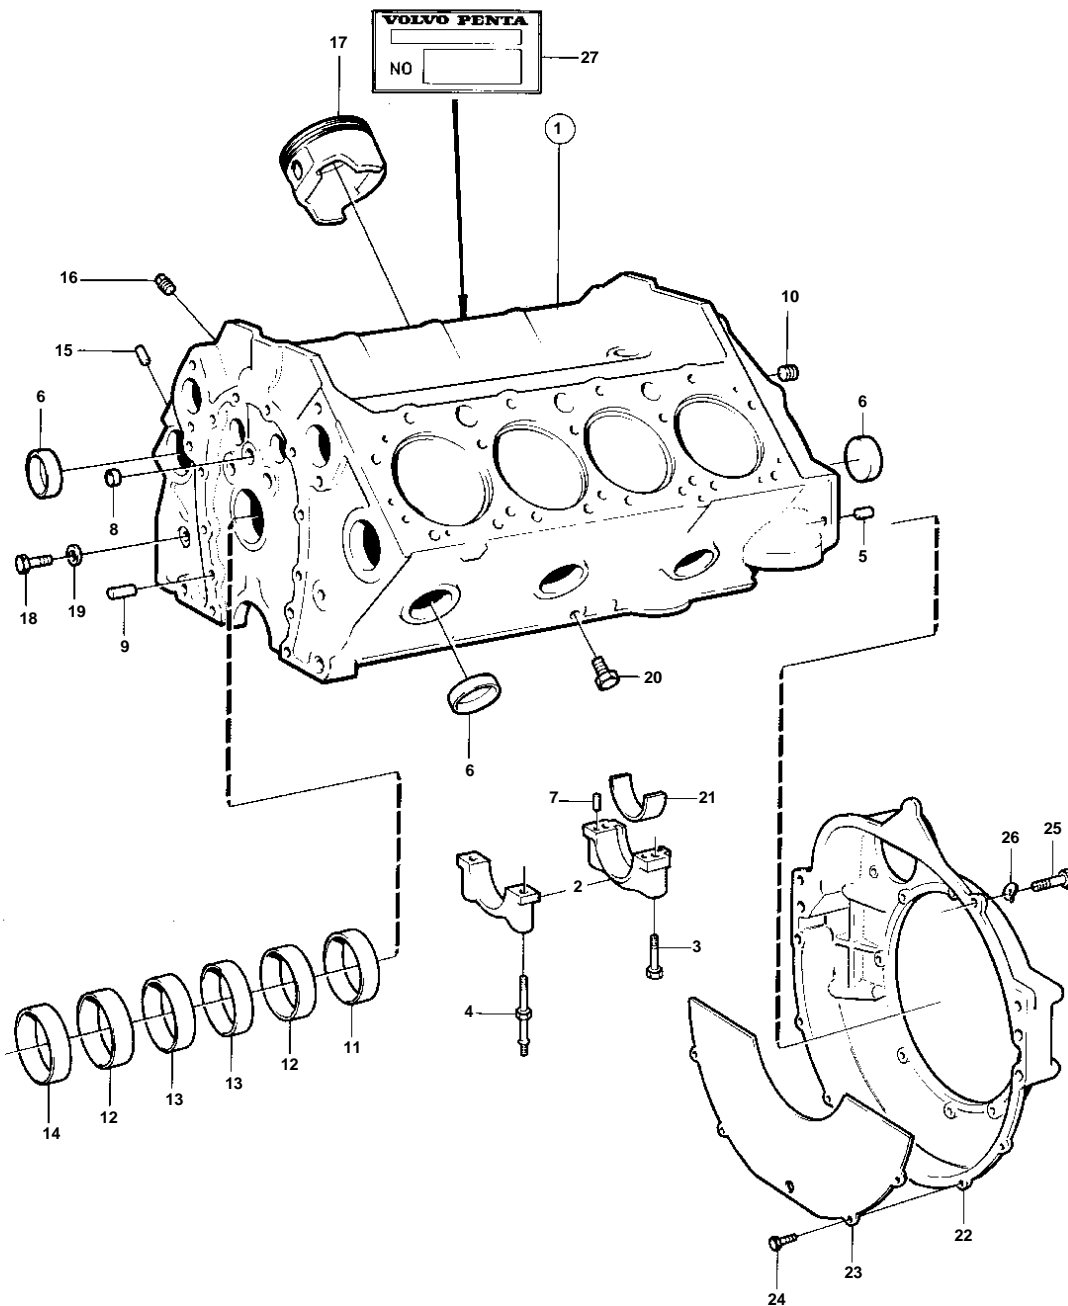

BB225B

6218

BB225B

REF	PART NO.	QTY	DESCRIPTION	SEE SEC.	NOTES
1		1	Cylinder block		MO-57027
		1	Cylinder block		MO57028-
2		5	· BEARING CAP		
3	835037	5	· Screw		
4	835038	5	· Stud	17196	
5		2	· Locating pin		
6	835039	8	· Plug		
7	835040	2	· Locating pin		
8		4	· Plug		MO-19205
9	835040	2	· Locating pin		
10	952075	5	· Plug		
11	835496	1	· Plug		
12	841423	2	· Bushing		
13	841424	2	· Bushing		
14	841422	1	· Bearing		
15	835497	4	· Locating pin		
16	191026	1	· Plug		(952069)
17		8	· PISTON	17180	
18	940133	1	· Hexagon screw		
19	18651	1	· Gasket		
20	192134	2	· Plug		
21		X	· MAIN BEARING KIT	17180	
22	841056	1	Flywheel housing		
23	855909	1	Cover plate		(841382)
24	947224	4	Hexagon screw		
25	955541	2	Hexagon screw		L = 76 MM
	955535	3	Hexagon screw		L = 32 MM
26	942336	5	Spring washer		
27		1	ENGINE NUMBER PLATE		