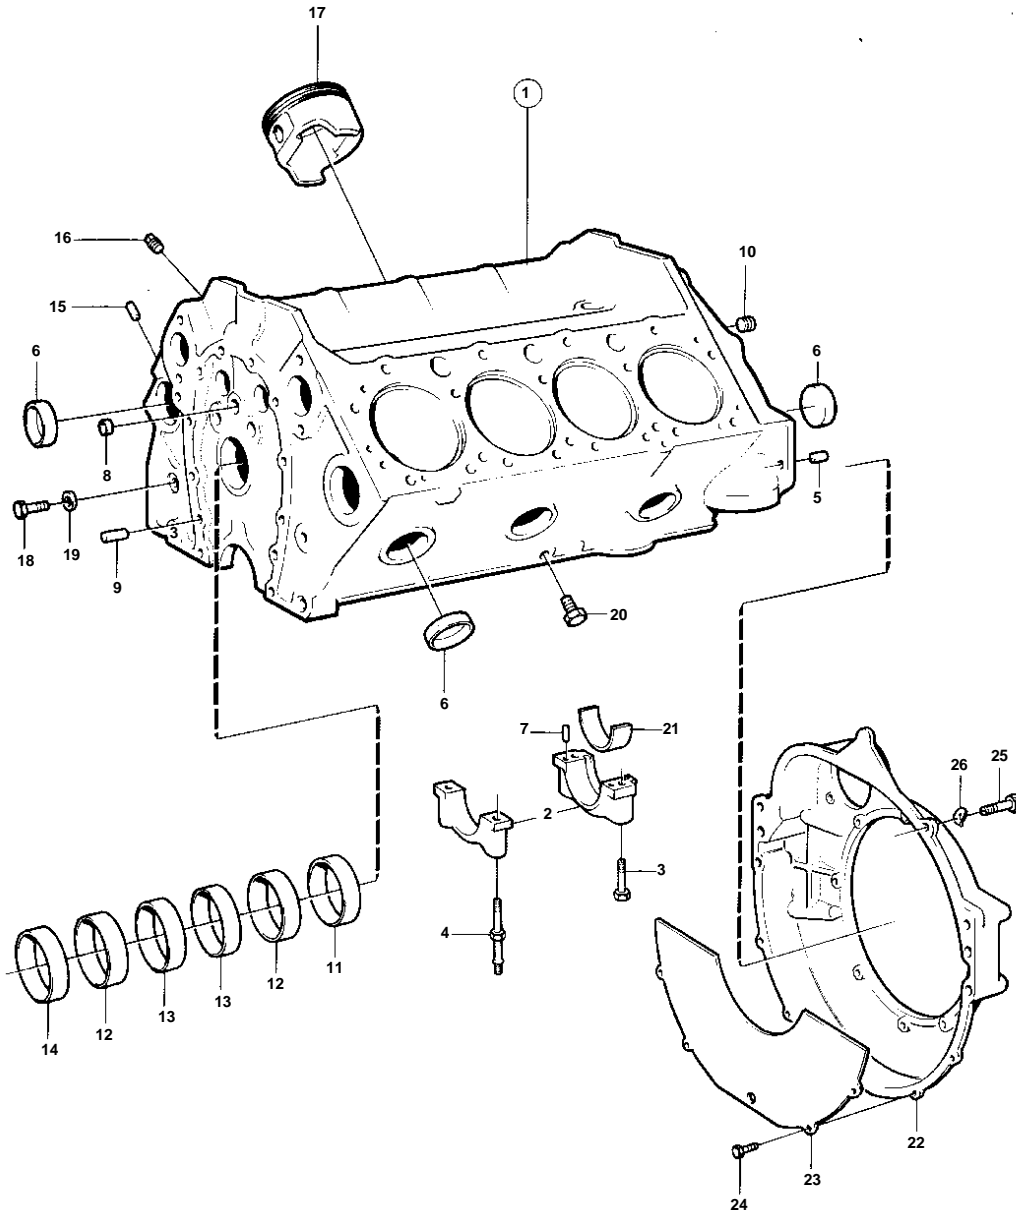

BB225A

55 43

BB225A

REF	PART NO.	QTY	DESCRIPTION	SEE SEC.	NOTES
1		1	Cylinder block		
2		5	· BEARING CAP		
3	835037	5	· Screw		
4	835038	5	· Stud	17195	
5		2	· Locating pin		
6	835039	8	· Plug		
7	835040	2	· Locating pin		
8		4	· Plug		
9	835040	2	· Locating pin		
10	952075	5	· Plug		
11	835496	1	· Plug		
12	841423	2	· Bushing		
13	841424	2	· Bushing		
14	841422	1	· Bearing		
15	835497	4	· Locating pin		
16	191026	1	· Plug		(952069)
17		8	· PISTON	17179	
18	940133	1	· Hexagon screw		
19	18651	1	· Gasket		
20	192134	2	· Plug		
21		X	· MAIN BEARING KIT	17179	
22	841056	1	Flywheel housing		
23	855909	1	Cover plate		(841382)
24	947224	4	Hexagon screw		
25	955541	2	Hexagon screw		L = 76 MM
	955535	3	Hexagon screw		L = 32 MM
26	942336	5	Spring washer		