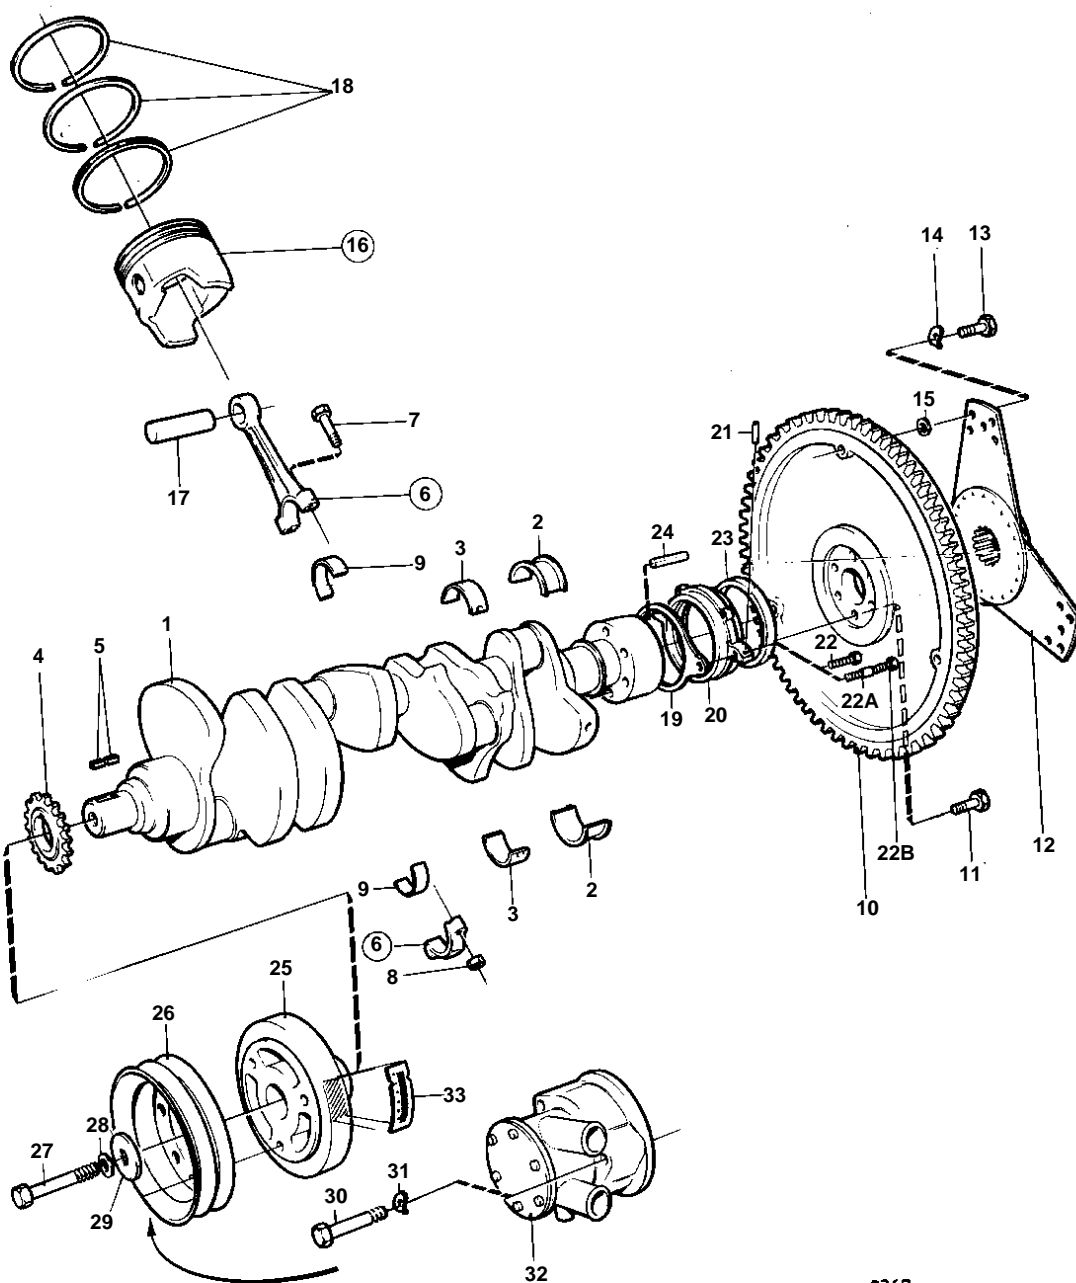

BB225C

8267

BB225C

| REF | PART NO. | QTY | DESCRIPTION | SEE SEC. | NOTES |
|-----|----------|-----|----------------------------------|----------|--|
| 1 | | 1 | Crankshaft | | |
| 2 | 835052 | 1 | Main bearing | | INCL.IN CYLINDERBLOCK., STD |
| | 835055 | 1 | Main bearing | | UNDER SIZE 0,010" |
| | 835065 | 1 | Thrust bearing | | UNDER SIZE 0,020" |
| 3 | 835051 | 3 | Main bearing | | INCL.IN CYLINDERBLOCK., STD |
| | 835053 | 3 | Main bearing | | UNDER SIZE 0,010" |
| | 835054 | 3 | Main bearing | | UNDER SIZE 0,020" |
| | 841254 | 1 | Main bearing, MAIN BEARING SHELL | | INCL.IN CYLINDERBLOCK., FRONT MAIN BEARING., STD |
| | | | | | UPPER |
| | 841255 | 1 | Main bearing, MAIN BEARING SHELL | | INCL.IN CYLINDERBLOCK., FRONT MAIN BEARING., STD |
| | | | | | LOWER |
| 4 | | 1 | SPROCKET | 17186 | |
| 5 | 835059 | 2 | Key | | |
| 6 | 841867 | 8 | Connecting rod | | |
| 7 | 835066 | 16 | · Screw | | |
| 8 | 835473 | 16 | · Nut | | |
| 9 | 835273 | 8 | Bearing shell | | STD |
| | 835396 | 8 | Bearing | | UNDER SIZE 0,010" |
| | 835070 | 8 | Bearing | | UNDER SIZE 0,020" |
| 10 | 855833 | 1 | Flywheel | | |
| 11 | 855815 | 6 | Screw | | |
| 12 | 855656 | 1 | Oscillation damper | | |
| 13 | 835482 | 3 | Screw | | |
| 14 | 942336 | 3 | Spring washer | | |
| 15 | 940097 | 3 | Washer | | |
| 16 | 826465 | 8 | Piston | | INCL.IN CYLINDERBLOCK., STD |
| | 826466 | 8 | Piston | | OVER SIZE 0,030" |
| 17 | | 8 | · GUDGEON PIN | | |
| 18 | 826469 | 8 | Piston ring kit | | INCL.IN CYLINDERBLOCK., STD |
| | 826470 | 8 | Piston ring kit | | OVER SIZE 0,030" |
| 19 | 855810 | 1 | Gasket | | |
| 20 | 855907 | 1 | Retainer | | (855807) |
| 21 | 855808 | 2 | Stud | | |
| 22 | 855811 | 2 | Screw | | |
| | 855812 | 1 | Screw | | |
| 22A | 855813 | 1 | Stud | | |
| 22B | | 1 | Protecting sleeve | | |
| 23 | 855809 | 1 | Crankshaft seal | | |
| 24 | 835057 | 1 | Pin | | |
| 25 | 826477 | 1 | Vibration damper | | |
| 26 | 835407 | 1 | Pulley | | |
| 27 | 949518 | 1 | Hexagon screw | | |
| 28 | | 1 | Lock washer | | |
| 29 | 835409 | 1 | Washer | | |
| 30 | 948324 | 3 | Hex. socket screw | | |
| 31 | 942336 | 3 | Spring washer | | |
| 32 | | | SEA WATER PUMP | | SEE GROUP 2B |
| 33 | 834842 | 1 | Decal | | |