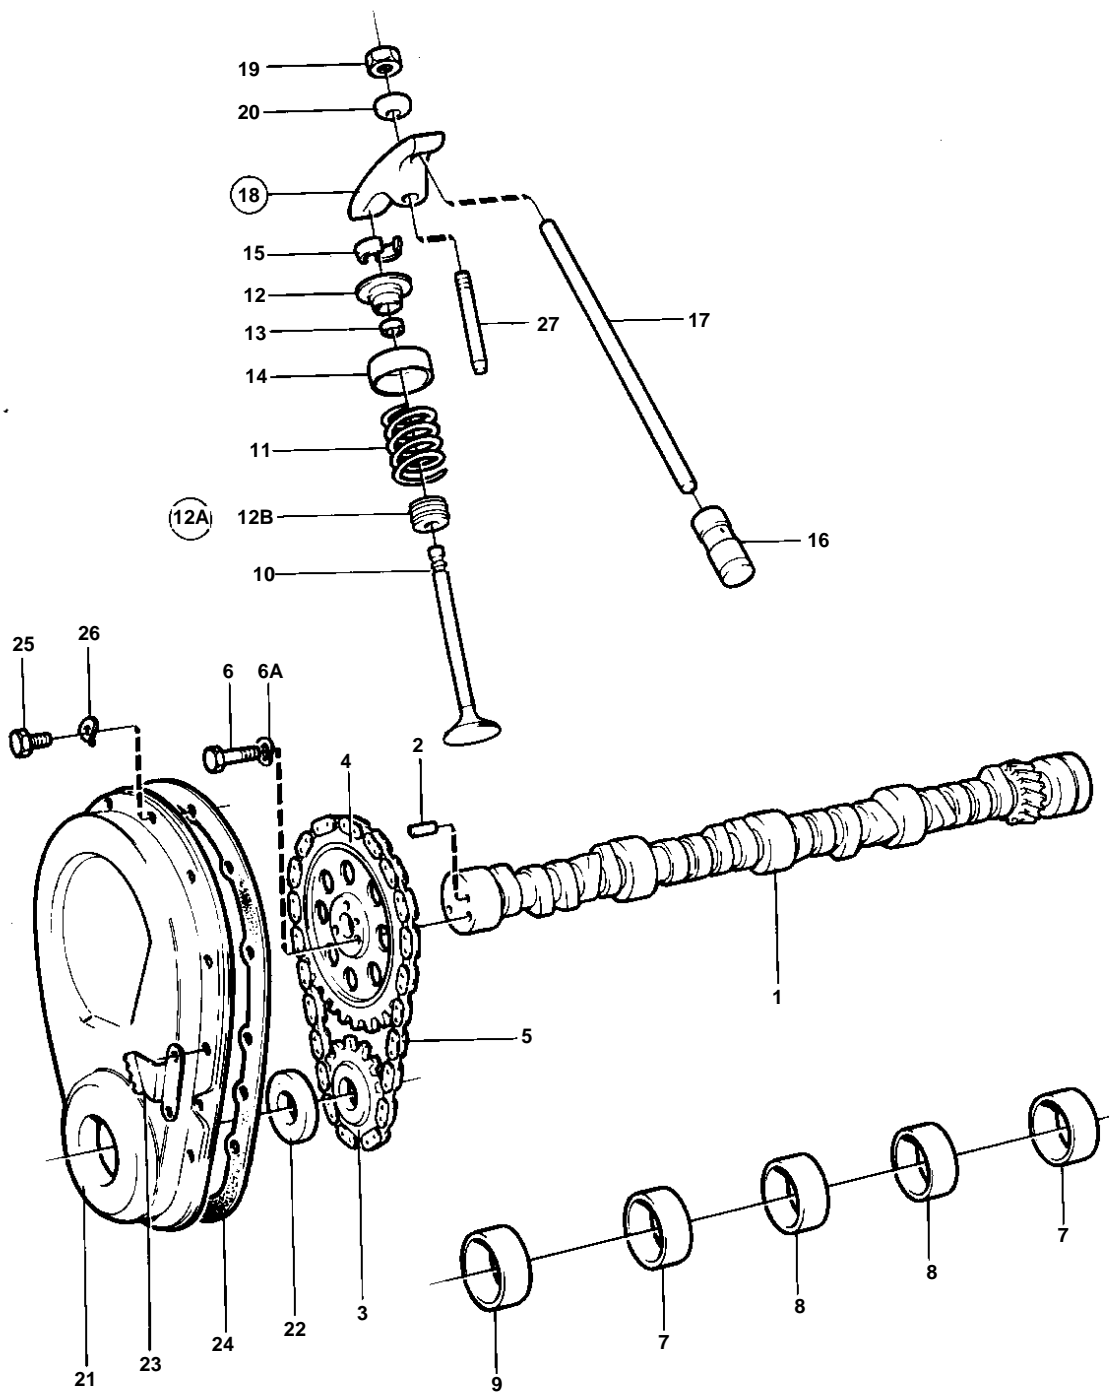

AQ225F

7210

AQ225F

REF	PART NO.	QTY	DESCRIPTION	SEE SEC.	NOTES
1	835465	1	Camshaft		
2	835040	1	· Locating pin		
3	855906	1	Sprocket		
4		1	Sprocket		
5	835405	1	Chain		
6	940135	3	Hexagon screw		
6A	941907	3	Spring washer		
7	841423	2	Bushing		INCL.IN CYLINDERBLOCK.
8	841424	2	Bushing		INCL.IN CYLINDERBLOCK.
9	841422	1	Bearing		INCL.IN CYLINDERBLOCK.
10	835541	8	Exhaust valve		STD
	841372	8	Exhaust valve		OVER SIZE 0,015"
	841860	8	Inlet valve		STD
		8	Inlet valve		OVER SIZE 0,015"
		8	Valve		OVER SIZE 0,030"
11	835102	16	Spring		
12	855825	8	Valve spring washer		FOR EXHAUST VALVE.
	841782	8	Valve spring washer		
12A	855564	1	Sealing kit		
12B		8	· SEAL		
13		16	· OIL SEAL		
14	841781	16	Shield		
15	835401	32	Valve collet		
16	835089	16	Tappet		
17	841941	16	Push rod		
18	835090	16	Rocker arm		
19	841198	16	· Nut		
20	841199	16	· Ball		
21	841749	1	Timing gear casing		TO BE ASSEMBLED WITH INDICATOR 841038 OR 841105.
22	835386	1	· Seal		
23	841038	1	Setting indicator		
24	855823	1	Gasket		
25	841426	10	Screw		
26	941906	10	Spring washer		EARLY TYPE
27	835108	16	Stud	17189	
	841779	16	Stud		OVER SIZE 0,013"