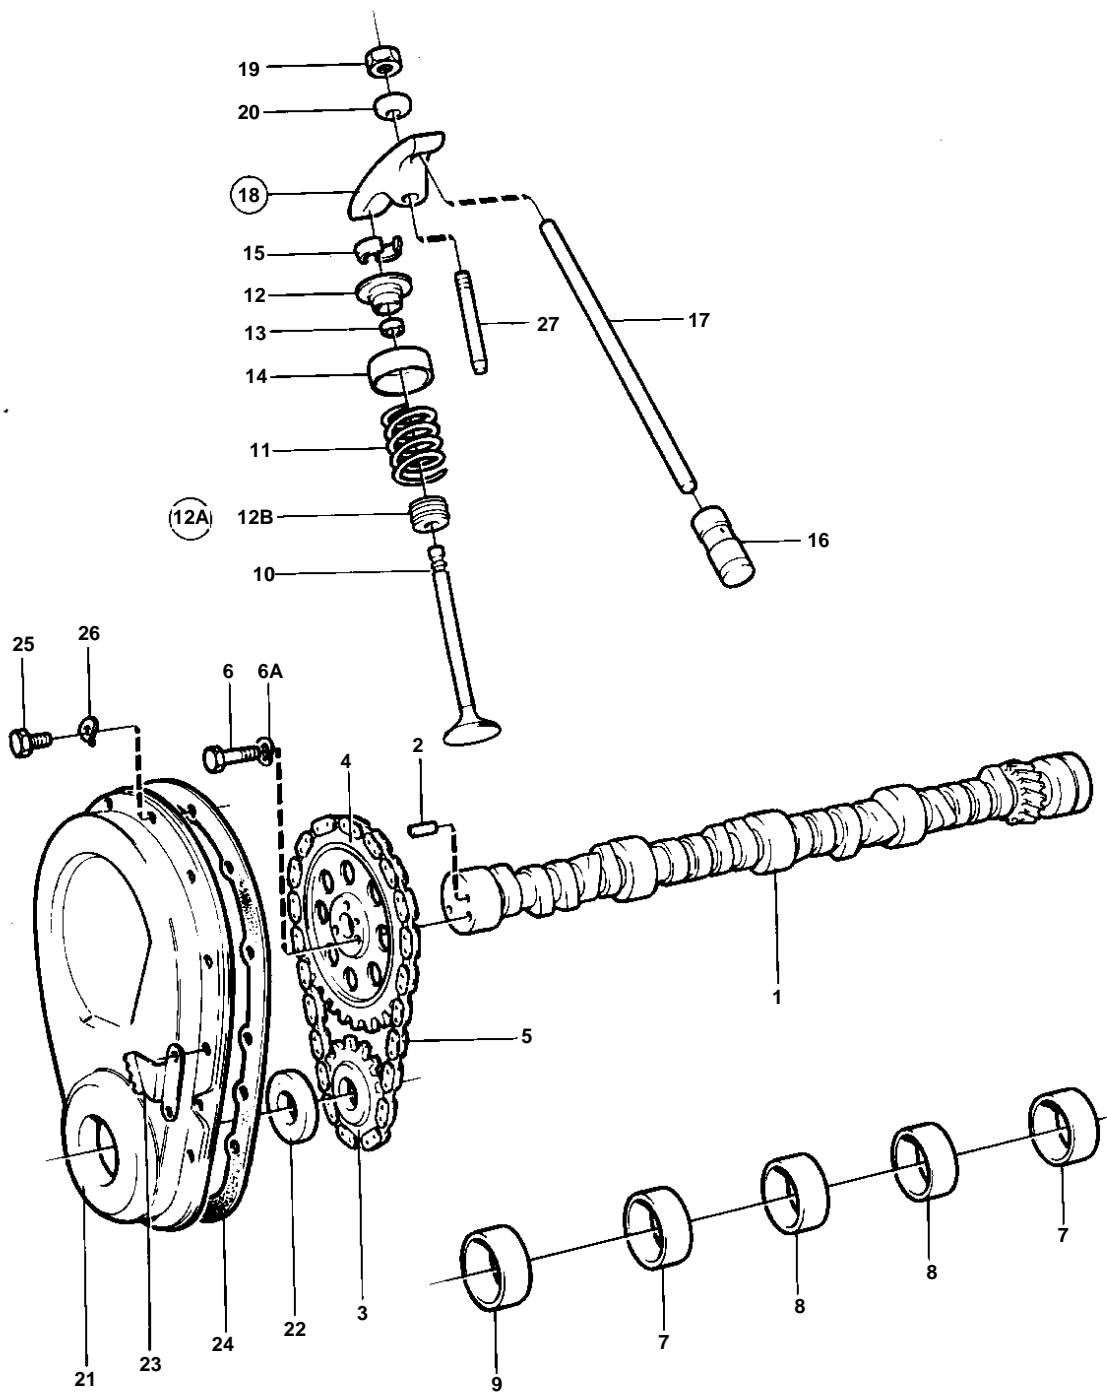

AQ225F

7210

AQ225F

REF	PART NO.	QTY	DESCRIPTION	SEE SEC.	NOTES
1	835465	1	Camshaft		
2	835040	1	· Locating pin		
3	855906	1	Sprocket		
4		1	Sprocket		
5	835405	1	Chain		
6	940135	3	Hexagon screw		
6A	941907	3	Spring washer		
7	841423	2	Bushing		INCL.IN CYLINDERBLOCK.
8	841424	2	Bushing		INCL.IN CYLINDERBLOCK.
9	841422	1	Bearing		INCL.IN CYLINDERBLOCK.
10	835541	8	Exhaust valve		STD
	841372	8	Exhaust valve		OVER SIZE 0,015"
	841860	8	Inlet valve		STD
		8	Inlet valve		OVER SIZE 0,015"
		8	Valve		OVER SIZE 0,030"
11	835102	16	Spring		
12	855825	8	Valve spring washer		FOR EXHAUST VALVE.
	841782	8	Valve spring washer		
12A	855564	1	Sealing kit		
12B		8	· SEAL		
13		16	· OIL SEAL		
14	841781	16	Shield		
15	835401	32	Valve collet		
16	835089	16	Tappet		
17	841941	16	Push rod		
18	835090	16	Rocker arm		
19	841198	16	· Nut		
20	841199	16	· Ball		
21	841749	1	Timing gear casing		TO BE ASSEMBLED WITH INDICATOR 841038 OR 841105.
22	835386	1	· Seal		
23	841038	1	Setting indicator		
24	855823	1	Gasket		
25	841426	10	Screw		
26	941906	10	Spring washer		EARLY TYPE
27	835108	16	Stud	17189	
	841779	16	Stud		OVER SIZE 0,013"