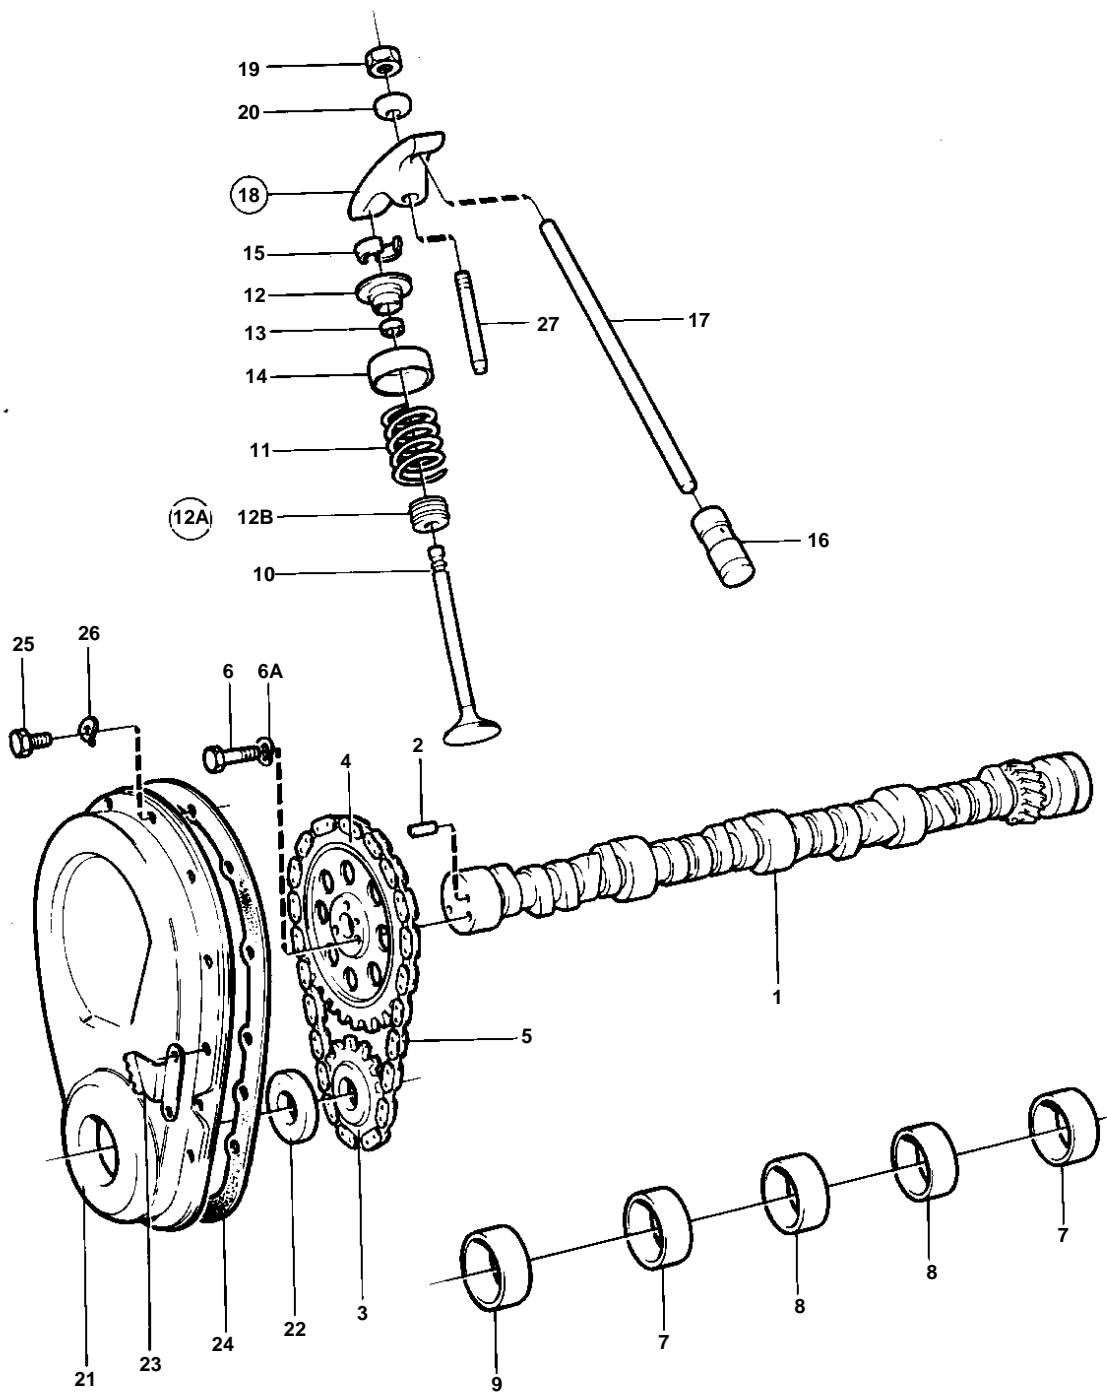

AQ225F

7210

## AQ225F

REF	PART NO.	QTY	DESCRIPTION	SEE SEC.	NOTES
1	835465	1	Camshaft		
2	835040	1	· Locating pin		
3	855906	1	Sprocket		
4		1	Sprocket		
5	835405	1	Chain		
6	940135	3	Hexagon screw		
6A	941907	3	Spring washer		
7	841423	2	Bushing		INCL.IN CYLINDERBLOCK.
8	841424	2	Bushing		INCL.IN CYLINDERBLOCK.
9	841422	1	Bearing		INCL.IN CYLINDERBLOCK.
10	835541	8	Exhaust valve		STD
	841372	8	Exhaust valve		OVER SIZE 0,015"
	841860	8	Inlet valve		STD
		8	Inlet valve		OVER SIZE 0,015"
		8	Valve		OVER SIZE 0,030"
11	835102	16	Spring		
12	855825	8	Valve spring washer		FOR EXHAUST VALVE.
	841782	8	Valve spring washer		
12A	855564	1	Sealing kit		
12B		8	· SEAL		
13		16	· OIL SEAL		
14	841781	16	Shield		
15	835401	32	Valve collet		
16	835089	16	Tappet		
17	841941	16	Push rod		
18	835090	16	Rocker arm		
19	841198	16	· Nut		
20	841199	16	· Ball		
21	841749	1	Timing gear casing		TO BE ASSEMBLED WITH INDICATOR 841038 OR 841105.
22	835386	1	· Seal		
23	841038	1	Setting indicator		
24	855823	1	Gasket		
25	841426	10	Screw		
26	941906	10	Spring washer		EARLY TYPE
27	835108	16	Stud	17189	
	841779	16	Stud		OVER SIZE 0,013"